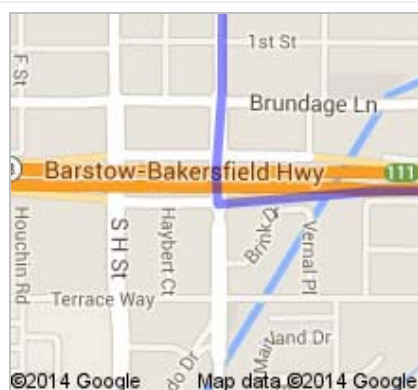

Directions to Corvette Ave  
78.7 mi – about 1 hour 27 mins

**A** Bakersfield, CA

1. Head **north** on **Chester Ave** toward **Truxtun Ave**

go 39 ft  
total 39 ft

2. Make a U-turn at **Truxtun Ave**  
About 4 mins

go 1.5 mi  
total 1.5 mi

3. Turn left onto the **State Route 58 E** ramp

go 0.2 mi  
total 1.7 mi

4. Merge onto **CA-58 E**  
About 48 mins

go 54.2 mi  
total 55.9 mi

5. Take the exit toward **Mojave**

go 0.4 mi  
total 56.2 mi

6. Turn left onto **CA-58 BUS W/Randsburg Cutoff Rd**  
Continue to follow Randsburg Cutoff Rd  
About 4 mins

go 3.6 mi  
total 59.8 mi

7. Continue onto **California City Blvd**  
About 13 mins

go 10.5 mi  
total 70.3 mi

go 295 ft  
total 78.4 mi

14. Take the 1st right onto **Studebaker St**  
About 1 min

go 0.4 mi  
total 78.7 mi

15. Turn right onto **Corvette Ave**

go 112 ft  
total 78.7 mi

**B** Corvette Ave

These directions are for planning purposes only. You may find that construction projects, traffic, weather, or other events may cause conditions to differ from the map results, and you should plan your route accordingly. You must obey all signs or notices regarding your route.