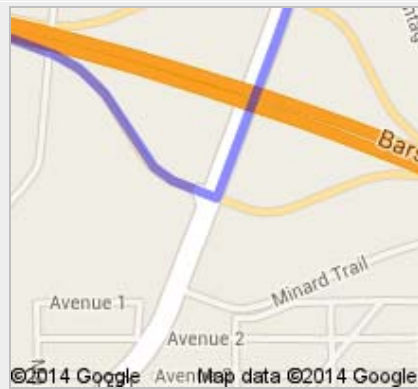

Directions to Corvette Ave  
78.7 mi – about 1 hour 27 mins

**A** Bakersfield, CA

1. Head **north** on **Chester Ave** toward **Truxtun Ave**

go 39 ft  
total 39 ft

2. Make a U-turn at **Truxtun Ave**  
About 4 mins

go 1.5 mi  
total 1.5 mi

3. Turn left onto the **State Route 58 E** ramp

go 0.2 mi  
total 1.7 mi

4. Merge onto **CA-58 E**  
About 48 mins

go 54.2 mi  
total 55.9 mi

5. Take the exit toward **Mojave**

go 0.4 mi  
total 56.2 mi

6. Turn left onto **CA-58 BUS W/Randsburg Cutoff Rd**  
Continue to follow Randsburg Cutoff Rd  
About 4 mins

go 3.6 mi  
total 59.8 mi

7. Continue onto **California City Blvd**  
About 13 mins

go 10.5 mi  
total 70.3 mi

8. Turn left onto **Randsburg Mojave Rd**  
About 2 mins

go 1.4 mi  
total 71.6 mi

9. Continue onto **20 Mule Team Pkwy**  
About 6 mins

go 5.0 mi  
total 76.6 mi

↶ 10. Turn left onto **Esse Blvd**  
About 5 mins