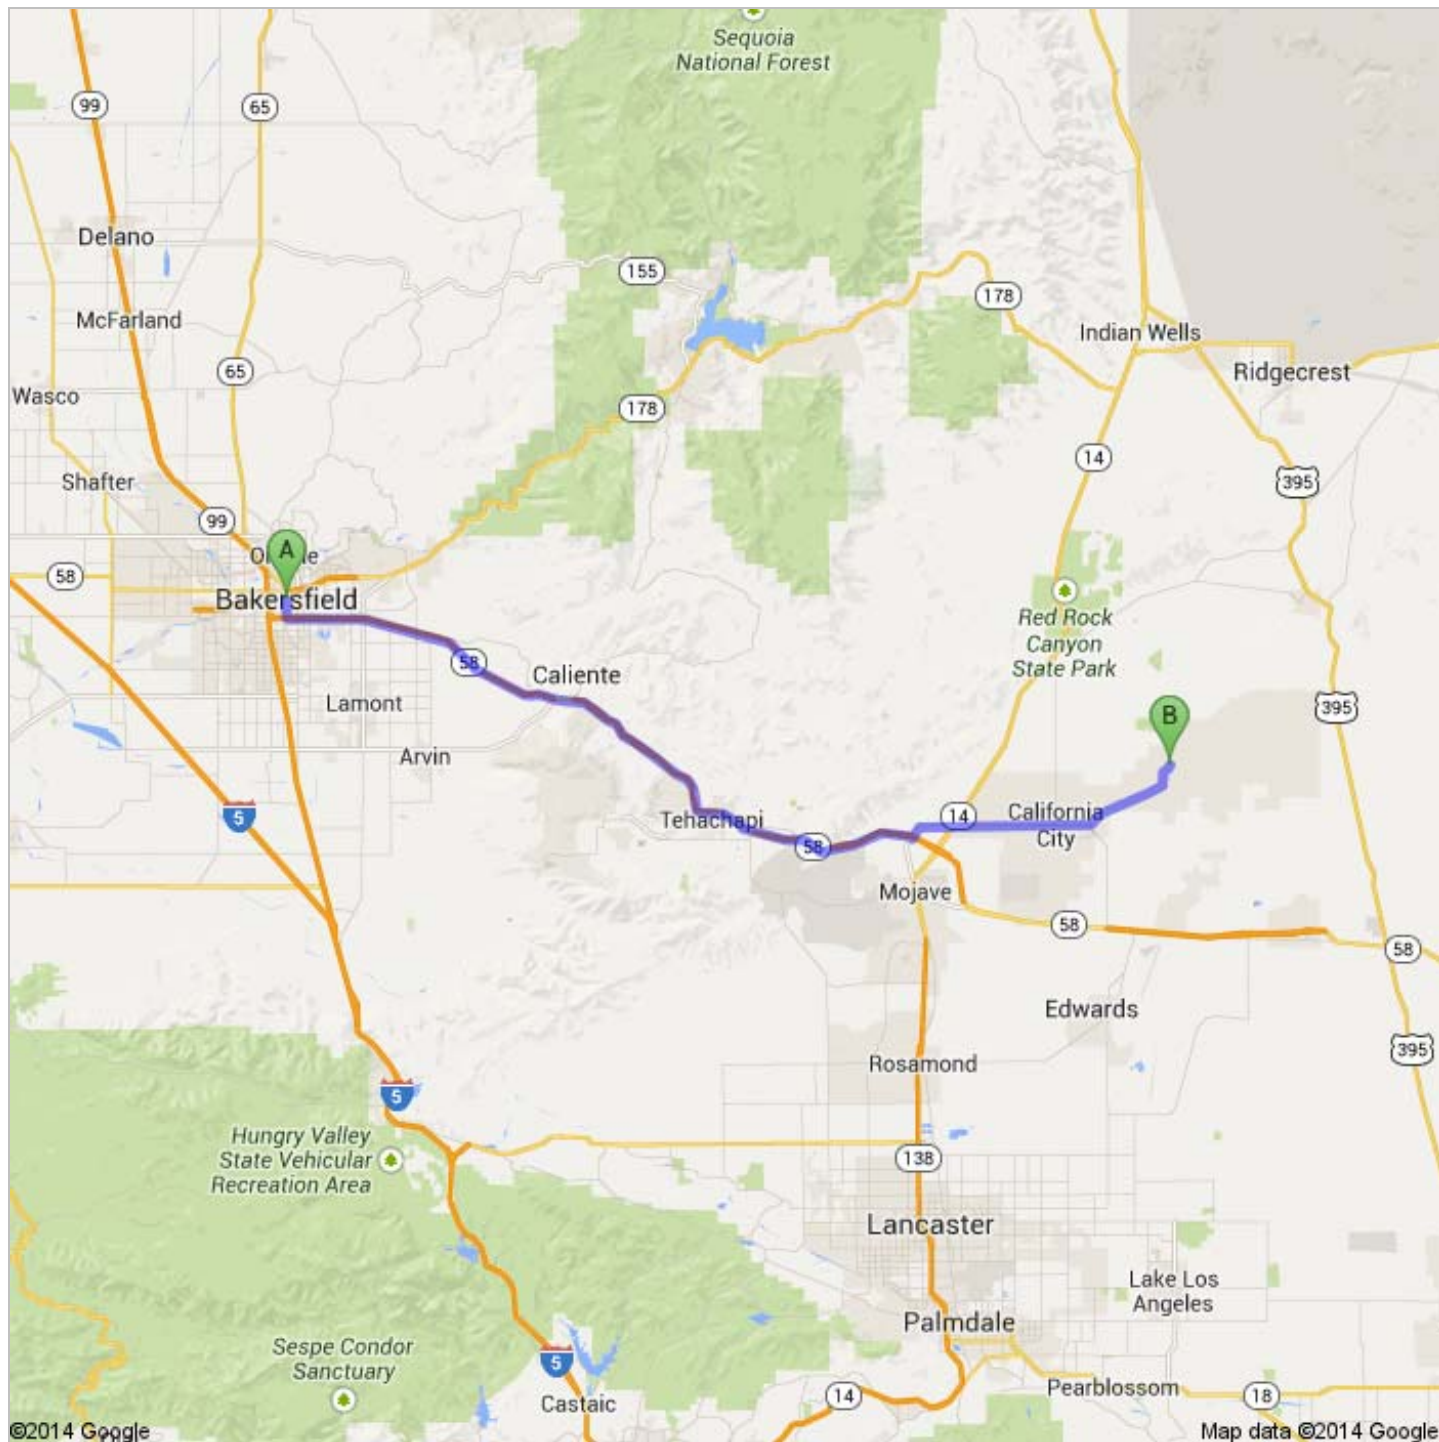

Directions to Corvette Ave  
78.7 mi – about 1 hour 27 mins

**A** Bakersfield, CA

1. Head **north** on **Chester Ave** toward **Truxtun Ave**

go 39 ft  
total 39 ft

2. Make a U-turn at **Truxtun Ave**  
About 4 mins

go 1.5 mi  
total 1.5 mi

3. Turn left onto the **State Route 58 E** ramp

go 0.2 mi  
total 1.7 mi

4. Merge onto **CA-58 E**  
About 48 mins

go 54.2 mi  
total 55.9 mi

5. Take the exit toward **Mojave**

go 0.4 mi  
total 56.2 mi

6. Turn left onto **CA-58 BUS W/Randsburg Cutoff Rd**  
Continue to follow Randsburg Cutoff Rd  
About 4 mins

go 3.6 mi  
total 59.8 mi

7. Continue onto **California City Blvd**  
About 13 mins

go 10.5 mi  
total 70.3 mi

8. Turn left onto **Randsburg Mojave Rd**  
About 2 mins

go 1.4 mi  
total 71.6 mi

9. Continue onto **20 Mule Team Pkwy**  
About 6 mins

go 5.0 mi  
total 76.6 mi

↶ 10. Turn left onto **Esse Blvd**  
About 5 mins