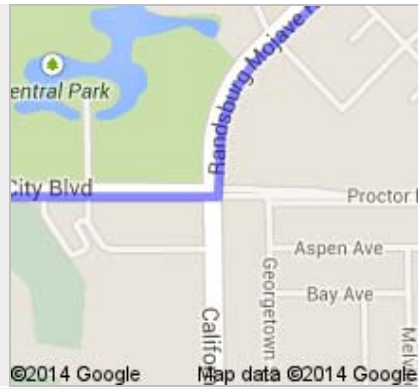

go 1.5 mi  
total 1.5 mi

3. Turn left onto the **State Route 58 E** ramp

go 0.2 mi  
total 1.7 mi

4. Merge onto **CA-58 E**  
About 48 mins

go 54.2 mi  
total 55.9 mi

5. Take the exit toward **Mojave**

go 0.4 mi  
total 56.2 mi

6. Turn left onto **CA-58 BUS W/Randsburg Cutoff Rd**  
Continue to follow Randsburg Cutoff Rd  
About 4 mins

go 3.6 mi  
total 59.8 mi

7. Continue onto **California City Blvd**  
About 13 mins

go 10.5 mi  
total 70.3 mi

8. Turn left onto **Randsburg Mojave Rd**  
About 2 mins

go 1.4 mi  
total 71.6 mi

9. Continue onto **20 Mule Team Pkwy**  
About 6 mins

go 5.0 mi  
total 76.6 mi

↶ 10. Turn left onto **Esse Blvd**  
About 5 mins

go 1.1 mi  
total 77.8 mi

↗ 11. Slight right onto **Washburn Blvd**  
About 2 mins

go 0.4 mi  
total 78.1 mi

↶ 12. Turn left onto **Rambler Way**  
About 49 secs

go 0.2 mi  
total 78.3 mi

13. Turn left onto **Chevy Dr**