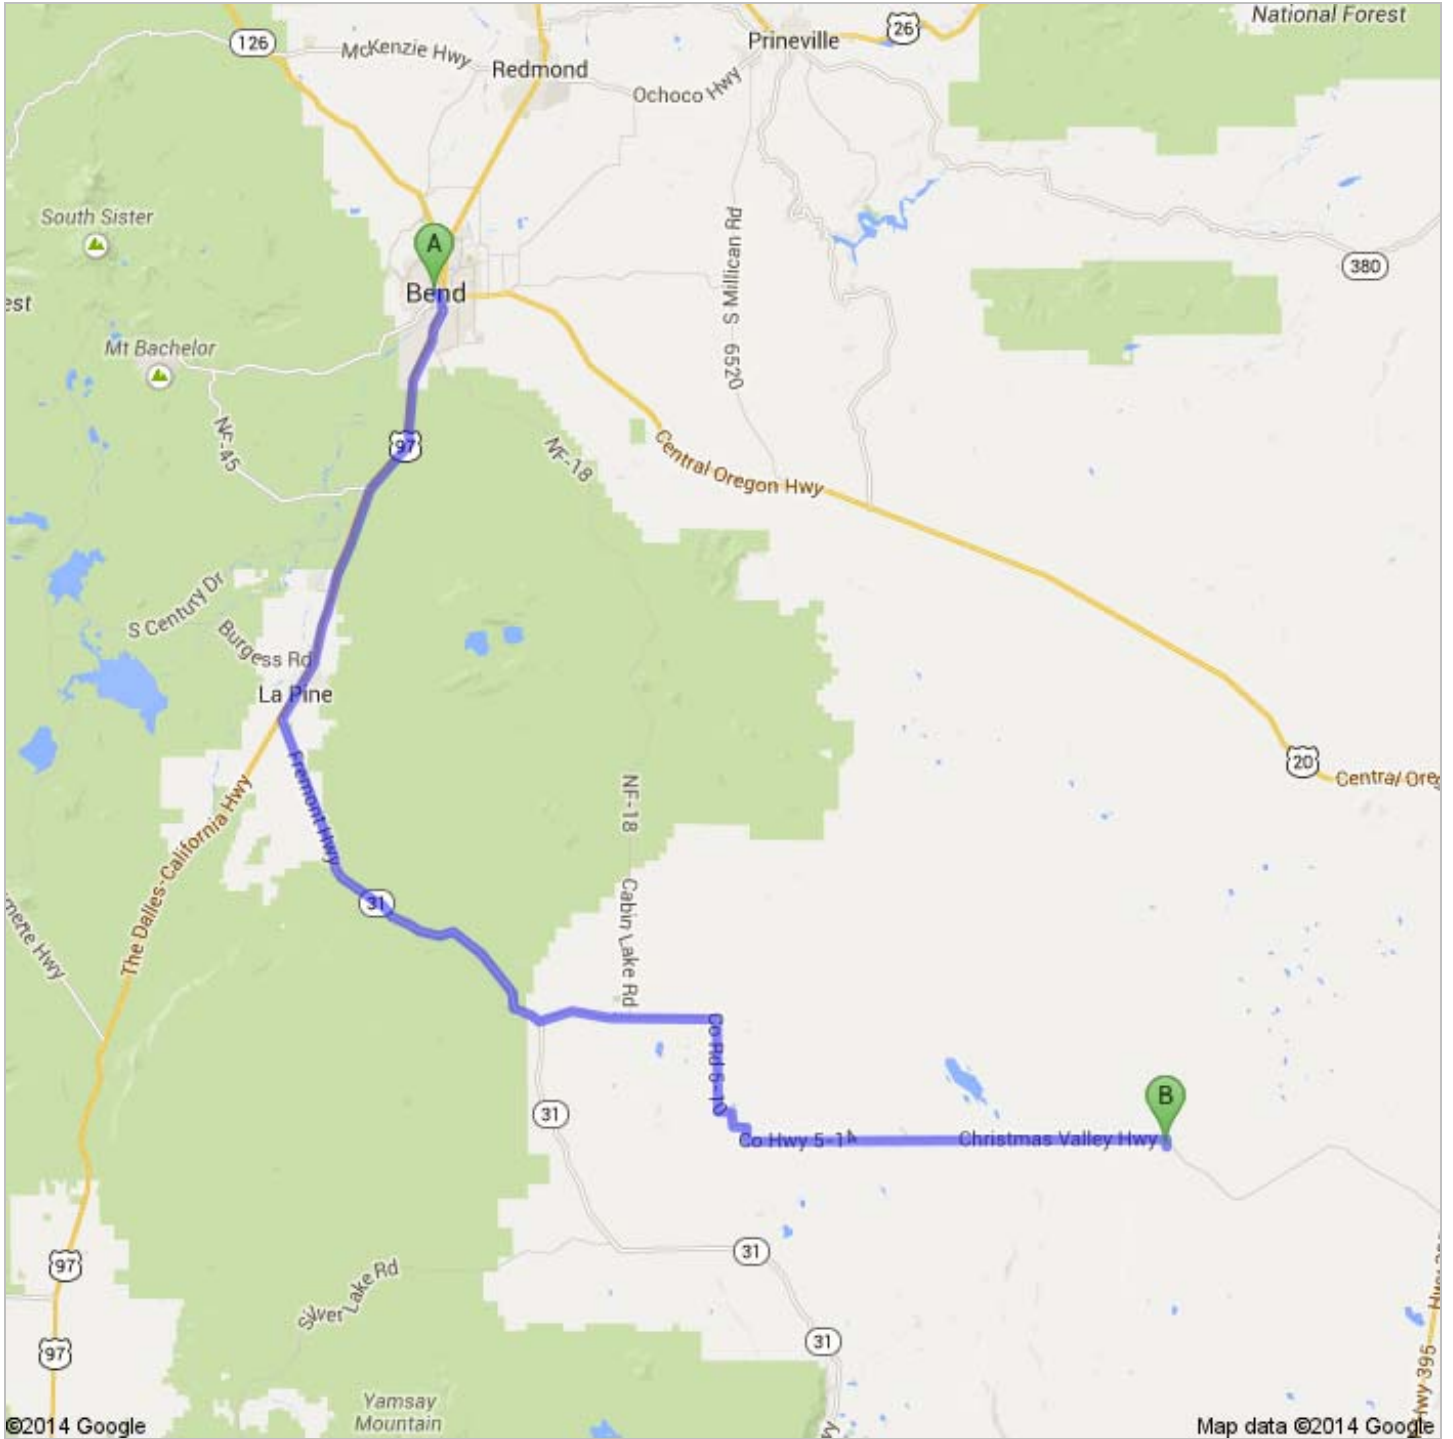

Directions to BLM Rd 7154-0-80  
112 mi – about 2 hours 21 mins

 Bend, OR

1. Head **southeast** toward **NW Wall St**

go 56 ft  
total 56 ft

2. Continue onto **NW Franklin Ave**  
About 1 min

go 0.3 mi  
total 0.3 mi

 3. Turn left onto **NW Harriman St**

go 0.1 mi  
total 0.5 mi

 4. Turn right onto **NW Hawthorne Ave**

go 0.2 mi  
total 0.6 mi

5. Turn right onto **US-97 S/Bend Pkwy**  
Continue to follow US-97 S  
About 35 mins

go 0.4 mi  
total 73.1 mi

 12. Turn right to stay on **Co Rd 5-10**  
About 7 mins

go 6.4 mi  
total 79.5 mi

13. Continue onto **Fort Rock Rd**  
About 5 mins

go 3.9 mi  
total 83.3 mi

14. Turn left onto **Christmas Valley Rd/Christmas Valley Wagontire Rd**  
Continue to follow Christmas Valley Rd  
About 41 mins

directions from the Google Maps ending point to the outline of your property a distance of 0.11 of a mile.

At the end of the Google directions turn left and continue 0.11 of a mile.

NW corner of property on right.