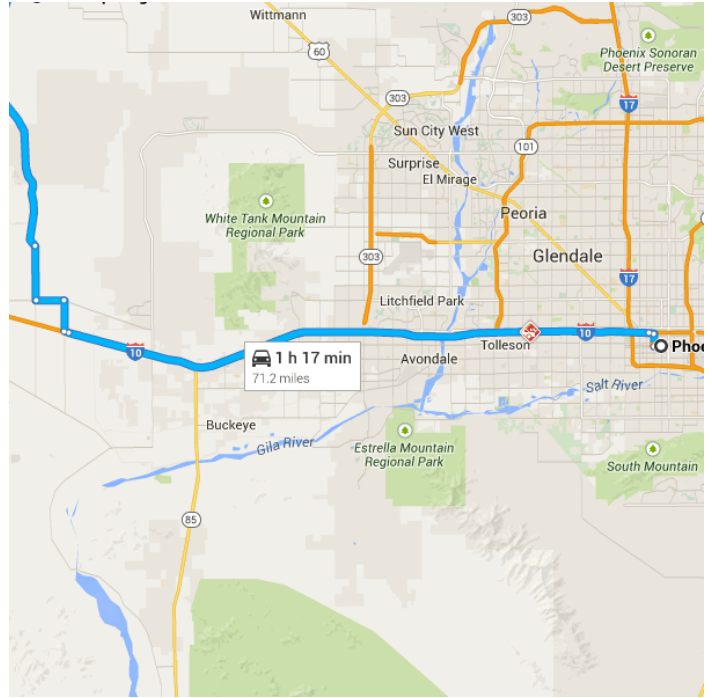

### Directions from Phoenix, AZ to W Whispering Ranch Rd

### o Phoenix, AZ

Get on I-10 W

1.7 mi / 6 min

↑ 1. Head west on W Washington St toward N 1st Ave

0.5 mi

↘ 2. Turn right onto N 7th Ave

0.9 mi

↙ 3. Turn left to merge onto I-10 W toward Los Angeles

0.4 mi

Follow I-10 W to N 339th Ave/Hassayampa Rd. Take exit 103 from I-10 W

40.8 mi / 35 min

- 4. Merge onto I-10 W  
40.5 mi
- 5. Take exit 103 for 339th Ave  
0.3 mi

Take **Aguila Rd** and **Vulture Mine Rd** to **W Whispering Ranch Rd**

28.6 mi / 36 min

- 6. Turn right onto N 339th Ave/Hassayampa Rd  
2.1 mi
- 7. Turn left onto Indian School Rd  
2.0 mi
- 8. Turn right onto N 355th Ave  
3.7 mi
- 9. Merge onto **Aguila Rd**  
13.2 mi
- 10. Turn right onto **Vulture Mine Rd**  
5.8 mi
- 11. Turn right onto **W Whispering Ranch Rd**  
1.9 mi