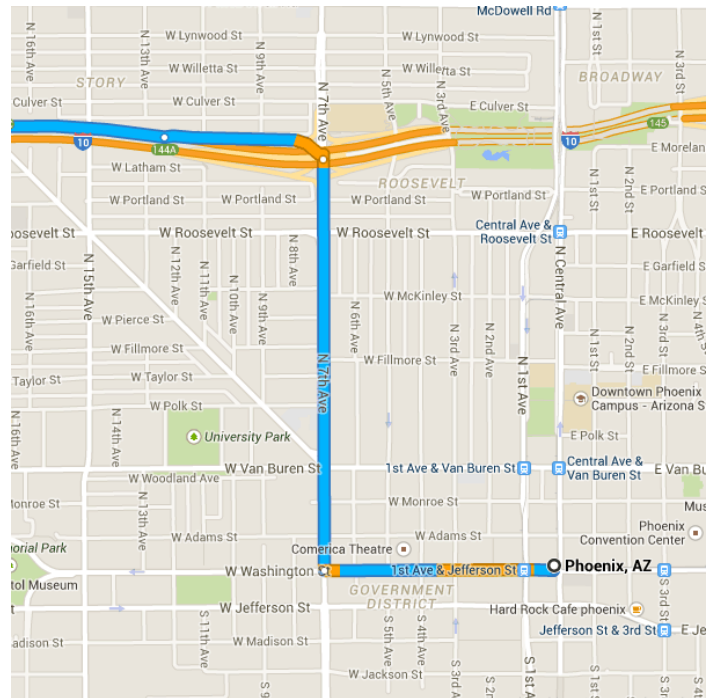

### Directions from Phoenix, AZ to W Whispering Ranch Rd

### o Phoenix, AZ

Get on I-10 W

1.7 mi / 6 min

↑ 1. Head west on W Washington St toward N 1st Ave

0.5 mi

↘ 2. Turn right onto N 7th Ave

0.9 mi

↙ 3. Turn left to merge onto I-10 W toward Los Angeles

0.4 mi

Follow I-10 W to N 339th Ave/Hassayampa Rd. Take exit 103 from I-10 W

40.8 mi / 35 min

- 4. Merge onto I-10 W  
40.5 mi
- 5. Take exit 103 for 339th Ave  
0.3 mi

Take **Aguila Rd** and **Vulture Mine Rd** to **W Whispering Ranch Rd**

28.6 mi / 36 min

- 6. Turn right onto N 339th Ave/Hassayampa Rd  
2.1 mi
- 7. Turn left onto Indian School Rd  
2.0 mi
- 8. Turn right onto N 355th Ave  
3.7 mi
- 9. Merge onto **Aguila Rd**  
13.2 mi
- 10. Turn right onto **Vulture Mine Rd**  
5.8 mi
- 11. Turn right onto **W Whispering Ranch Rd**  
1.9 mi