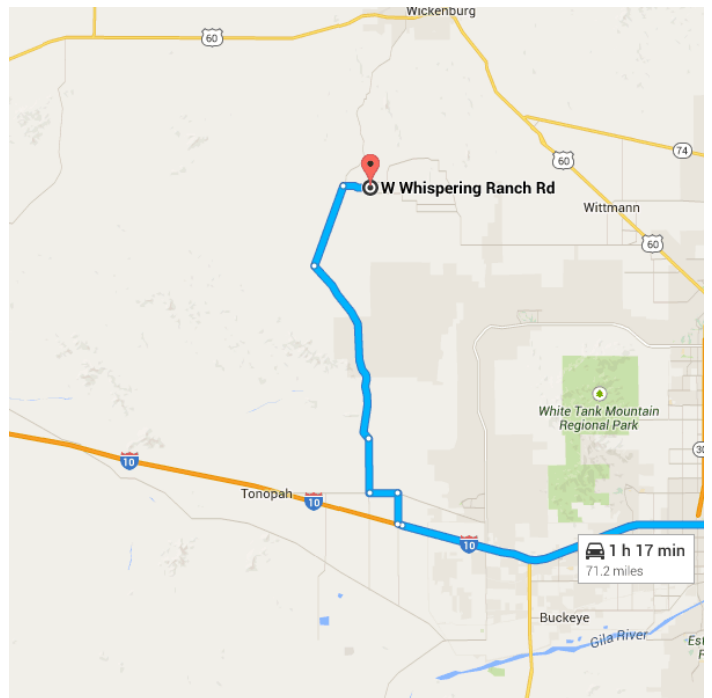

### o Phoenix, AZ

Get on I-10 W

1.7 mi / 6 min

↑ 1. Head west on W Washington St toward N 1st Ave

0.5 mi

↘ 2. Turn right onto N 7th Ave

0.9 mi

↙ 3. Turn left to merge onto I-10 W toward Los Angeles

0.4 mi

Follow I-10 W to N 339th Ave/Hassayampa Rd. Take exit 103 from I-10 W

40.8 mi / 35 min

- 4. Merge onto I-10 W  
40.5 mi
- 5. Take exit 103 for 339th Ave  
0.3 mi

Take **Aguila Rd** and **Vulture Mine Rd** to **W Whispering Ranch Rd**

28.6 mi / 36 min

- 6. Turn right onto N 339th Ave/Hassayampa Rd  
2.1 mi
- 7. Turn left onto Indian School Rd  
2.0 mi
- 8. Turn right onto N 355th Ave  
3.7 mi
- 9. Merge onto **Aguila Rd**  
13.2 mi
- 10. Turn right onto **Vulture Mine Rd**  
5.8 mi
- 11. Turn right onto **W Whispering Ranch Rd**  
1.9 mi