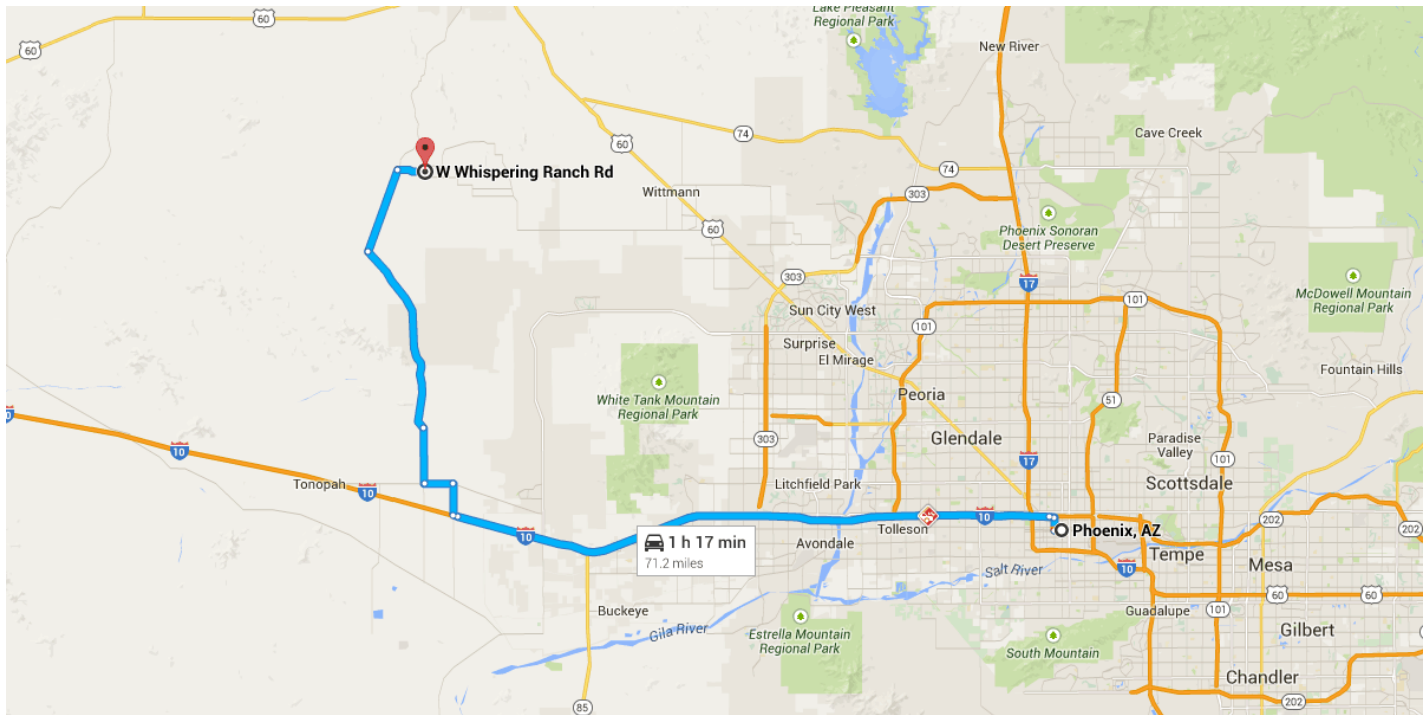

### Directions from Phoenix, AZ to W Whispering Ranch Rd

### o Phoenix, AZ

Get on I-10 W

1.7 mi / 6 min

↑ 1. Head west on W Washington St toward N 1st Ave

0.5 mi

↘ 2. Turn right onto N 7th Ave

0.9 mi

↙ 3. Turn left to merge onto I-10 W toward Los Angeles

0.4 mi

Follow I-10 W to N 339th Ave/Hassayampa Rd. Take exit 103 from I-10 W

40.8 mi / 35 min

- 4. Merge onto I-10 W  
40.5 mi
- 5. Take exit 103 for 339th Ave  
0.3 mi

Take **Aguila Rd** and **Vulture Mine Rd** to **W Whispering Ranch Rd**

28.6 mi / 36 min

- 6. Turn right onto N 339th Ave/Hassayampa Rd  
2.1 mi
- 7. Turn left onto Indian School Rd  
2.0 mi
- 8. Turn right onto N 355th Ave  
3.7 mi
- 9. Merge onto **Aguila Rd**  
13.2 mi
- 10. Turn right onto **Vulture Mine Rd**  
5.8 mi
- 11. Turn right onto **W Whispering Ranch Rd**  
1.9 mi