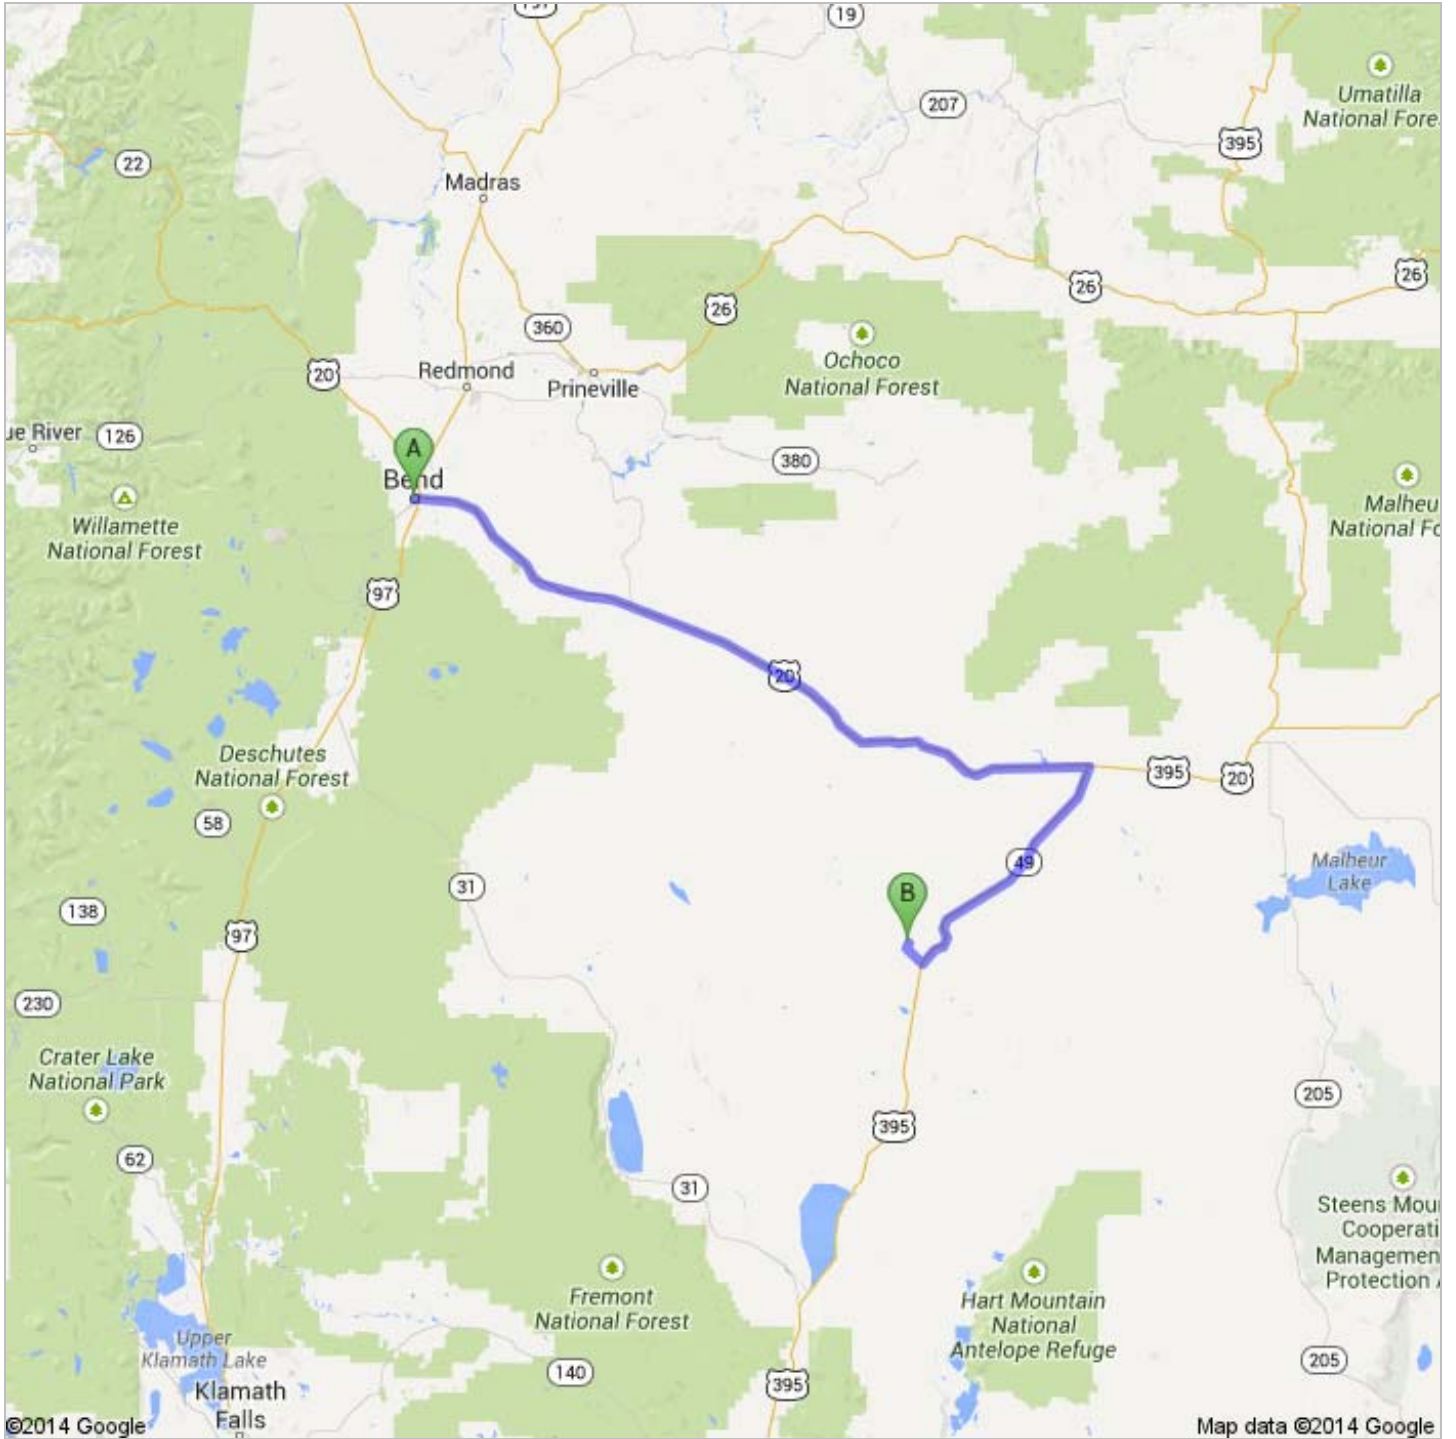

Directions to Unknown road  
145 mi – about 2 hours 34 mins

 Bend, OR

1. Head **southeast** toward **NW Wall St**

go 56 ft  
total 56 ft

2. Continue onto **NW Franklin Ave**

go 384 ft  
total 440 ft

 3. Turn left onto **NW Bond St**  
About 1 min

go 0.2 mi  
total 0.3 mi

 4. Take the 3rd right onto **NW Greenwood Ave**  
About 5 mins

go 2.5 mi  
total 2.8 mi

5. Continue onto **US-20 E**  
About 1 hour 40 mins

go 101 mi  
total 104 mi

6. Turn right onto **US-395 S**  
About 37 mins

go 37.1 mi  
total 141 mi

7. Turn right onto **Christmas Valley Wagontire Rd**  
About 5 mins

go 2.8 mi  
total 143 mi

8. Turn right toward **Butte Valley Rd**  
About 2 mins

go 0.4 mi  
total 144 mi

9. Continue onto **Butte Valley Rd**  
About 2 mins

go 0.6 mi  
total 144 mi

 10. Turn right  
About 2 mins

go 0.3 mi  
total 145 mi

 Unknown road

These directions are for planning purposes only. You may find that construction projects, traffic, weather, or other events may cause conditions to differ from the map results, and you should plan your route accordingly. You must obey all signs or notices regarding your route.