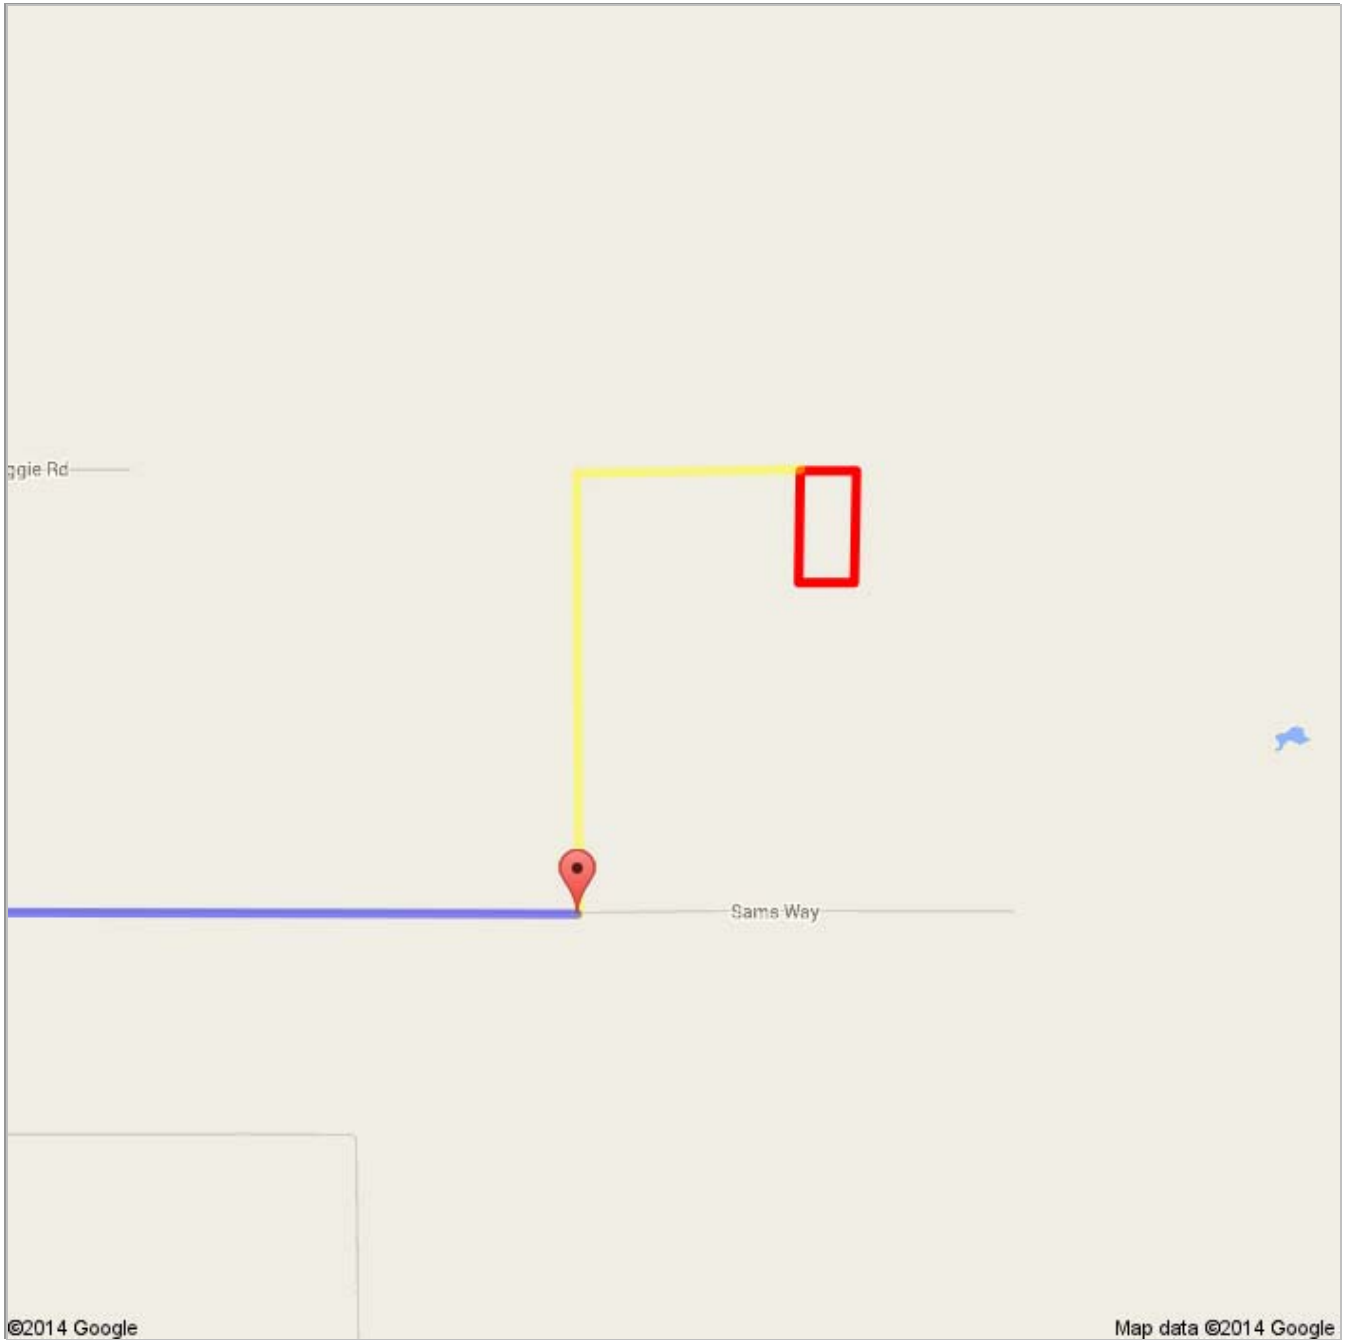

8064.kmz

Public · 0 views
Created on Feb 19 · By Bryson · Updated < 1 minute ago

Untitled Polygon

From: Bend, OR

To: Unknown road

Driving directions to Unknown road