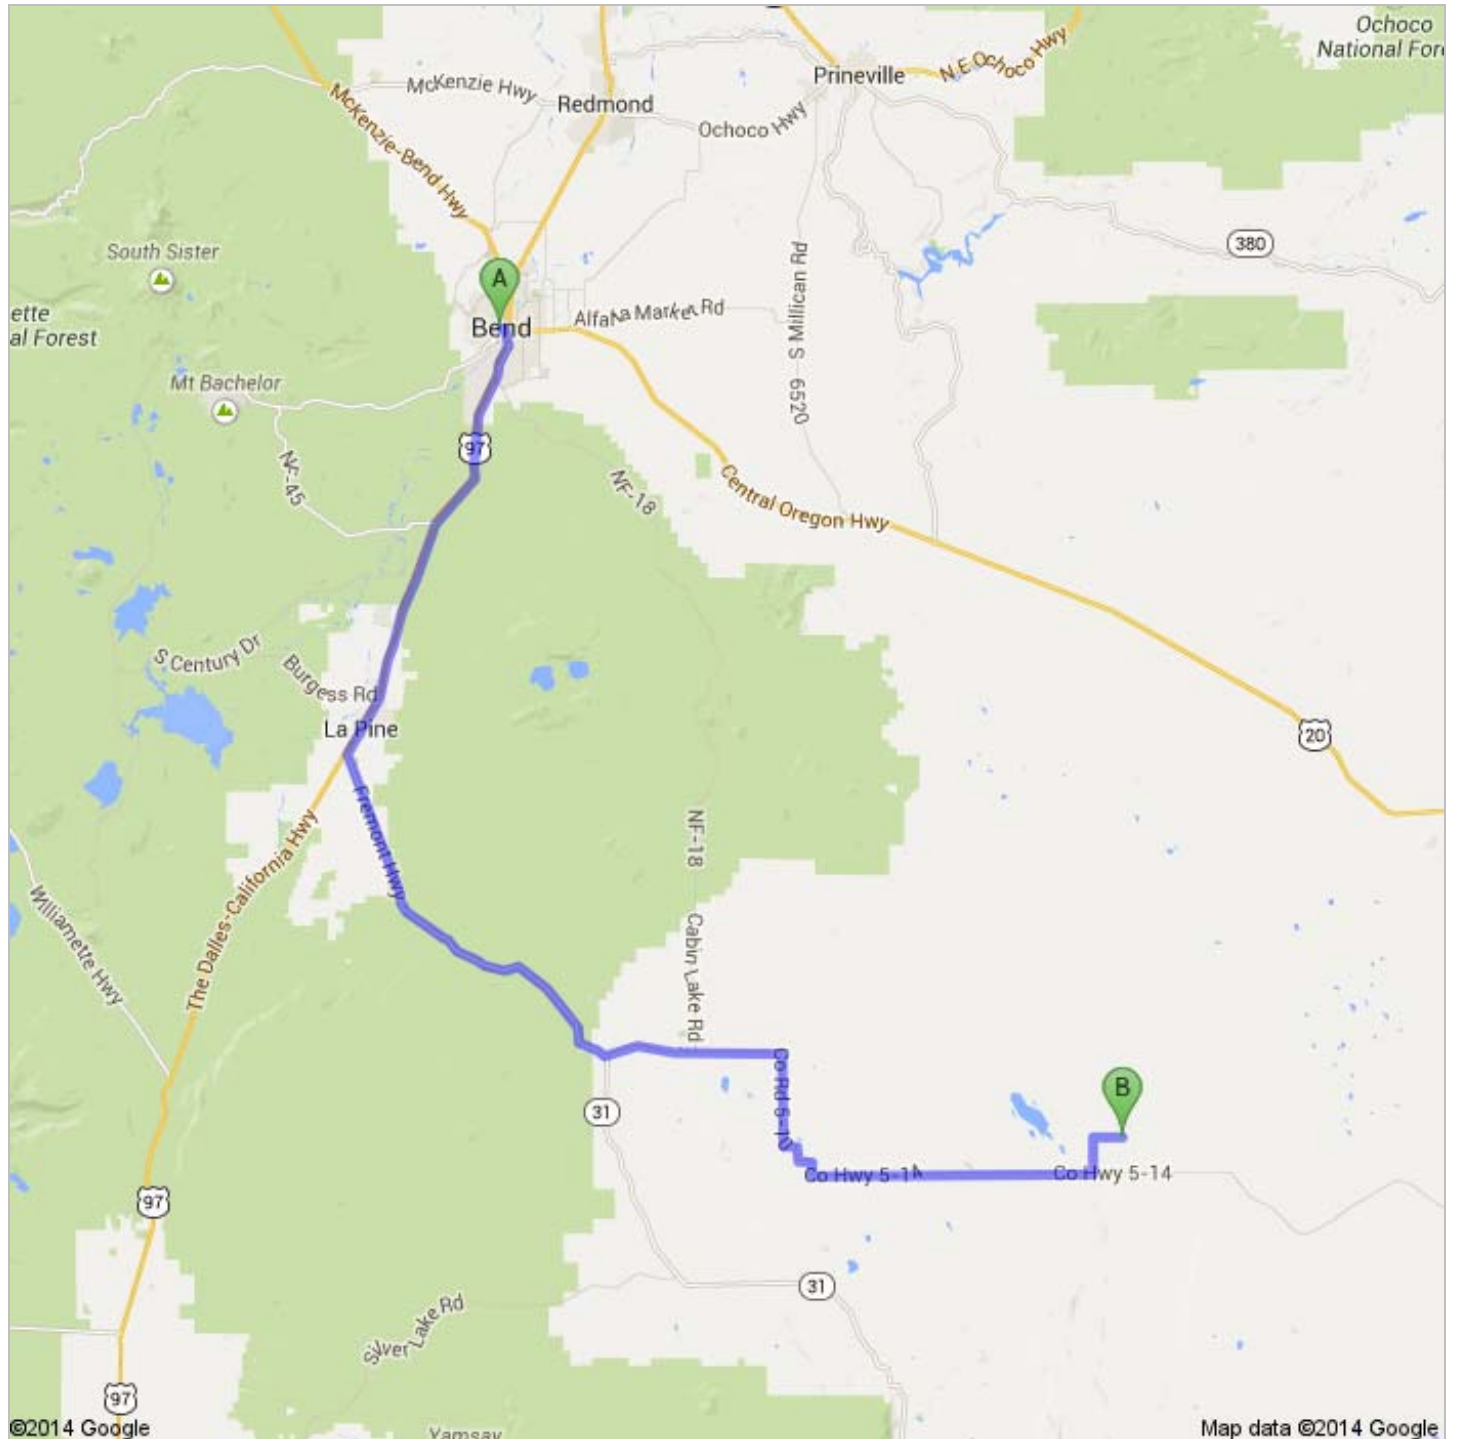

Directions to Unknown road
107 mi – about 2 hours 23 mins

 Bend, OR

1. Head **southeast** toward **NW Wall St**

go 56 ft
total 56 ft

2. Continue straight onto **NW Franklin Ave**

go 384 ft
total 440 ft

 3. Turn left onto **NW Bond St**

go 0.1 mi
total 0.2 mi

 4. Take the 2nd right onto **NW Oregon Ave**

go 0.1 mi
total 0.3 mi

©2014 Google Map data ©2014 Google

5. **NW Oregon Ave** turns slightly left and becomes **NW Hawthorne Ave**

go 0.2 mi
total 0.5 mi

©2014 Google Map data ©2014 Google

6. Turn right onto **US-97 S/Bend Pkwy**
Continue to follow US-97 S
About 35 mins

go 31.2 mi
total 31.7 mi

©2014 Google Map data ©2014 Google

7. Turn left onto **OR-31 S/Fremont Hwy**
Continue to follow OR-31 S
About 30 mins

At the end of the google directions turn left and continue 1.0 mile.

Turn right and continue 0.51 of a mile.

NW corner of property.