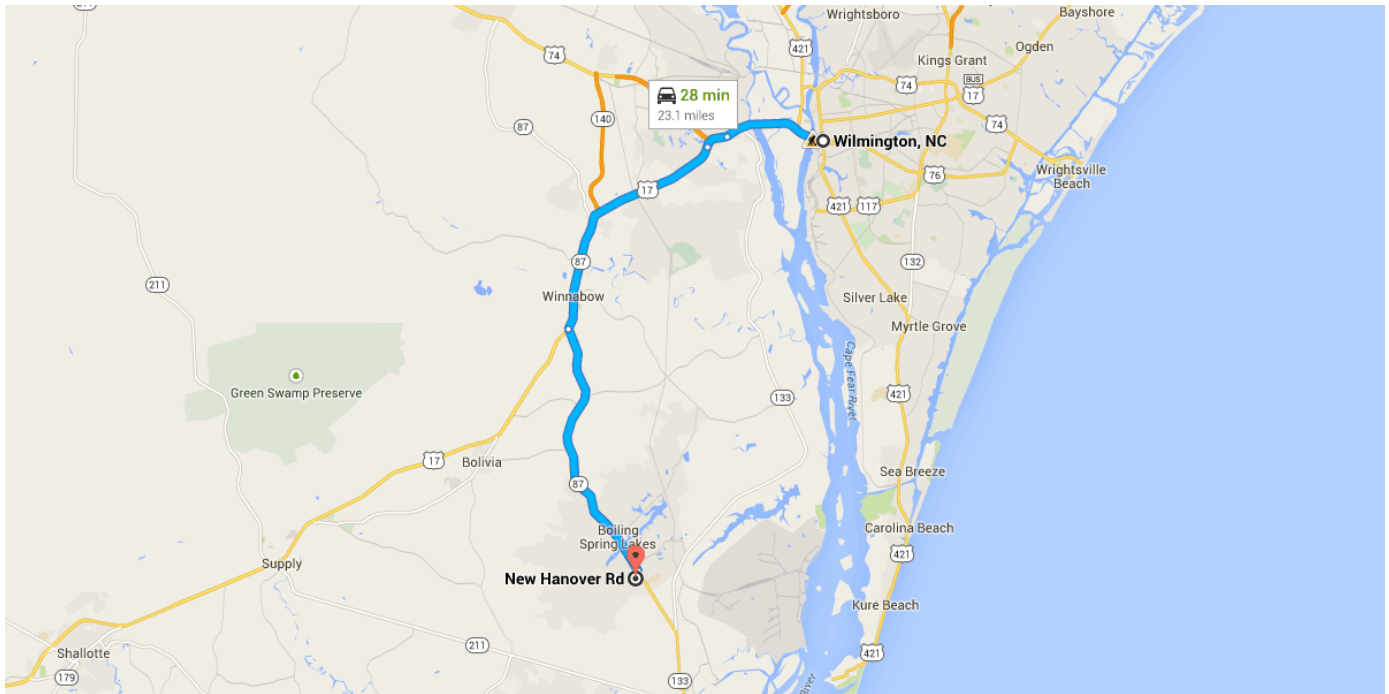

Drive 23.1 miles, 28 min

Directions from **Wilmington, NC** to **New Hanover Rd**

○ **Wilmington, NC**

Take **US-17 S** and **NC-87 S** to **Brunswick Rd** in Boiling Spring Lakes

22.7 mi / 26 min

- ↑ 1. Head north on S 3rd St toward Queen St
0.2 mi
- ↶ 2. Make a U-turn at Castle St
0.2 mi
- ↷ 3. Turn right onto US-17 BUS S/US-421 N/US-76 W (signs for U.S. 17/U.S. 74/U S/North Carolina 133)
Continue to follow US-76 W
3.6 mi
- ↷ 4. Take the US-17 exit toward Shallotte/Myrtle Beach
0.8 mi
- ↑ 5. Continue onto US-17 S
8.6 mi
- ↶ 6. Turn left onto NC-87 S
9.4 mi

Take **Bladen St** to **New Hanover Rd**

- 7. Turn right onto Brunswick Rd
0.1 mi
- ⬅ 8. Turn left at the 1st cross street onto Bladen St
0.2 mi
- ⬆ 9. Bladen St turns right and becomes New Hanover Rd
Destination will be on the right
0.1 mi

📍 New Hanover Rd

Boiling Spring Lakes, NC 28461

These directions are for planning purposes only. You may find that construction projects, traffic, weather, or other events may cause conditions to differ from the map results, and you should plan your route accordingly. You must obey all signs or notices regarding your route.