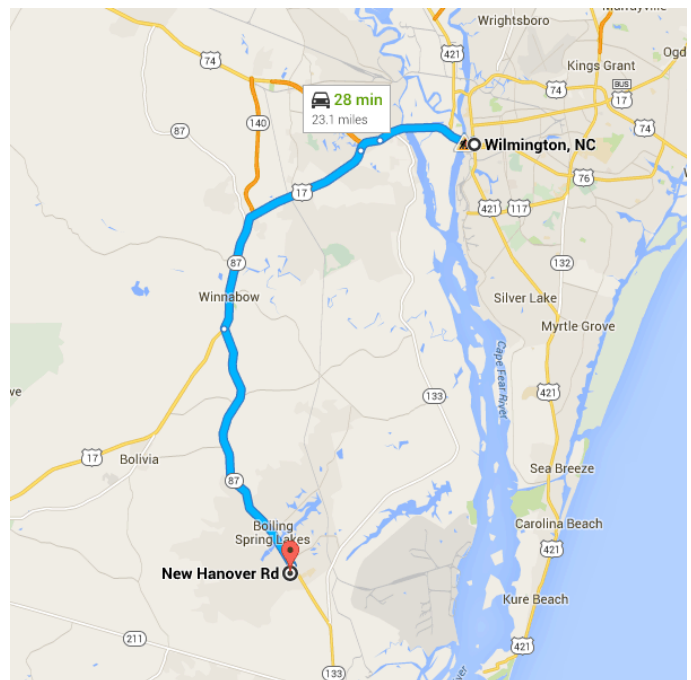

Drive 23.1 miles, 28 min

Directions from **Wilmington, NC** to **New Hanover Rd**

○ **Wilmington, NC**

Take **US-17 S** and **NC-87 S** to **Brunswick Rd** in Boiling Spring Lakes

22.7 mi / 26 min

- ↑ 1. Head north on S 3rd St toward Queen St
0.2 mi
- ↶ 2. Make a U-turn at Castle St
0.2 mi
- ↷ 3. Turn right onto US-17 BUS S/US-421 N/US-76 W (signs for U.S. 17/U.S. 74/U S/North Carolina 133)
Continue to follow US-76 W
3.6 mi
- ↷ 4. Take the US-17 exit toward Shallotte/Myrtle Beach
0.8 mi
- ↑ 5. Continue onto US-17 S
8.6 mi
- ↶ 6. Turn left onto NC-87 S
9.4 mi

Take **Bladen St** to **New Hanover Rd**

- 7. Turn right onto Brunswick Rd
0.1 mi
- ⬅ 8. Turn left at the 1st cross street onto Bladen St
0.2 mi
- ⬆ 9. Bladen St turns right and becomes New Hanover Rd
Destination will be on the right
0.1 mi

📍 New Hanover Rd

Boiling Spring Lakes, NC 28461

These directions are for planning purposes only. You may find that construction projects, traffic, weather, or other events may cause conditions to differ from the map results, and you should plan your route accordingly. You must obey all signs or notices regarding your route.