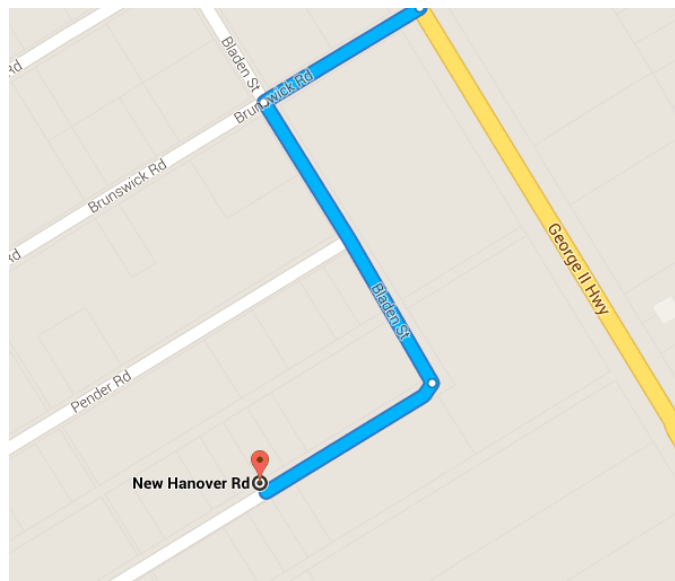

Drive 23.1 miles, 28 min

Directions from **Wilmington, NC** to **New Hanover Rd**

○ **Wilmington, NC**

Take **US-17 S** and **NC-87 S** to **Brunswick Rd** in Boiling Spring Lakes

22.7 mi / 26 min

- ↑ 1. Head north on S 3rd St toward Queen St
0.2 mi
- ↶ 2. Make a U-turn at Castle St
0.2 mi
- ↷ 3. Turn right onto US-17 BUS S/US-421 N/US-76 W (signs for U.S. 17/U.S. 74/U S/North Carolina 133)
Continue to follow US-76 W
3.6 mi
- ↷ 4. Take the US-17 exit toward Shallotte/Myrtle Beach
0.8 mi
- ↑ 5. Continue onto US-17 S
8.6 mi
- ↶ 6. Turn left onto NC-87 S
9.4 mi

Take **Bladen St** to **New Hanover Rd**

- 7. Turn right onto Brunswick Rd
0.1 mi
- ⬅ 8. Turn left at the 1st cross street onto Bladen St
0.2 mi
- ⬆ 9. Bladen St turns right and becomes New Hanover Rd
Destination will be on the right
0.1 mi

📍 New Hanover Rd

Boiling Spring Lakes, NC 28461

These directions are for planning purposes only. You may find that construction projects, traffic, weather, or other events may cause conditions to differ from the map results, and you should plan your route accordingly. You must obey all signs or notices regarding your route.