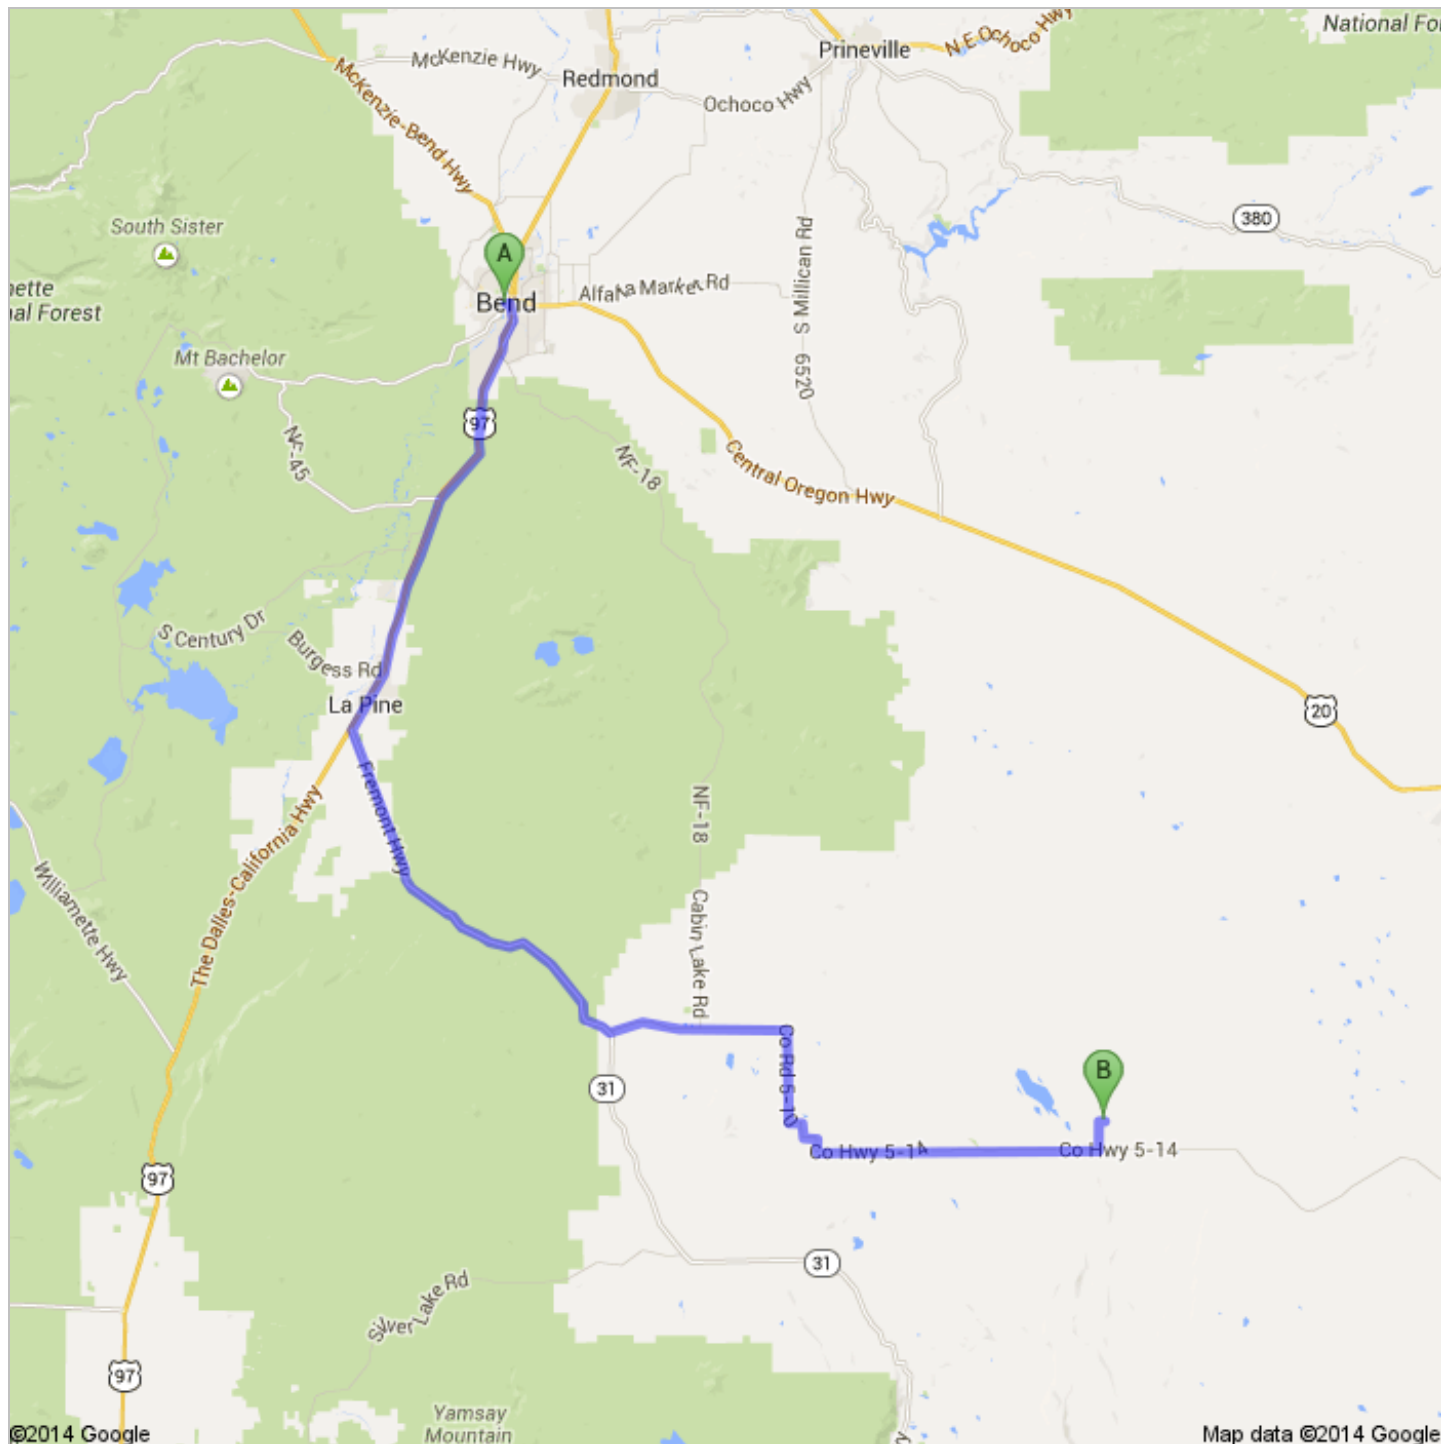

Directions to Unknown road  
105 mi – about 2 hours 18 mins

 Bend, OR

1. Head **southeast** toward **NW Wall St**

go 56 ft  
total 56 ft

2. Continue straight onto **NW Franklin Ave**

go 384 ft  
total 440 ft

 3. Turn left onto **NW Bond St**

go 0.1 mi  
total 0.2 mi

 4. Take the 2nd right onto **NW Oregon Ave**

go 0.1 mi  
total 0.3 mi

©2014 Google Map data ©2014 Google

5. **NW Oregon Ave** turns slightly left and becomes **NW Hawthorne Ave**

go 0.2 mi  
total 0.5 mi

©2014 Google Map data ©2014 Google

6. Turn right onto **US-97 S/Bend Pkwy**  
Continue to follow US-97 S  
About 35 mins

go 31.2 mi  
total 31.7 mi

©2014 Google Map data ©2014 Google

go 3.9 mi  
total 83.2 mi

 15. Turn left onto **Christmas Valley Rd/Christmas Valley Wagontire Rd/Co Hwy 5-14**  
Continue to follow Christmas Valley Rd/Co Hwy 5-14  
About 27 mins

go 19.0 mi  
total 102 mi