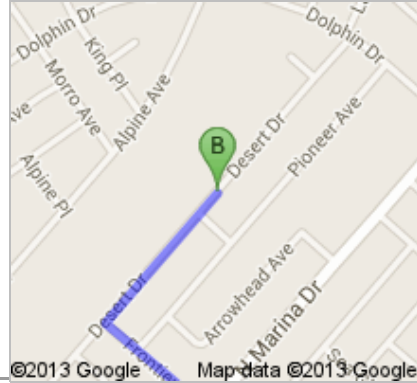

Directions to Desert Dr
163 mi – about 2 hours 29 mins

 Los Angeles, CA

1. Head **southeast** on **W 1st St** toward **S Main St**

go 82 ft
total 82 ft

 2. Take the 1st left onto **N Main St**
About 1 min

go 0.3 mi
total 0.3 mi

 3. Turn right onto **W Aliso St**

go 358 ft
total 0.4 mi

4. Merge onto **Hwy 101 S/U.S.101 S** via the ramp on the left to **Interstate 10 Fwy E/ Interstate 5 Fwy S**
About 2 mins

go 126 mi
total 128 mi

7. Keep right to continue on **CA-86 S**, follow signs for **Brawley/El Centro/865 Expy**
About 29 mins

go 32.8 mi
total 161 mi

8. Turn left onto **N Marina Dr**
About 3 mins

go 1.2 mi
total 162 mi

9. Turn left onto **Frontier St**
About 55 secs

go 0.2 mi
total 162 mi

10. Turn right onto **Desert Dr**
Destination will be on the right
About 46 secs

go 0.2 mi
total 163 mi

Desert Dr

These directions are for planning purposes only. You may find that construction projects, traffic, weather, or other events may cause conditions to differ from the map results, and you should plan your route accordingly. You must obey all signs or notices regarding your route.