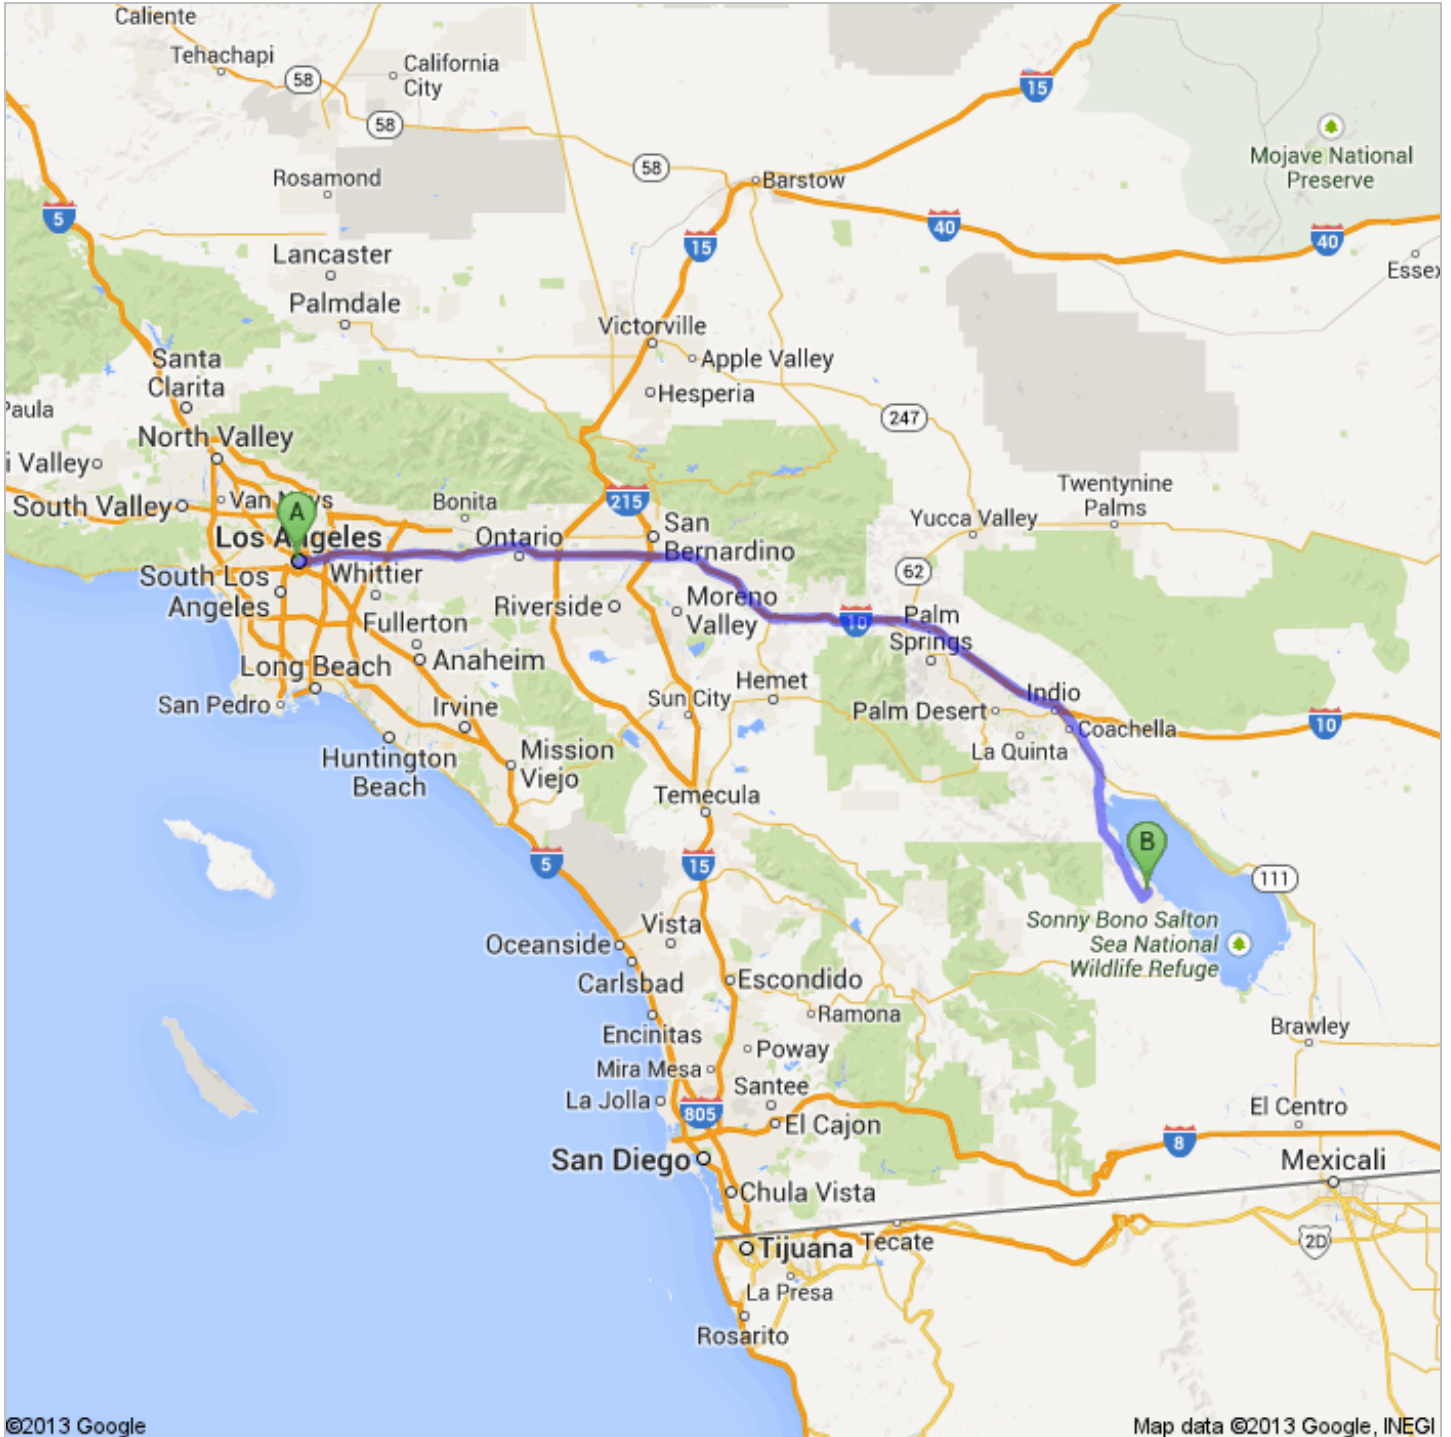

Directions to Desert Dr
163 mi – about 2 hours 29 mins

 Los Angeles, CA

1. Head **southeast** on **W 1st St** toward **S Main St**

go 82 ft
total 82 ft

 2. Take the 1st left onto **N Main St**
About 1 min

go 0.3 mi
total 0.3 mi

 3. Turn right onto **W Aliso St**

go 358 ft
total 0.4 mi

4. Merge onto **Hwy 101 S/U.S.101 S** via the ramp on the left to **Interstate 10 Fwy E/ Interstate 5 Fwy S**
About 2 mins

go 0.8 mi
total 1.2 mi

5. Keep left to continue on **San Bernardino Fwy**, follow signs for **San Bernardino/Interstate 10 E**
About 1 min

go 1.3 mi
total 2.4 mi

6. Merge onto **I-10 E**
About 1 hour 50 mins

9. Turn left onto **Frontier St**
About 55 secs

go 0.2 mi
total 162 mi

10. Turn right onto **Desert Dr**
Destination will be on the right
About 46 secs

go 0.2 mi
total 163 mi

Desert Dr

These directions are for planning purposes only. You may find that construction projects, traffic, weather, or other events may cause conditions to differ from the map results, and you should plan your route accordingly. You must obey all signs or notices regarding your route.