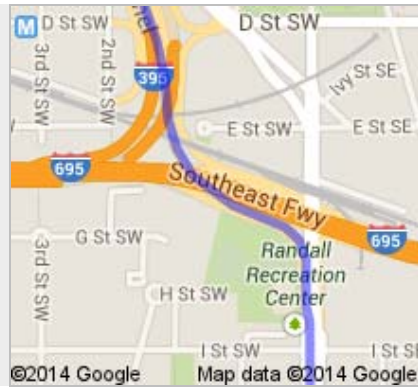

Directions to Piute Ct
61.7 mi – about 1 hour 20 mins

A Washington, DC

1. Head **southeast** on **Scott Cir NW** toward **Rhode Island Ave NW**

go 194 ft
total 194 ft

 2. Exit the traffic circle onto **Massachusetts Avenue Northwest**

go 0.1 mi
total 0.2 mi

 3. Slight left to stay on **Massachusetts Avenue Northwest**
About 2 mins

go 0.6 mi
total 0.8 mi

4. Continue onto **Mt Vernon PI NW**

go 0.1 mi
total 0.9 mi

5. Continue onto **New York Ave NW**
About 2 mins

go 0.3 mi
total 1.2 mi

➔ 6. Turn right onto **I-395 HOV S** (signs for **interstate 395 S**)
About 2 mins

go 1.4 mi
total 2.6 mi

↙ 7. Take exit **7** on the left toward **I-295/Anacostia**

go 0.2 mi
total 2.8 mi

➔ 8. Keep right at the fork, follow signs for **So. Capitol St/Nationals Park** and merge onto **S Capitol St SW**
About 4 mins

go 1.4 mi
total 4.2 mi

↶ 9. Slight left onto **Suitland Pkwy**
 Entering Maryland
 About 11 mins