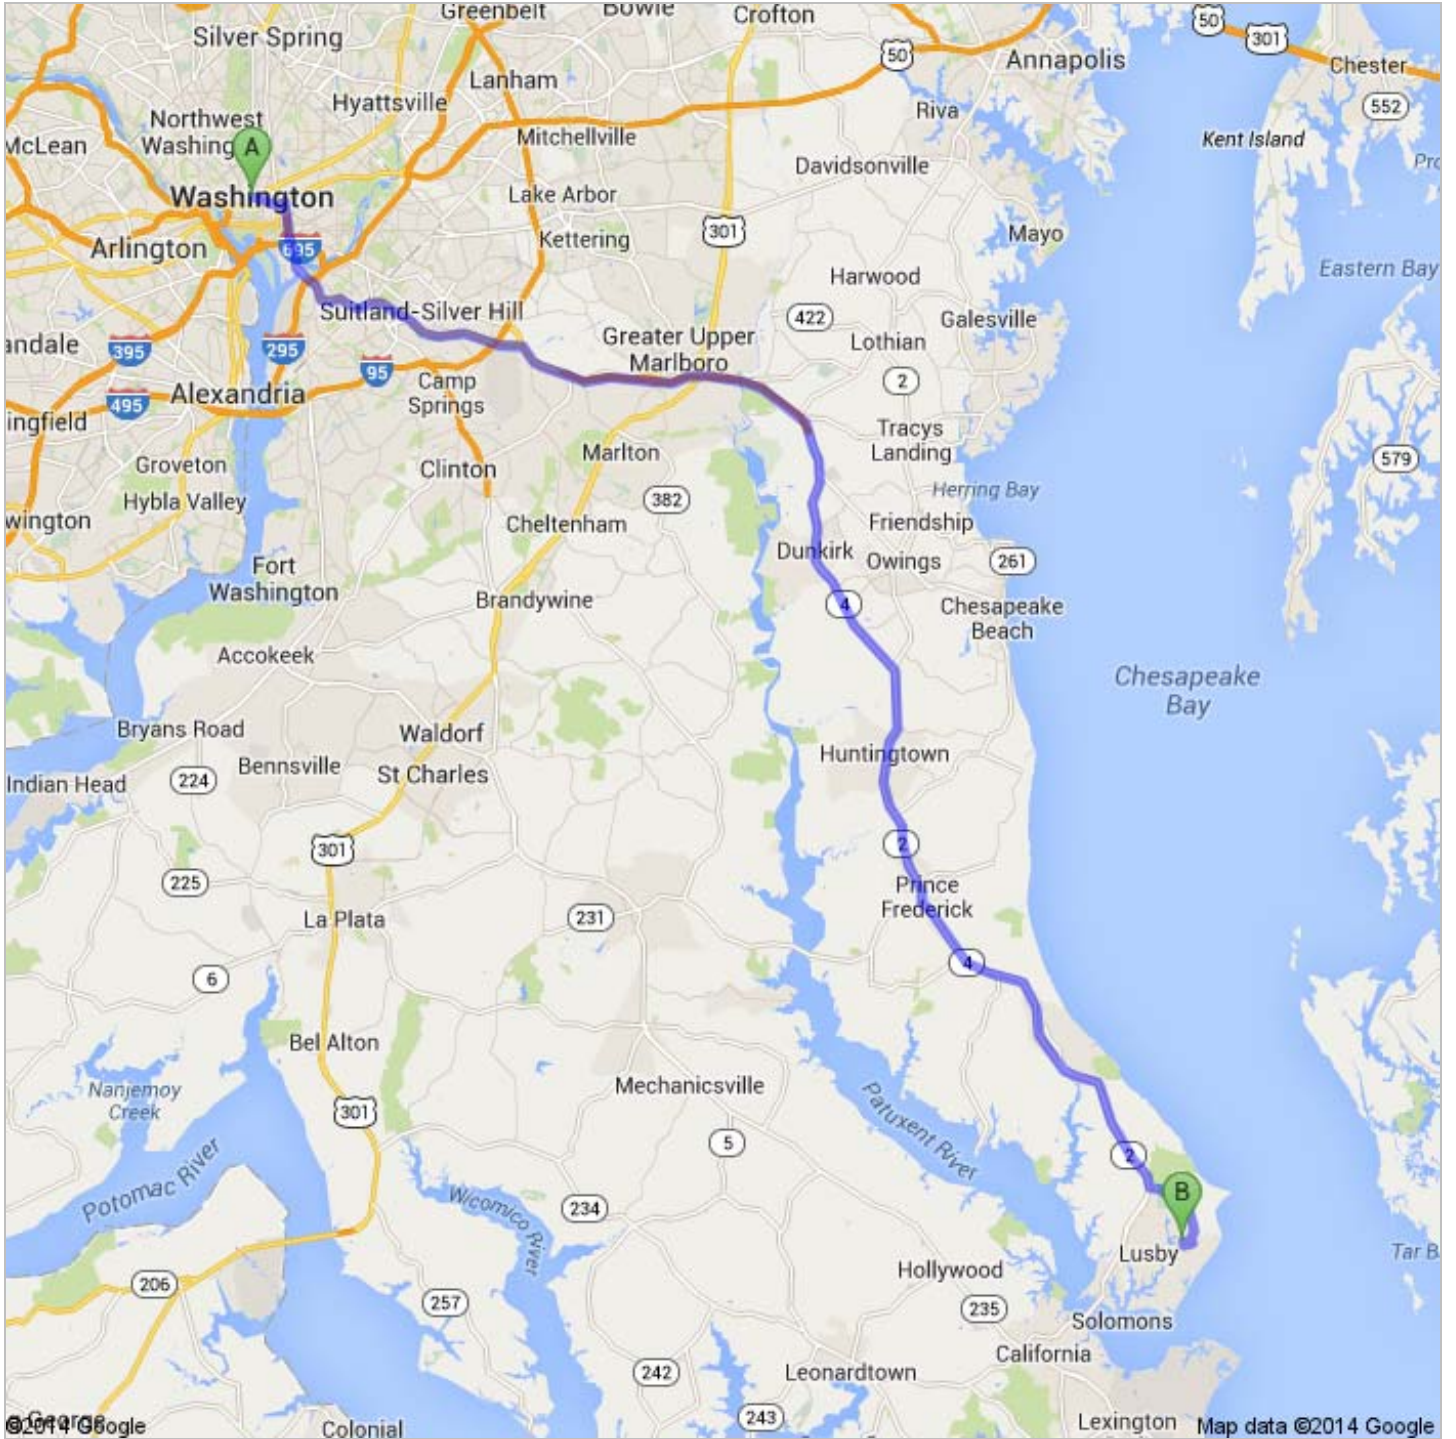

Directions to Piute Ct
61.7 mi – about 1 hour 20 mins

A Washington, DC

1. Head **southeast** on **Scott Cir NW** toward **Rhode Island Ave NW**

go 194 ft
total 194 ft

 2. Exit the traffic circle onto **Massachusetts Avenue Northwest**

go 0.1 mi
total 0.2 mi

 3. Slight left to stay on **Massachusetts Avenue Northwest**
About 2 mins

go 0.6 mi
total 0.8 mi

4. Continue onto **Mt Vernon PI NW**

go 0.1 mi
total 0.9 mi

5. Continue onto **New York Ave NW**
About 2 mins

go 0.3 mi
total 1.2 mi

➔ 6. Turn right onto **I-395 HOV S** (signs for **interstate 395 S**)
About 2 mins

go 1.4 mi
total 2.6 mi

↙ 7. Take exit **7** on the left toward **I-295/Anacostia**

go 0.2 mi
total 2.8 mi

go 1.3 mi
 total 59.2 mi

➤ 13. Turn right onto **Little Cove Point Rd**
About 3 mins

go 1.5 mi
total 60.7 mi

➤ 14. Turn right toward **Big Sandy Run Rd**

go 243 ft
total 60.7 mi

↶ 15. Turn left onto **Big Sandy Run Rd**