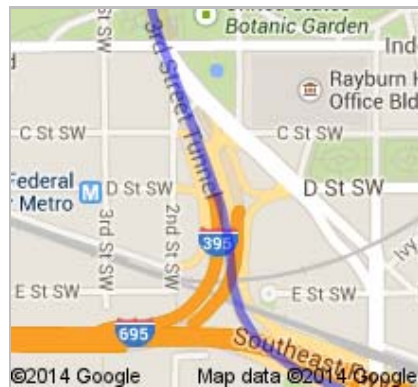

Directions to Piute Ct
61.7 mi – about 1 hour 20 mins

A Washington, DC

1. Head **southeast** on **Scott Cir NW** toward **Rhode Island Ave NW**

go 194 ft
total 194 ft

 2. Exit the traffic circle onto **Massachusetts Avenue Northwest**

go 0.1 mi
total 0.2 mi

 3. Slight left to stay on **Massachusetts Avenue Northwest**
About 2 mins

go 0.6 mi
total 0.8 mi

4. Continue onto **Mt Vernon PI NW**

go 0.1 mi
total 0.9 mi

5. Continue onto **New York Ave NW**
About 2 mins

go 0.3 mi
total 1.2 mi

➔ 6. Turn right onto **I-395 HOV S** (signs for **interstate 395 S**)
About 2 mins

go 1.4 mi
total 2.6 mi

↙ 7. Take exit **7** on the left toward **I-295/Anacostia**

go 0.2 mi
total 2.8 mi

➔ 8. Keep right at the fork, follow signs for **So. Capitol St/Nationals Park** and merge onto **S Capitol St SW**
About 4 mins

go 1.4 mi
total 4.2 mi

↶ 9. Slight left onto **Suitland Pkwy**
 Entering Maryland
 About 11 mins