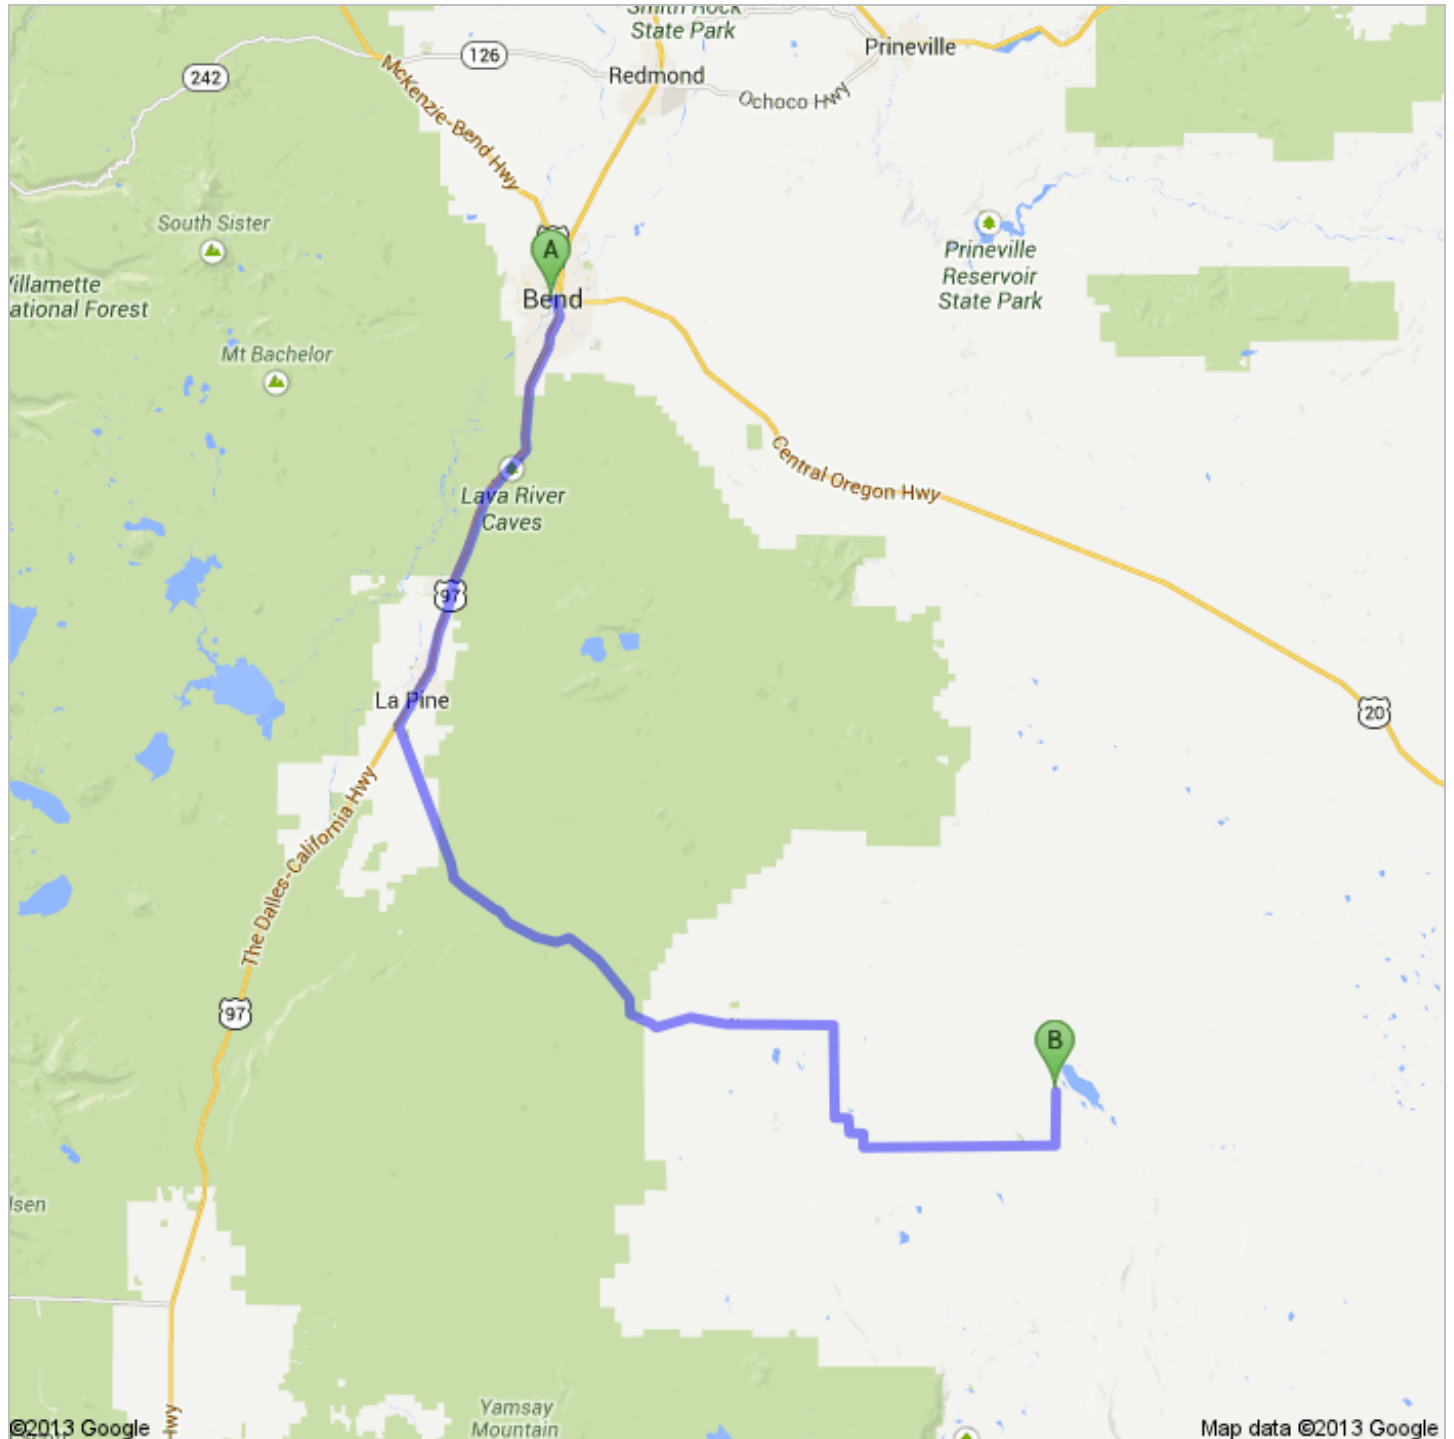

Directions to Sink Rd
99.9 mi – about 2 hours 11 mins

 Bend, OR

1. Head **southeast** toward **NW Wall St**

go 56 ft
total 56 ft

2. Continue straight onto **NW Franklin Ave**

go 384 ft
total 440 ft

3. Turn left onto **NW Bond St**
About 45 secs

go 0.1 mi
total 0.2 mi

4. Take the 2nd right onto **NW Oregon Ave**

go 0.1 mi
total 0.3 mi

5. **NW Oregon Ave** turns slightly left and becomes **NW Hawthorne Ave**

go 0.2 mi
total 0.5 mi

6. Turn right onto **US-97 S/Bend Pkwy**
Continue to follow US-97 S
About 35 mins

go 31.2 mi
total 31.7 mi

7. Turn left onto **OR-31 S/Fremont Hwy**
Continue to follow OR-31 S
About 29 mins

go 29.2 mi
total 60.9 mi

8. Turn left onto **Co Rd 5-10**
About 11 mins

go 6.4 mi
total 67.3 mi

9. Continue onto **Fort Rock Rd**
About 3 mins

go 0.4 mi
total 73.0 mi

➔ 13. Turn right to stay on **Co Rd 5-10**
About 10 mins

go 6.4 mi
total 79.3 mi

14. Continue onto **Fort Rock Rd**
About 7 mins

go 3.9 mi
total 83.2 mi

➔ 15. Turn left onto **Christmas Valley Rd/Christmas Valley Wagontire Rd**
About 17 mins