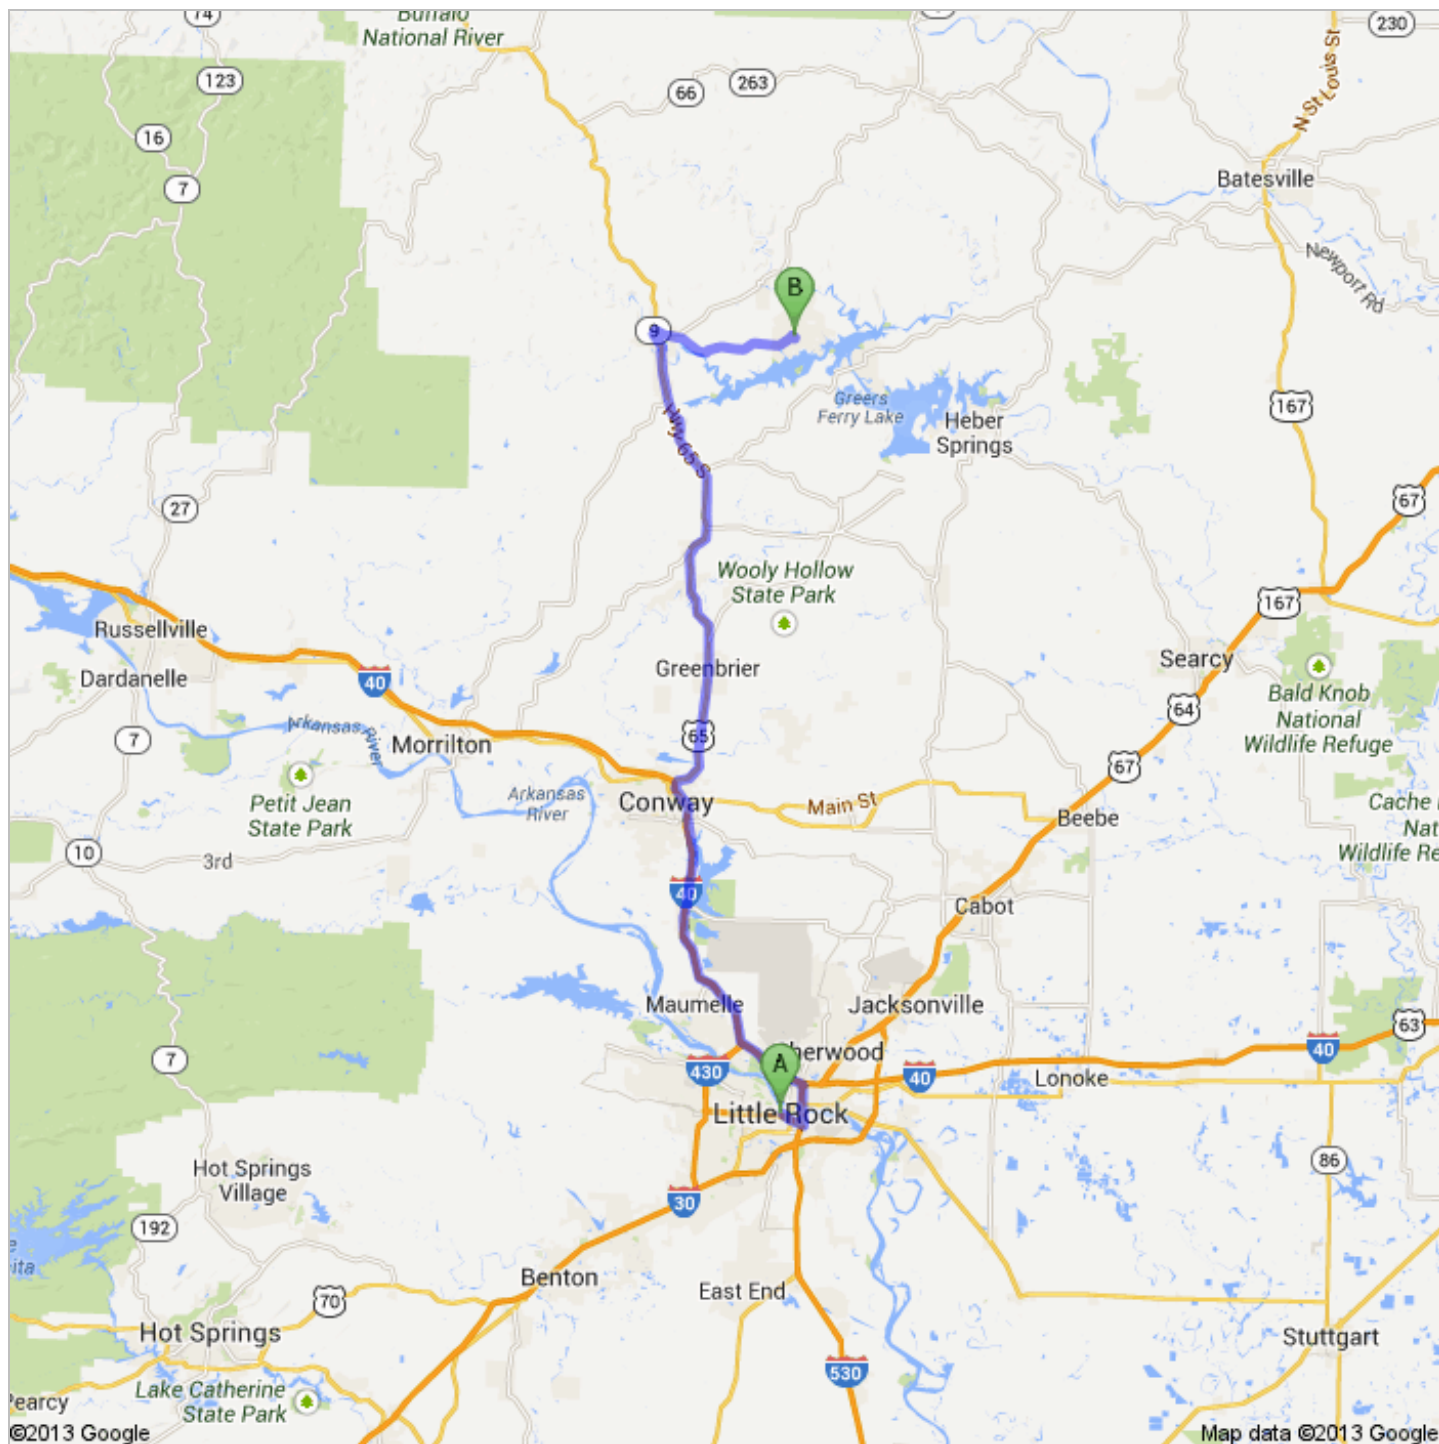

Directions to Doubles Dr  
84.5 mi – about 1 hour 39 mins

 Little Rock, AR

1. Head **north** on **State Capitol** toward **Capitol Mall**

go 453 ft  
total 453 ft

 2. Take the 1st right onto **Capitol Mall**

go 115 ft  
total 0.1 mi

3. Continue onto **W 4th St**

go 341 ft  
total 0.2 mi

 4. Slight right onto **Woodlane St**

go 0.2 mi  
total 0.4 mi

9. Continue onto **US-65 N** (signs for **Interstate 40 W**)

go 0.5 mi  
total 5.6 mi

10. Merge onto **I-40 W/US-65 N**  
About 24 mins

go 27.5 mi  
total 33.1 mi

11. Take exit **125** for **US-65 N** toward **U.S. 65B S/ Conway/Greenbrier/Harrison**

go 0.3 mi  
total 33.4 mi

12. Keep right at the fork, follow signs for **US-65 N** and merge onto **US-65 N/Skyline Dr**  
Continue to follow US-65 N  
About 43 mins

go 2.7 mi  
total 76.3 mi

15. Continue onto **The New Rd**  
About 6 mins

go 5.2 mi  
total 81.4 mi

16. Continue onto **Beaver Rd**  
About 1 min

go 0.3 mi  
total 81.7 mi

↶ 17. Turn left onto **Westwood Rd**