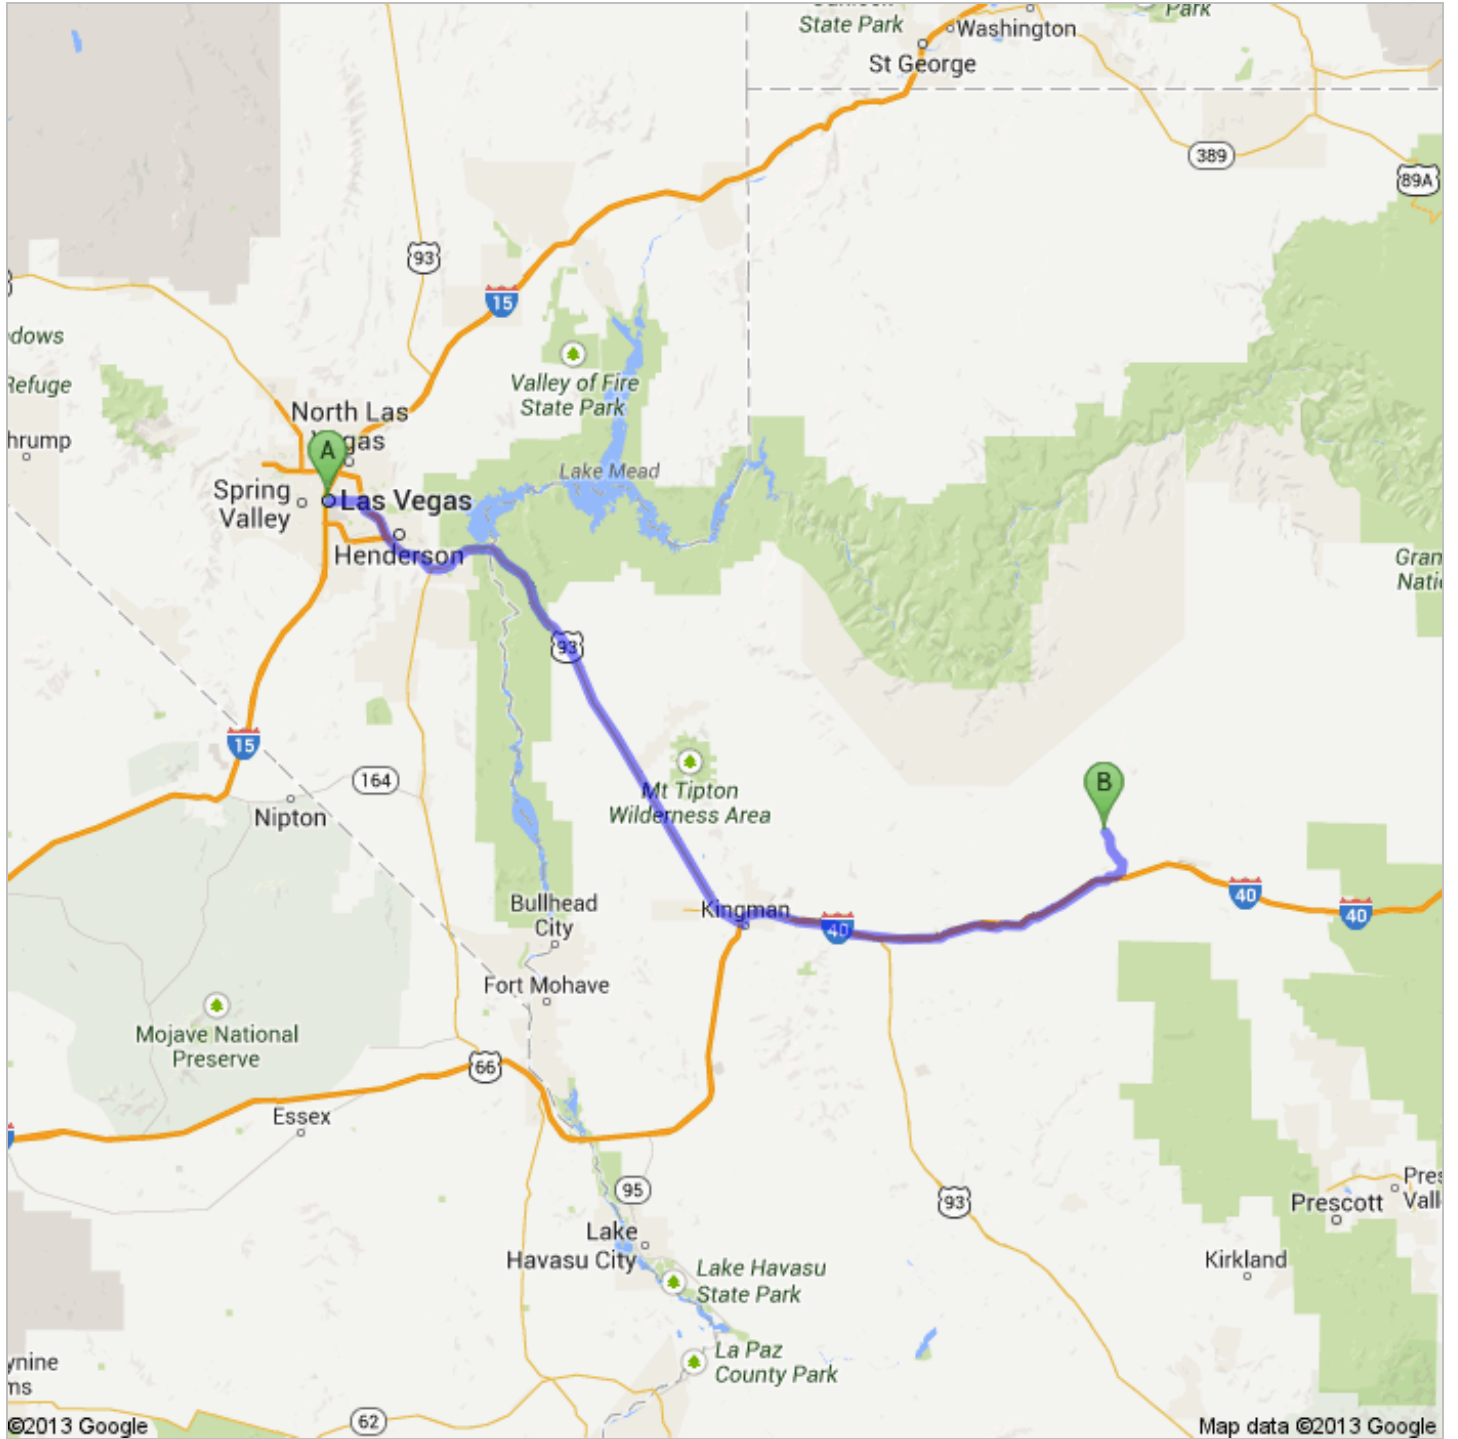

Directions to La Planch Pkwy
173 mi – about 3 hours 19 mins

 Las Vegas, NV

1. Head **east** on **E Flamingo Rd** toward **S Las Vegas Blvd**
About 6 mins

go 3.0 mi
total 3.0 mi

-  2. Slight left to stay on **E Flamingo Rd**
About 4 mins

go 2.0 mi
total 5.0 mi

-  3. Merge onto **I-515 S/US-93 S/US-95 S/Great Basin Hwy** via the ramp to **Henderson**
About 15 mins

go 15.9 mi
total 20.9 mi

-  4. Continue onto **US-93 S/Great Basin Hwy**
About 4 mins

go 3.2 mi
total 24.1 mi

©2013 Google Map data ©2013 Google

5. Turn left to stay on **US-93 S**
Entering Arizona
About 1 hour 12 mins

go 77.1 mi
total 101 mi

©2013 Google Map data ©2013 Google

6. Turn left to merge onto **I-40 E/US-93 S** toward **US-93 S/Flagstaff/Phoenix**
Continue to follow I-40 E
About 51 mins

go 0.5 mi
total 165 mi

13. Continue onto **Abba**

go 0.1 mi
total 165 mi

↶ 14. Turn left onto **Conquistador Pkwy**
About 2 mins

go 0.6 mi
total 165 mi

↶ 15. Take the 1st left onto **Cloudcroft Way**
About 3 mins