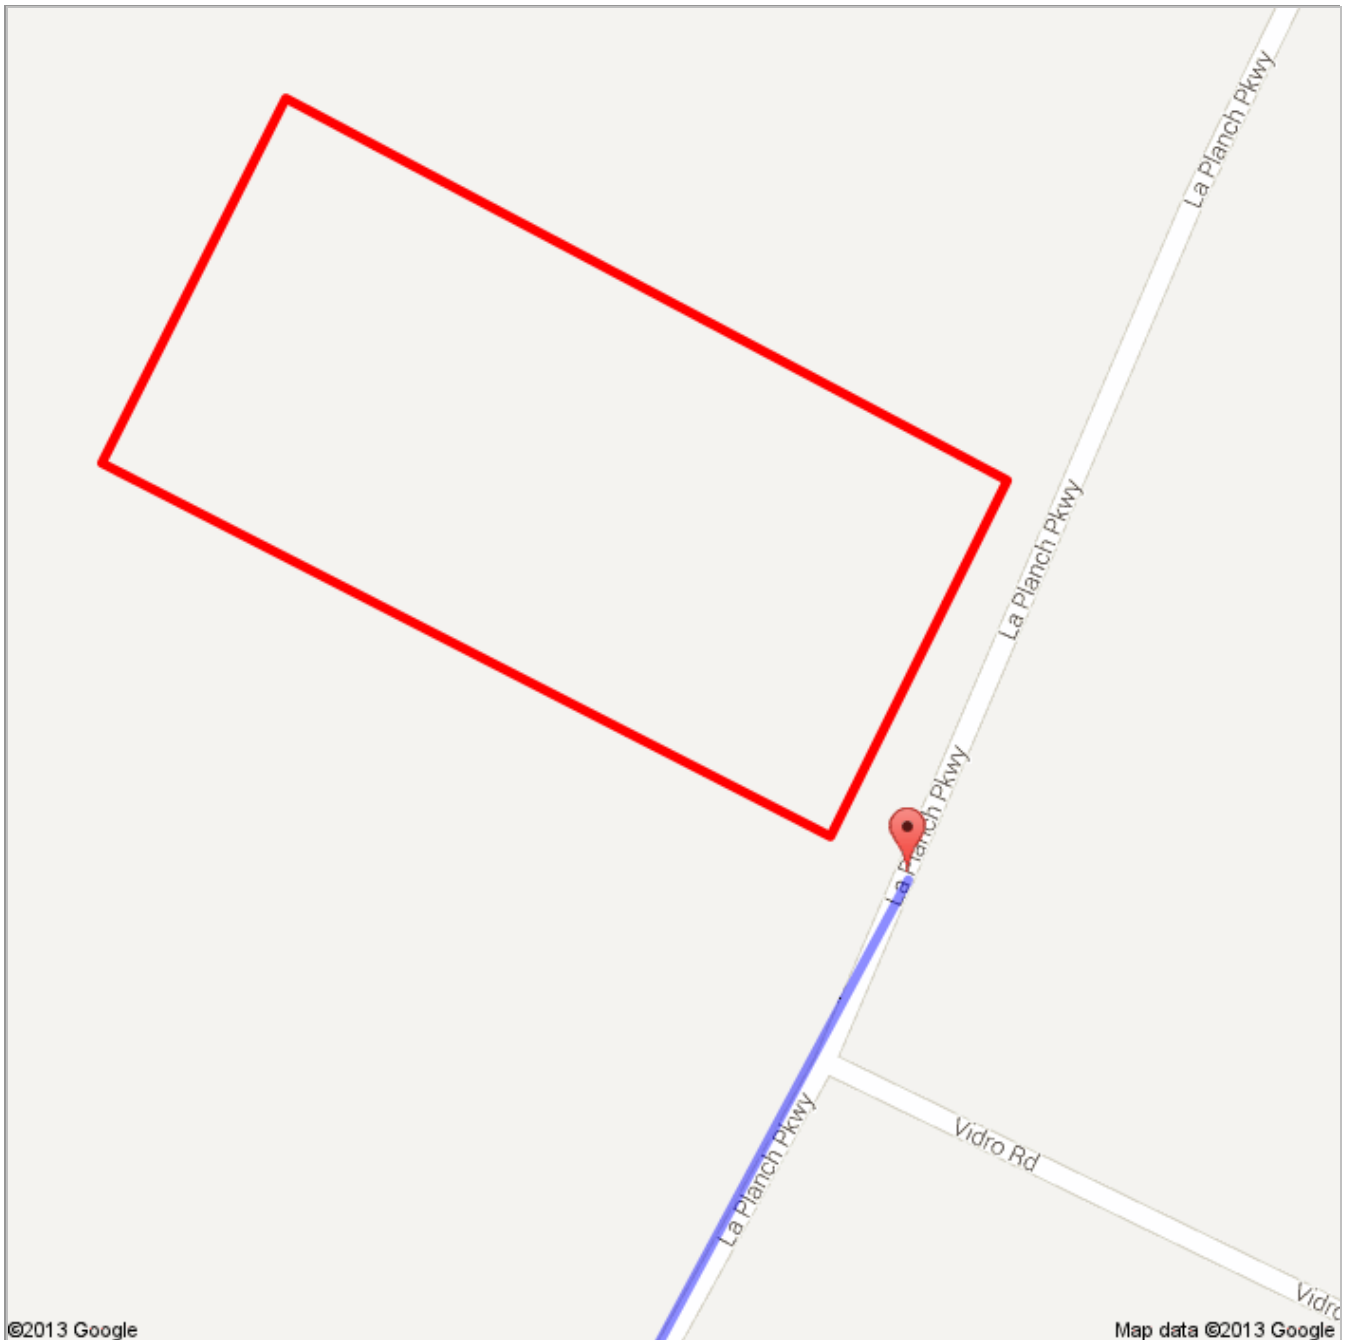

8239.kmz

Public · 0 views
Created on Aug 28 · By Bryson · Updated < 1 minute ago

Untitled Polygon

From: Las Vegas, NV

To: 35.39479, -113.091918

Driving directions to 35.39479, -113.091918