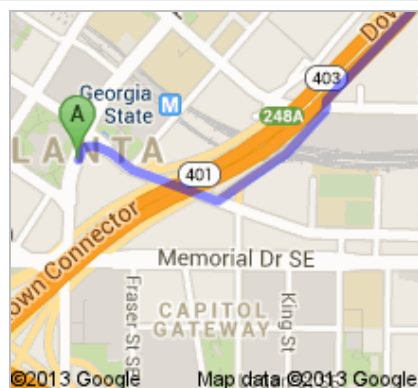

Directions to Joliet Drive
81.1 mi – about 1 hour 36 mins

 Atlanta, GA

1. Head **north** on **Capitol Ave SW**

go 79 ft
total 79 ft

2. Take the 1st right onto **Martin Luther King Jr Dr SE**
About 59 secs

go 0.2 mi
total 0.2 mi

3. Turn left onto the **Interstate 75 (North)/Interstate 85 (North)** ramp
About 50 secs

go 0.2 mi
total 0.4 mi

4. Merge onto **I-75 N/I-85 N**
About 3 mins

go 3.1 mi
total 3.5 mi

5. Keep right to continue on **I-75 N**
About 17 mins

go 18.0 mi
total 21.5 mi

6. Slight right onto **GA-5 N/I-575 N** (signs for **Canton**)
About 27 mins

go 30.8 mi
total 52.2 mi

7. Continue onto **GA-5 N/GA-515 E/State Hwy 5 N/
State Hwy 515 E/State Route 5 N/State Route 515
E/Hwy 5 N/Hwy 515 E/Rte 5 N/Rte 515 E/State 5 N/
State 515 E**
About 19 mins

 From: Atlanta, GA

 Driving directions to 34.65237, -84.57342

 To: 34.65237, -84.57342