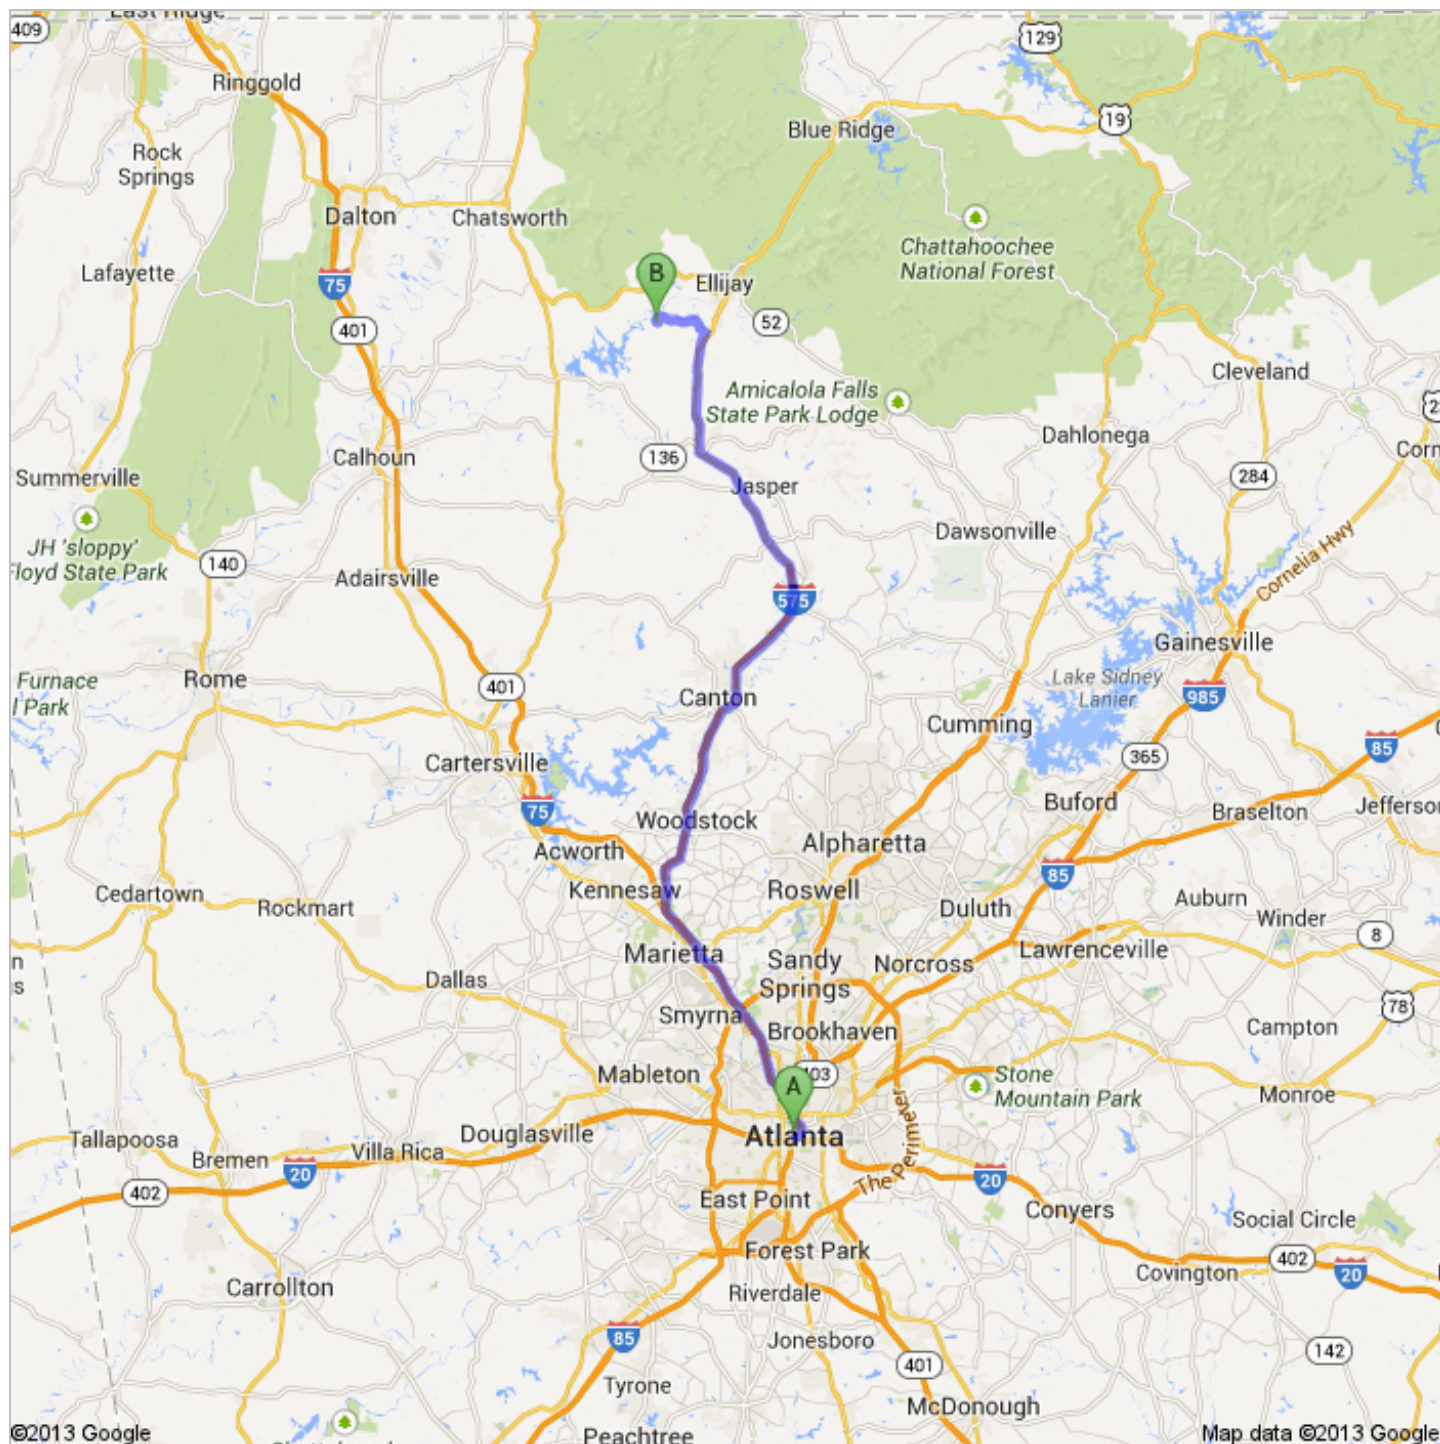

Directions to Joliet Drive
81.1 mi – about 1 hour 36 mins

 Atlanta, GA

1. Head **north** on **Capitol Ave SW**

go 79 ft
total 79 ft

2. Take the 1st right onto **Martin Luther King Jr Dr SE**
About 59 secs

go 0.2 mi
total 0.2 mi

3. Turn left onto the **Interstate 75 (North)/Interstate 85 (North)** ramp
About 50 secs

go 0.2 mi
total 0.4 mi

4. Merge onto **I-75 N/I-85 N**
About 3 mins

go 3.1 mi
total 3.5 mi

5. Keep right to continue on **I-75 N**
About 17 mins

go 18.0 mi
total 21.5 mi

6. Slight right onto **GA-5 N/I-575 N** (signs for **Canton**)
About 27 mins

go 30.8 mi
total 52.2 mi

7. Continue onto **GA-5 N/GA-515 E/State Hwy 5 N/
State Hwy 515 E/State Route 5 N/State Route 515
E/Hwy 5 N/Hwy 515 E/Rte 5 N/Rte 515 E/State 5 N/
State 515 E**
About 19 mins

go 19.7 mi
total 71.9 mi

8. Turn left onto **GA-382 W**

go 295 ft
total 72.0 mi

9. Turn left to stay on **GA-382 W**

go 194 ft
total 72.0 mi

10. Turn right onto **GA-382 W/Old Highway 5 S**
About 2 mins

go 1.5 mi
total 73.5 mi