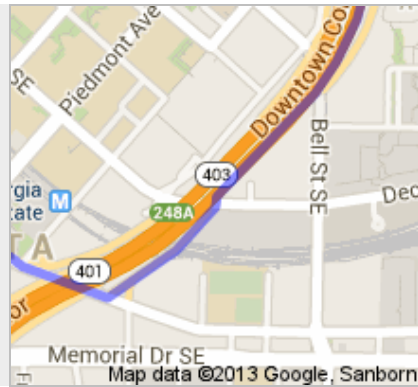

Directions to Joliet Drive
81.1 mi – about 1 hour 36 mins

 Atlanta, GA

1. Head **north** on **Capitol Ave SW**

go 79 ft
total 79 ft

2. Take the 1st right onto **Martin Luther King Jr Dr SE**
About 59 secs

go 0.2 mi
total 0.2 mi

3. Turn left onto the **Interstate 75 (North)/Interstate 85 (North)** ramp
About 50 secs

go 0.2 mi
total 0.4 mi

4. Merge onto **I-75 N/I-85 N**
About 3 mins

go 3.1 mi
total 3.5 mi

5. Keep right to continue on **I-75 N**
About 17 mins

go 18.0 mi
total 21.5 mi

6. Slight right onto **GA-5 N/I-575 N** (signs for **Canton**)
About 27 mins

go 30.8 mi
total 52.2 mi

7. Continue onto **GA-5 N/GA-515 E/State Hwy 5 N/
State Hwy 515 E/State Route 5 N/State Route 515
E/Hwy 5 N/Hwy 515 E/Rte 5 N/Rte 515 E/State 5 N/
State 515 E**
About 19 mins

 From: Atlanta, GA

 Driving directions to 34.65237, -84.57342

 To: 34.65237, -84.57342