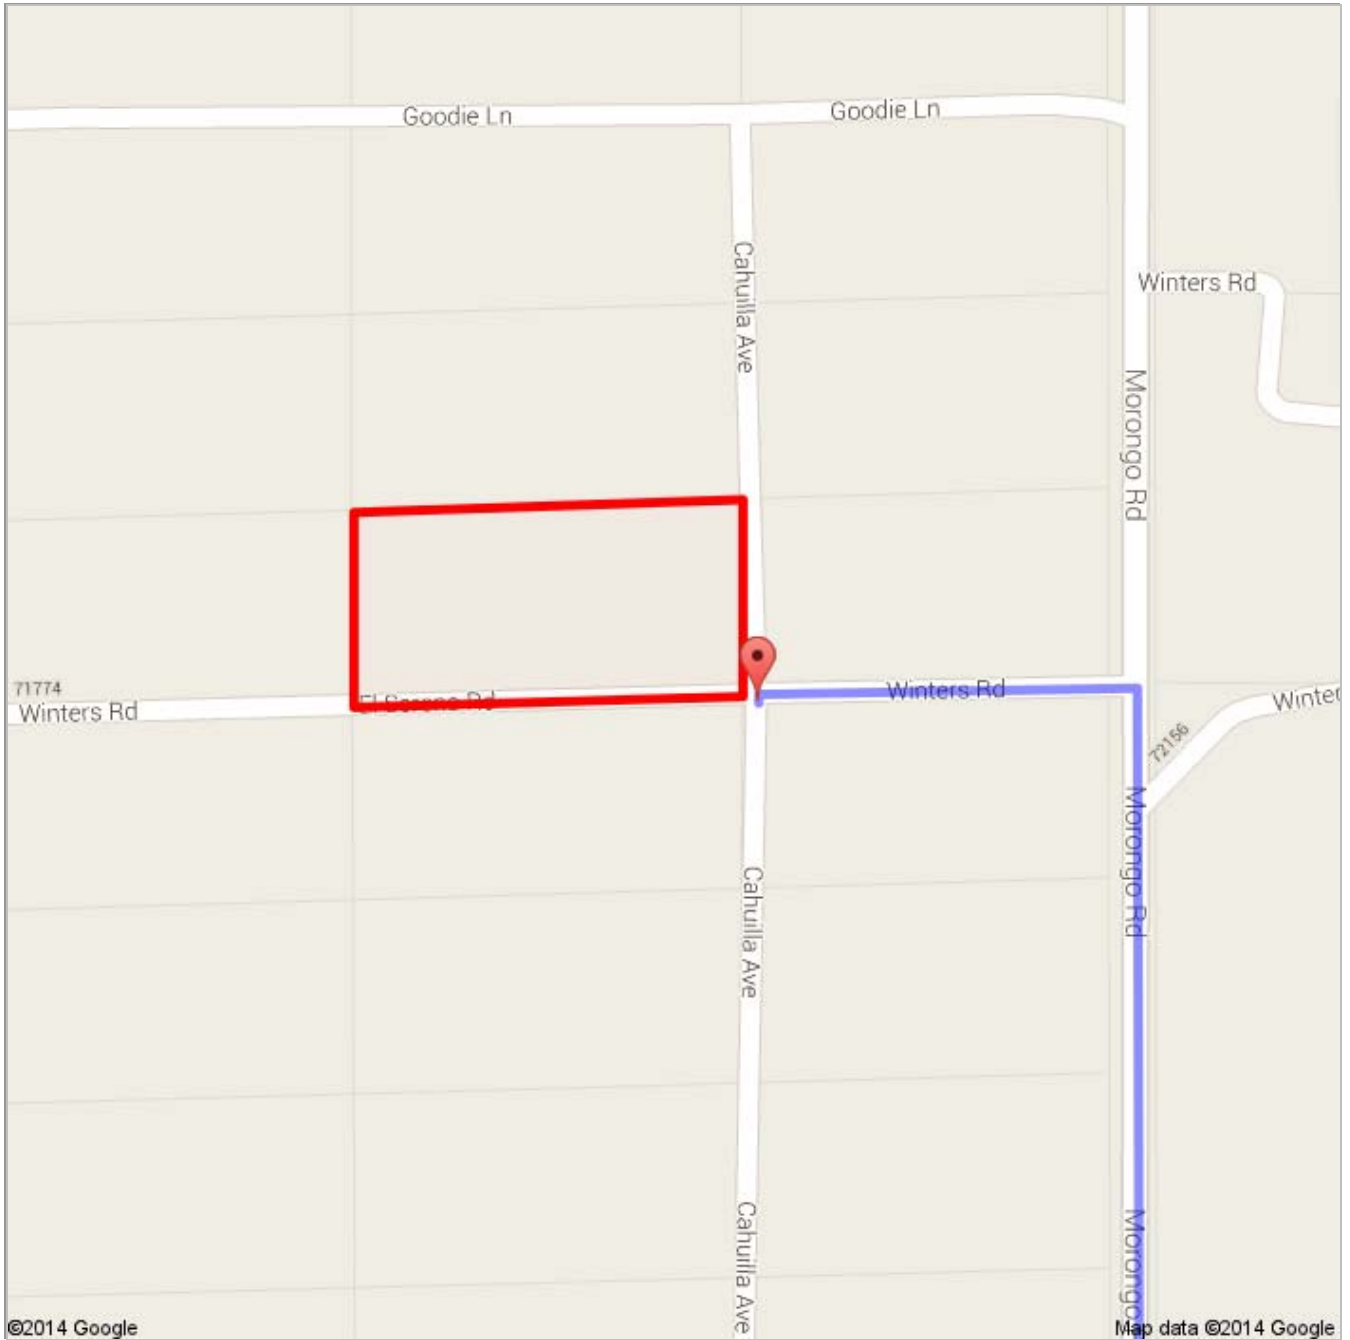

6474.kmz

Public · 0 views
Created on Jun 17 · By Bryson · Updated < 1 minute ago

Parcel 063333125

From: Los Angeles, CA

Driving directions to Cahuilla Ave

To: Cahuilla Ave