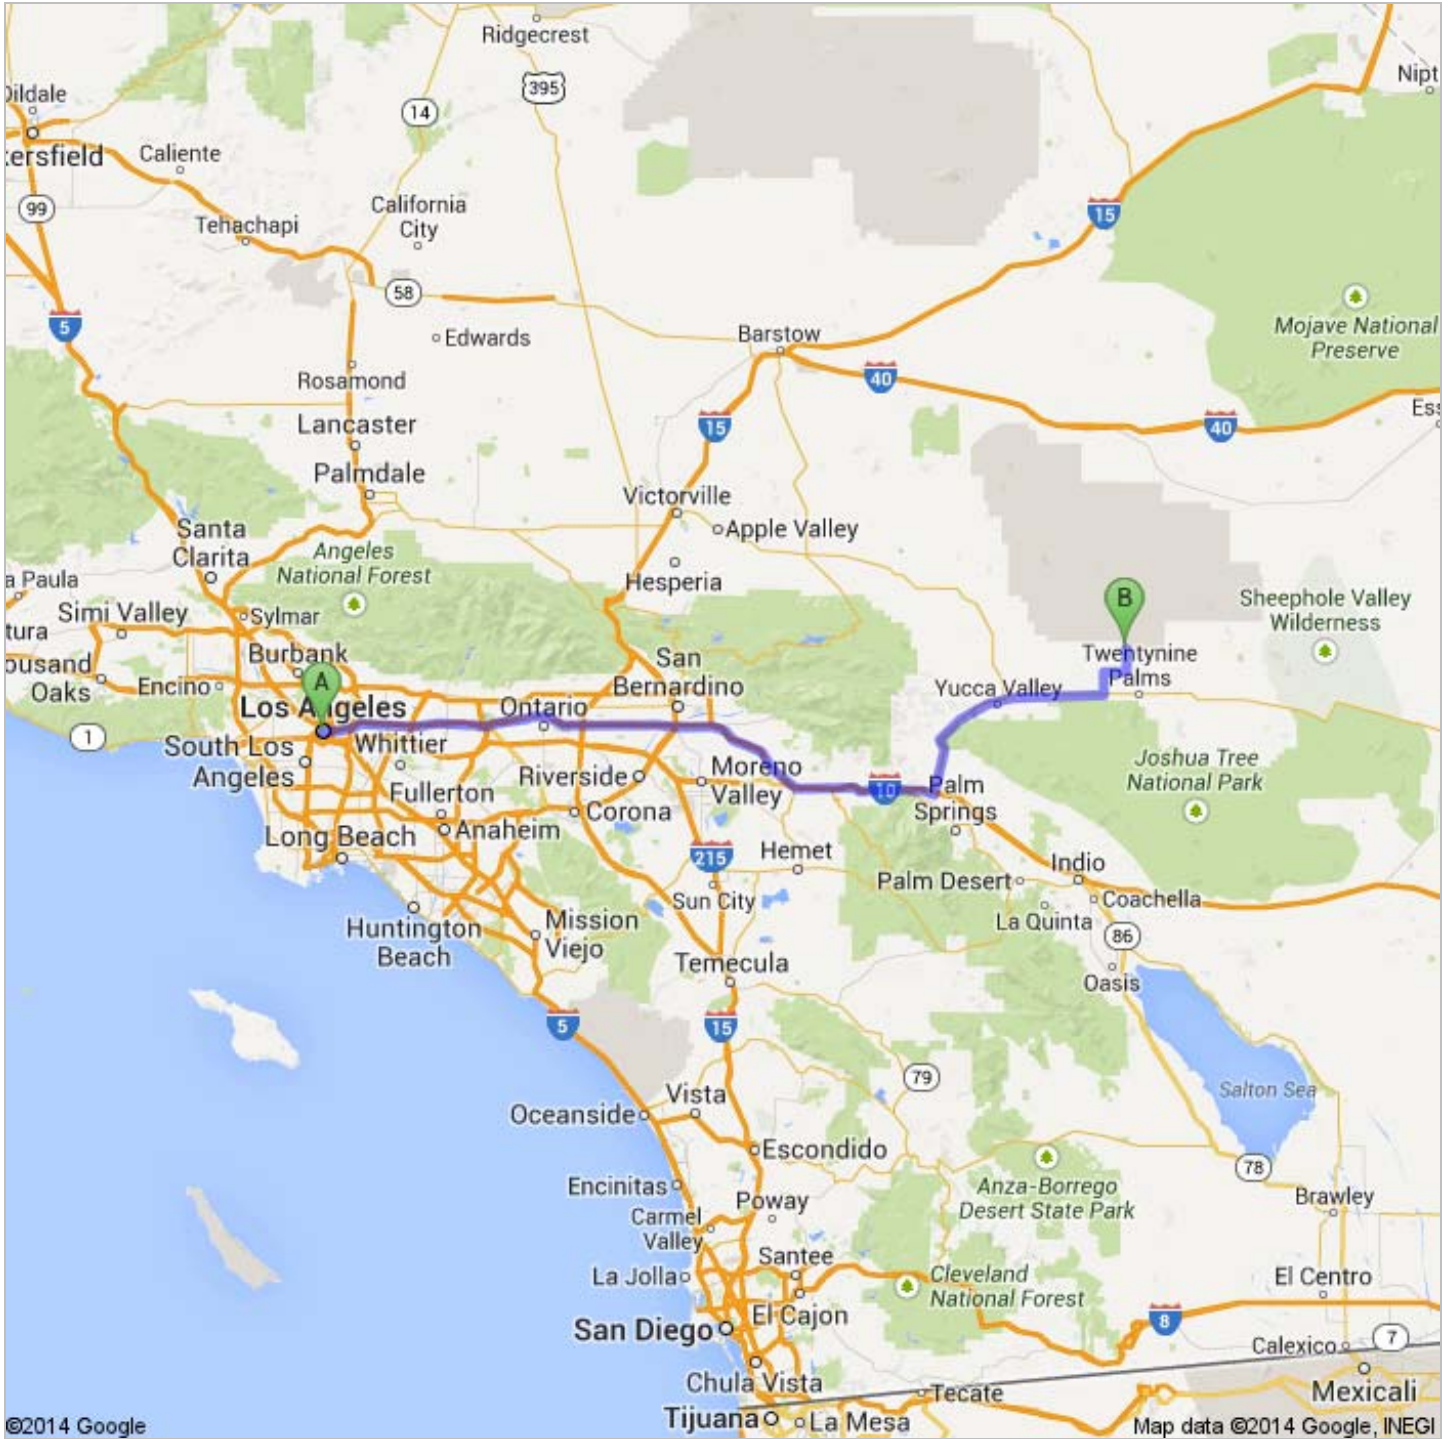

Directions to Cahuilla Ave
148 mi – about 2 hours 26 mins

 Los Angeles, CA

1. Head **southeast** on **W 1st St** toward **S Main St**

go 479 ft
total 479 ft

2. Take the 2nd left onto **N Los Angeles St**
About 48 secs

go 0.3 mi
total 0.4 mi

3. Turn right to merge onto **US-101 S** toward **Interstate 10 Fwy E/Interstate 5 Fwy S**
About 1 min

go 0.8 mi
total 1.2 mi

4. Keep left to continue on **San Bernardino Fwy**, follow signs for **San Bernardino/Interstate 10 E**
About 1 min

go 1.3 mi
total 2.4 mi

5. Merge onto **I-10 E**
About 1 hour 30 mins

go 97.3 mi
total 99.8 mi

6. Exit onto **CA-62 E/29 Palms Hwy** toward **29 Palms/ Yucca Valley**
About 40 mins

go 37.0 mi
total 137 mi

7. Turn left onto **Lear Ave**
About 4 mins

10. Turn left onto **El Sereno Rd/Winters Rd**
About 57 secs

go 0.1 mi
total 148 mi

©2014 Google Map data ©2014 Google

11. Take the 1st left onto **Cahuilla Ave**

go 10 ft
total 148 mi

©2014 Google Map data ©2014 Google