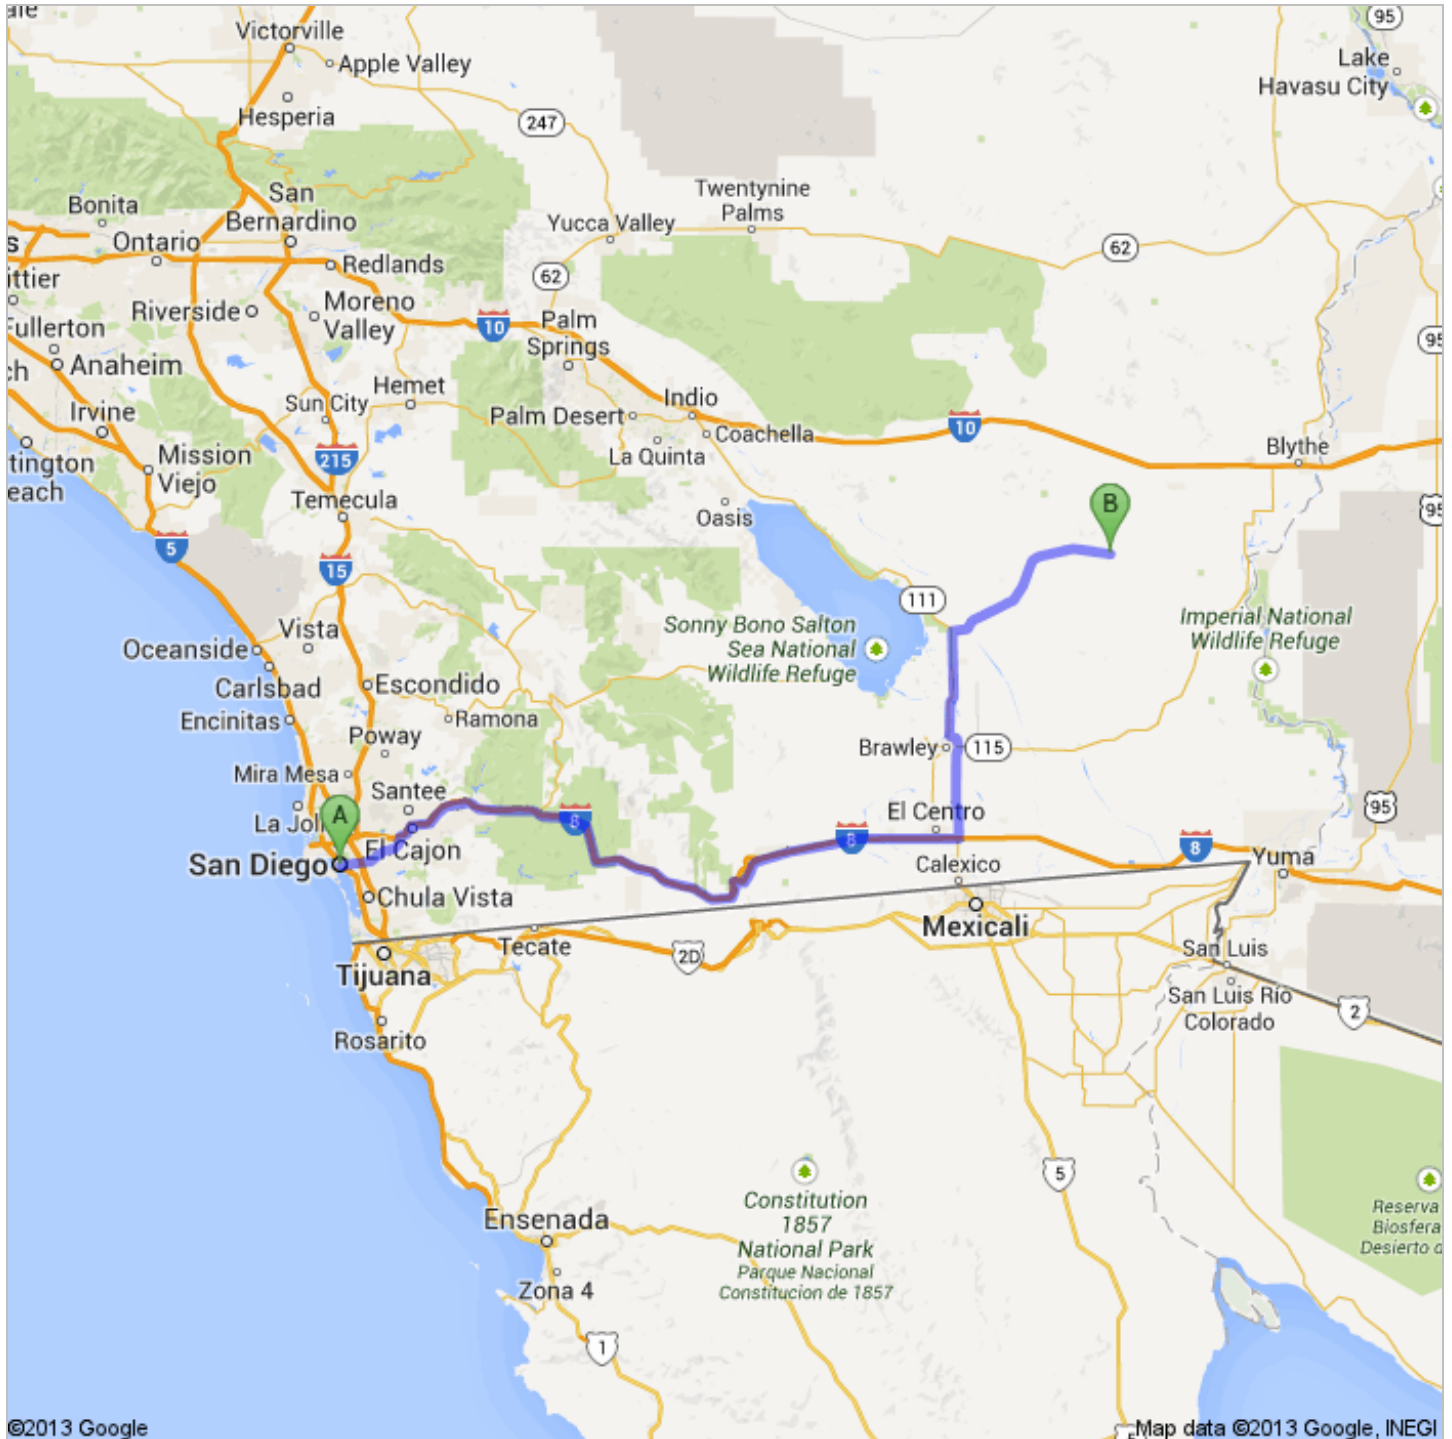

Directions to Butterfield Trail/The Bradshaw Trail 181 mi – about 4 hours 12 mins

A San Diego, CA

1. Head **north**

go 39 ft
total 39 ft

↶ 2. Turn left toward **8th Ave**

go 66 ft
total 105 ft

↶ 3. Turn left onto **8th Ave**
About 1 min

go 0.2 mi
total 0.2 mi

↶ 4. Turn left onto **G St**
About 2 mins

go 0.5 mi
total 0.7 mi

5. Take the **California 94 E/ML King Jr. Freeway** ramp

go 0.3 mi
total 1.0 mi

94 6. Merge onto **CA-94 E**
About 7 mins

go 7.9 mi
total 8.9 mi

125 7. Take the exit on the left onto **CA-125 N**
About 2 mins

go 2.2 mi
total 11.2 mi

8 8. Take the exit onto **I-8 E**
About 1 hour 28 mins

go 104 mi
total 115 mi

9. Take the **State Route 111 N** exit toward **Brawley**

go 0.2 mi
total 115 mi

10. Merge onto **CA-111 N**
About 13 mins

go 14.4 mi
total 130 mi

11. Merge onto **CA-111/CA-78**
About 2 mins

go 2.5 mi
total 132 mi

12. Take the **California 111 N** exit toward **Old Highway 111**