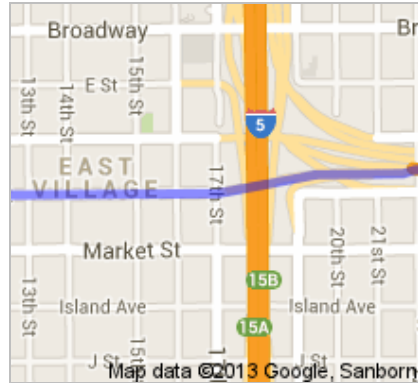

Directions to Butterfield Trail/The Bradshaw Trail 181 mi – about 4 hours 12 mins

A San Diego, CA

1. Head **north**

go 39 ft
total 39 ft

↶ 2. Turn left toward **8th Ave**

go 66 ft
total 105 ft

↶ 3. Turn left onto **8th Ave**
About 1 min

go 0.2 mi
total 0.2 mi

↶ 4. Turn left onto **G St**
About 2 mins

go 0.5 mi
total 0.7 mi

5. Take the **California 94 E/ML King Jr. Freeway** ramp

go 0.3 mi
total 1.0 mi

94 6. Merge onto **CA-94 E**
About 7 mins

go 7.9 mi
total 8.9 mi

125 7. Take the exit on the left onto **CA-125 N**
About 2 mins

go 2.2 mi
total 11.2 mi

8 8. Take the exit onto **I-8 E**
About 1 hour 28 mins

go 104 mi
total 115 mi

9. Take the **State Route 111 N** exit toward **Brawley**

go 0.9 mi
total 150 mi

©2013 Google Map data ©2013 Google

15. Continue onto **Beal Rd**
About 7 mins

go 3.1 mi
total 153 mi

©2013 Google Map data ©2013 Google

↖ 16. Turn left onto **Coachella Canal Rd**
About 56 secs