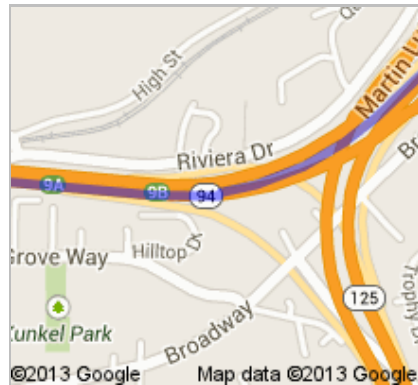

Directions to Butterfield Trail/The Bradshaw Trail 181 mi – about 4 hours 12 mins

A San Diego, CA

1. Head **north**

go 39 ft
total 39 ft

↶ 2. Turn left toward **8th Ave**

go 66 ft
total 105 ft

↶ 3. Turn left onto **8th Ave**
About 1 min

go 0.2 mi
total 0.2 mi

↶ 4. Turn left onto **G St**
About 2 mins

go 0.5 mi
total 0.7 mi

5. Take the **California 94 E/ML King Jr. Freeway** ramp

go 0.3 mi
total 1.0 mi

94 6. Merge onto **CA-94 E**
About 7 mins

go 7.9 mi
total 8.9 mi

125 7. Take the exit on the left onto **CA-125 N**
About 2 mins

go 2.2 mi
total 11.2 mi

8 8. Take the exit onto **I-8 E**
About 1 hour 28 mins

go 104 mi
total 115 mi

9. Take the **State Route 111 N** exit toward **Brawley**

go 0.2 mi
total 115 mi

10. Merge onto **CA-111 N**
About 13 mins

go 14.4 mi
total 130 mi

11. Merge onto **CA-111/CA-78**
About 2 mins

go 2.5 mi
total 132 mi

12. Take the **California 111 N** exit toward **Old Highway 111**