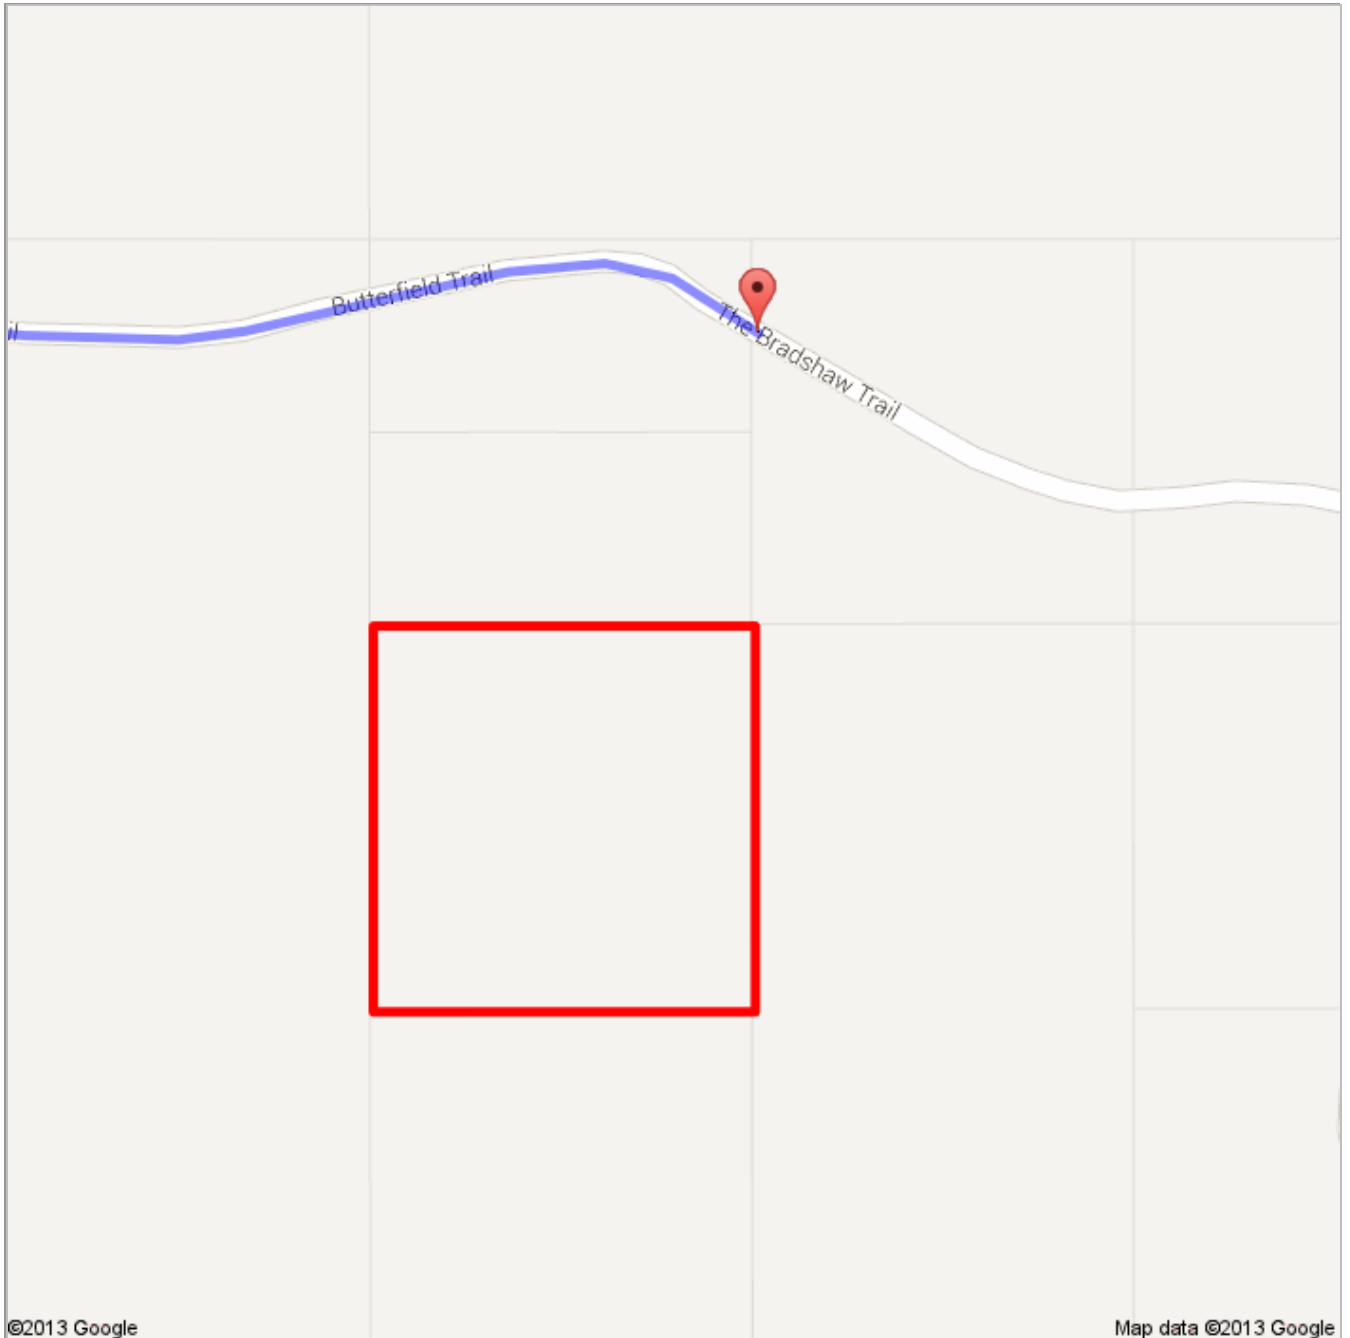

7817.kmz

Public · 0 views
Created on Aug 28 · By Bryson · Updated < 1 minute ago

7817

From: San Diego, CA

Driving directions to 33.41113, -115.09535

To: 33.41113, -115.09535