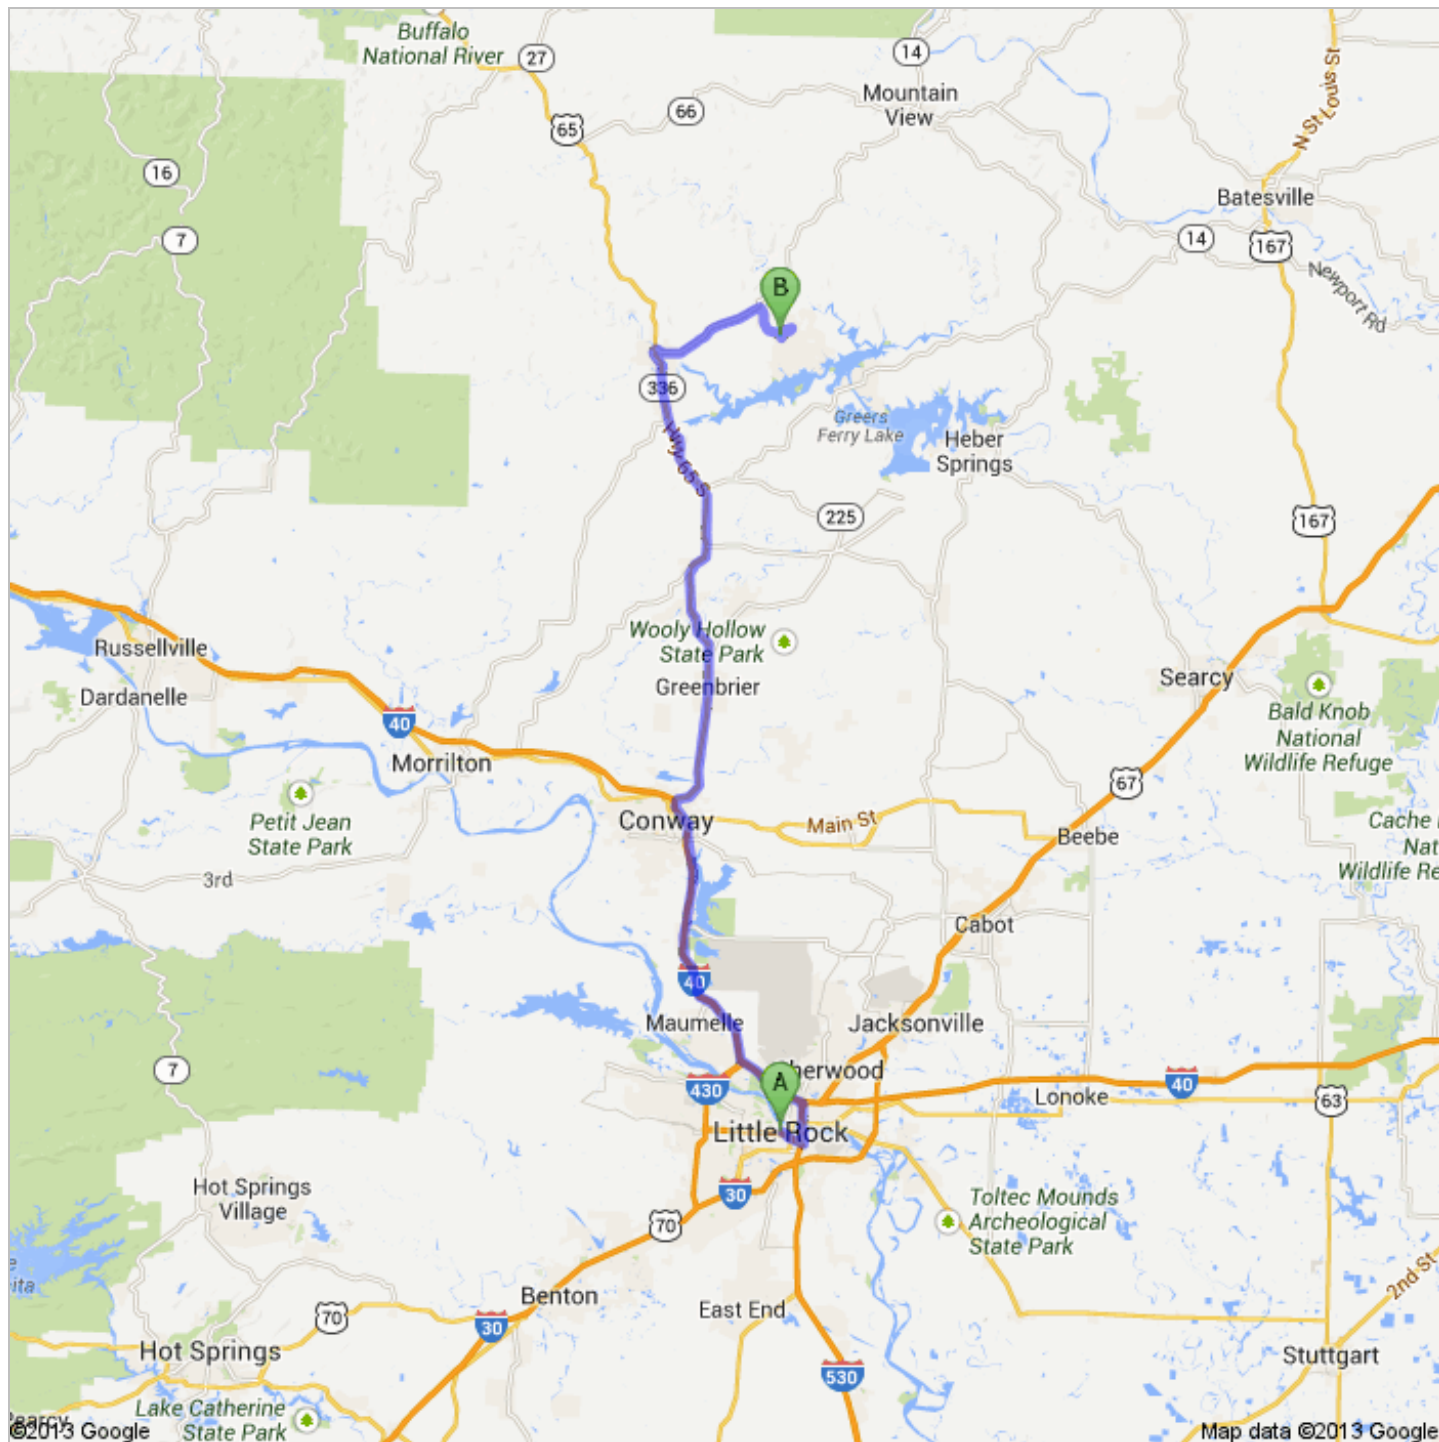

Directions to Alpine Rd
86.8 mi – about 1 hour 40 mins

 Little Rock, AR

1. Head **north** on **State Capitol** toward **Capitol Mall**

go 453 ft
total 453 ft

 2. Take the 1st right onto **Capitol Mall**

go 115 ft
total 0.1 mi

3. Continue onto **W 4th St**

go 341 ft
total 0.2 mi

 4. Slight right onto **Woodlane St**

go 0.2 mi
total 0.4 mi

5. Continue onto **Dr Martin Luther King Dr**

go 476 ft
total 0.5 mi

6. Turn left to merge onto **I-630 E**
About 2 mins

go 1.5 mi
total 2.0 mi

7. Take exit **139A-139B** for **I-30 W/I-30 E** toward
Texarkana/N Little Rock

go 404 ft
total 2.0 mi

8. Take exit **139A** on the left to merge onto **I-30 E** toward **N Little Rock**
About 3 mins

go 0.3 mi
total 33.4 mi

12. Keep right at the fork, follow signs for **US-65 N** and merge onto **US-65 N/Skyline Dr**
Continue to follow US-65 N
About 43 mins

go 38.2 mi
total 71.6 mi

16 13. Turn right onto **AR-16 E/AR-9 N**
About 14 mins