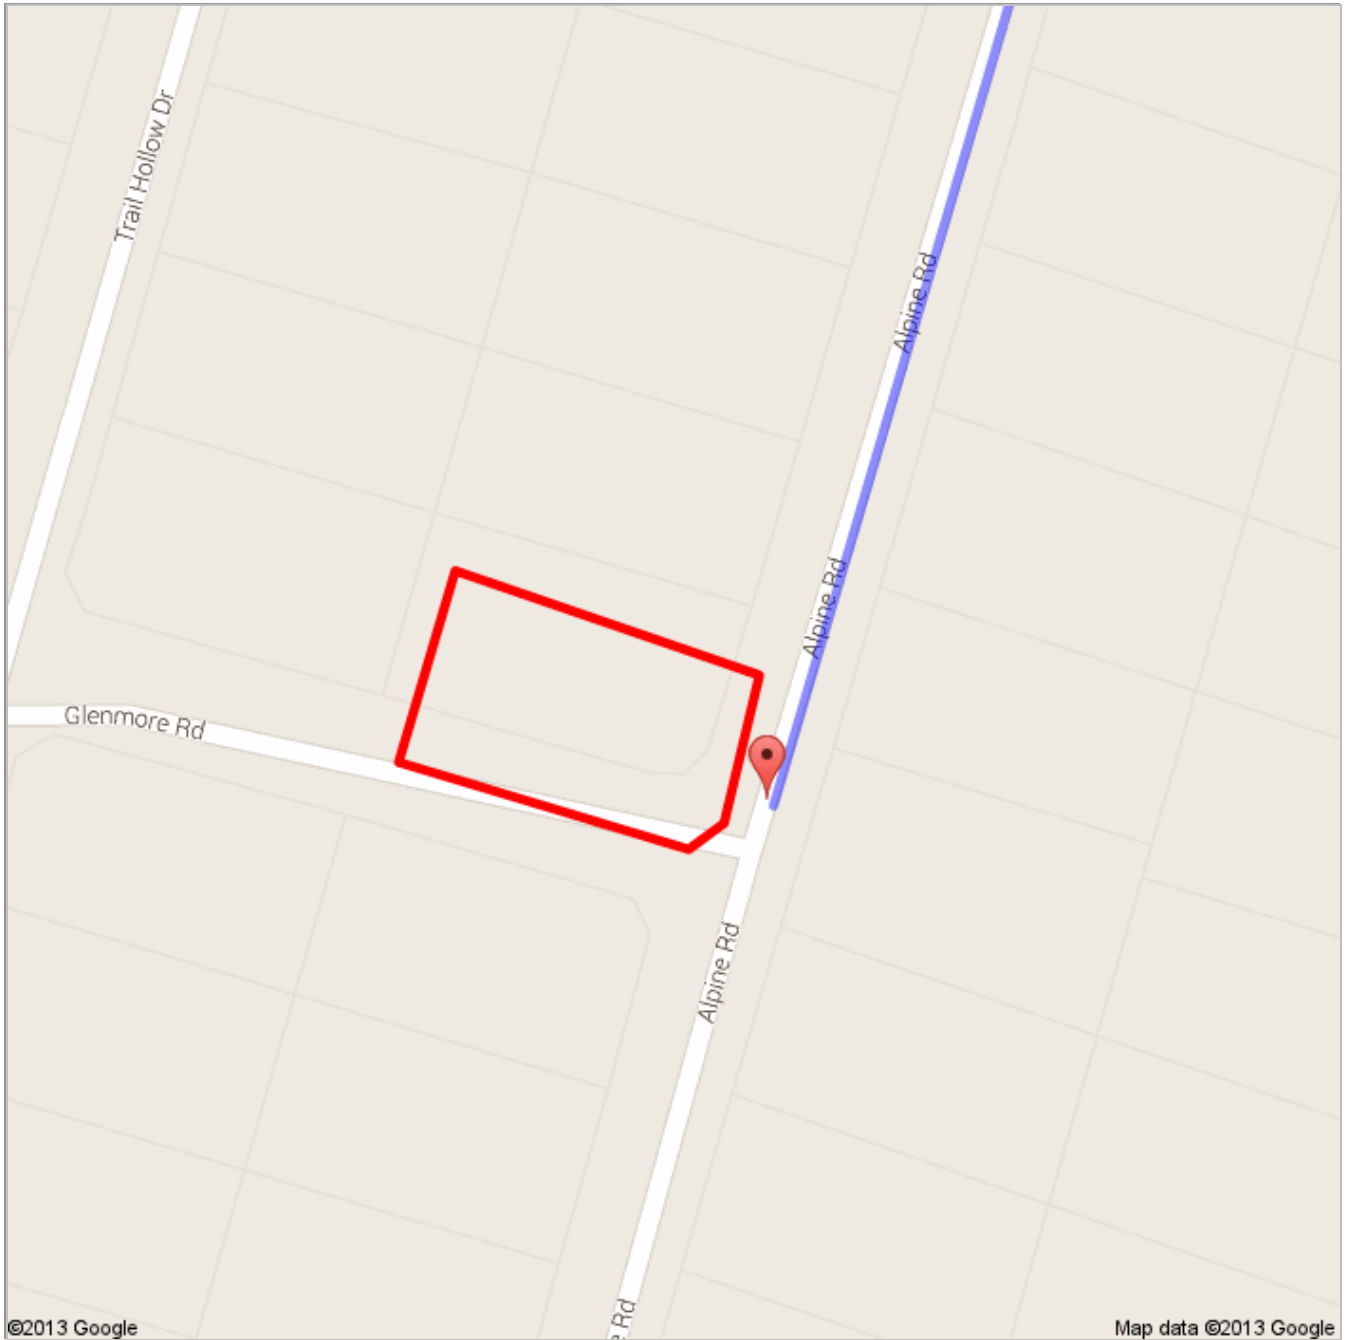

8230.kmz

Public · 0 views
Created on Sep 3 · By Bryson · Updated < 1 minute ago

Untitled Polygon

Driving directions to 35.616687, -92.290236

From: Little Rock, AR

To: 35.616687, -92.290236