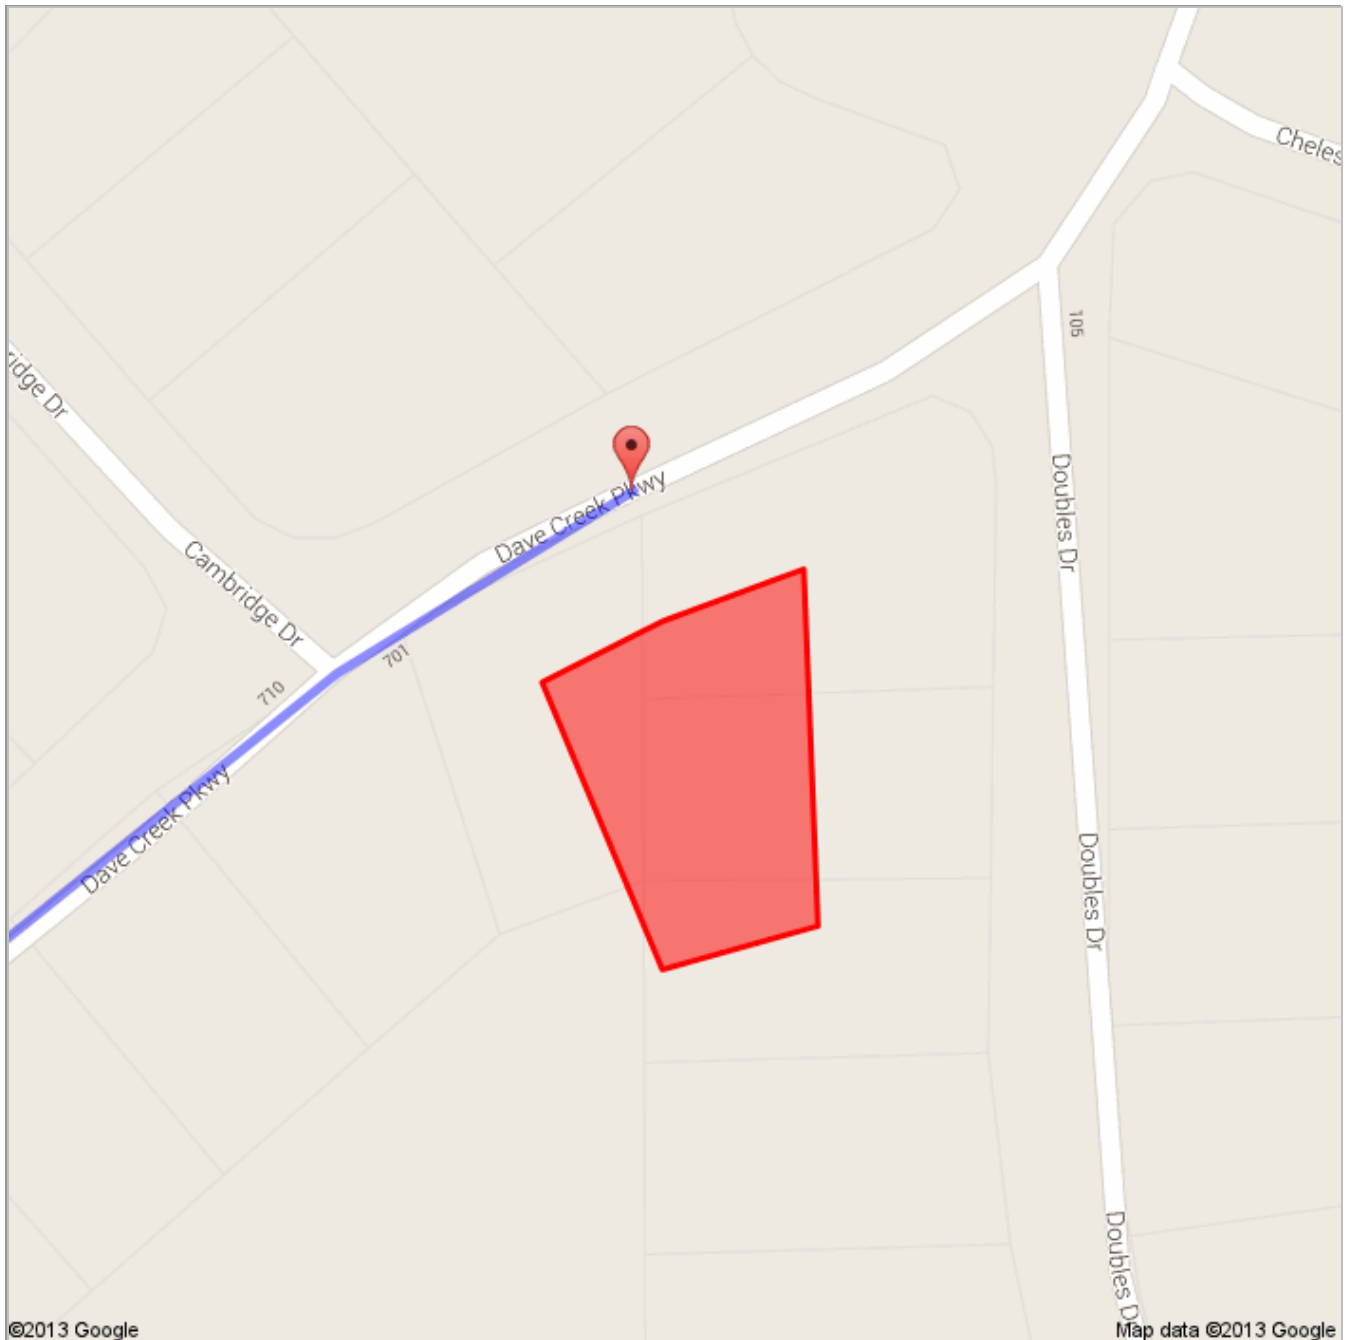

8219.kmz

Public · 0 views
Created on Aug 29 · By Bryson · Updated < 1 minute ago

8219

From: Little Rock, AR

Driving directions to 35.600173, -92.27466

To: 35.600173, -92.27466