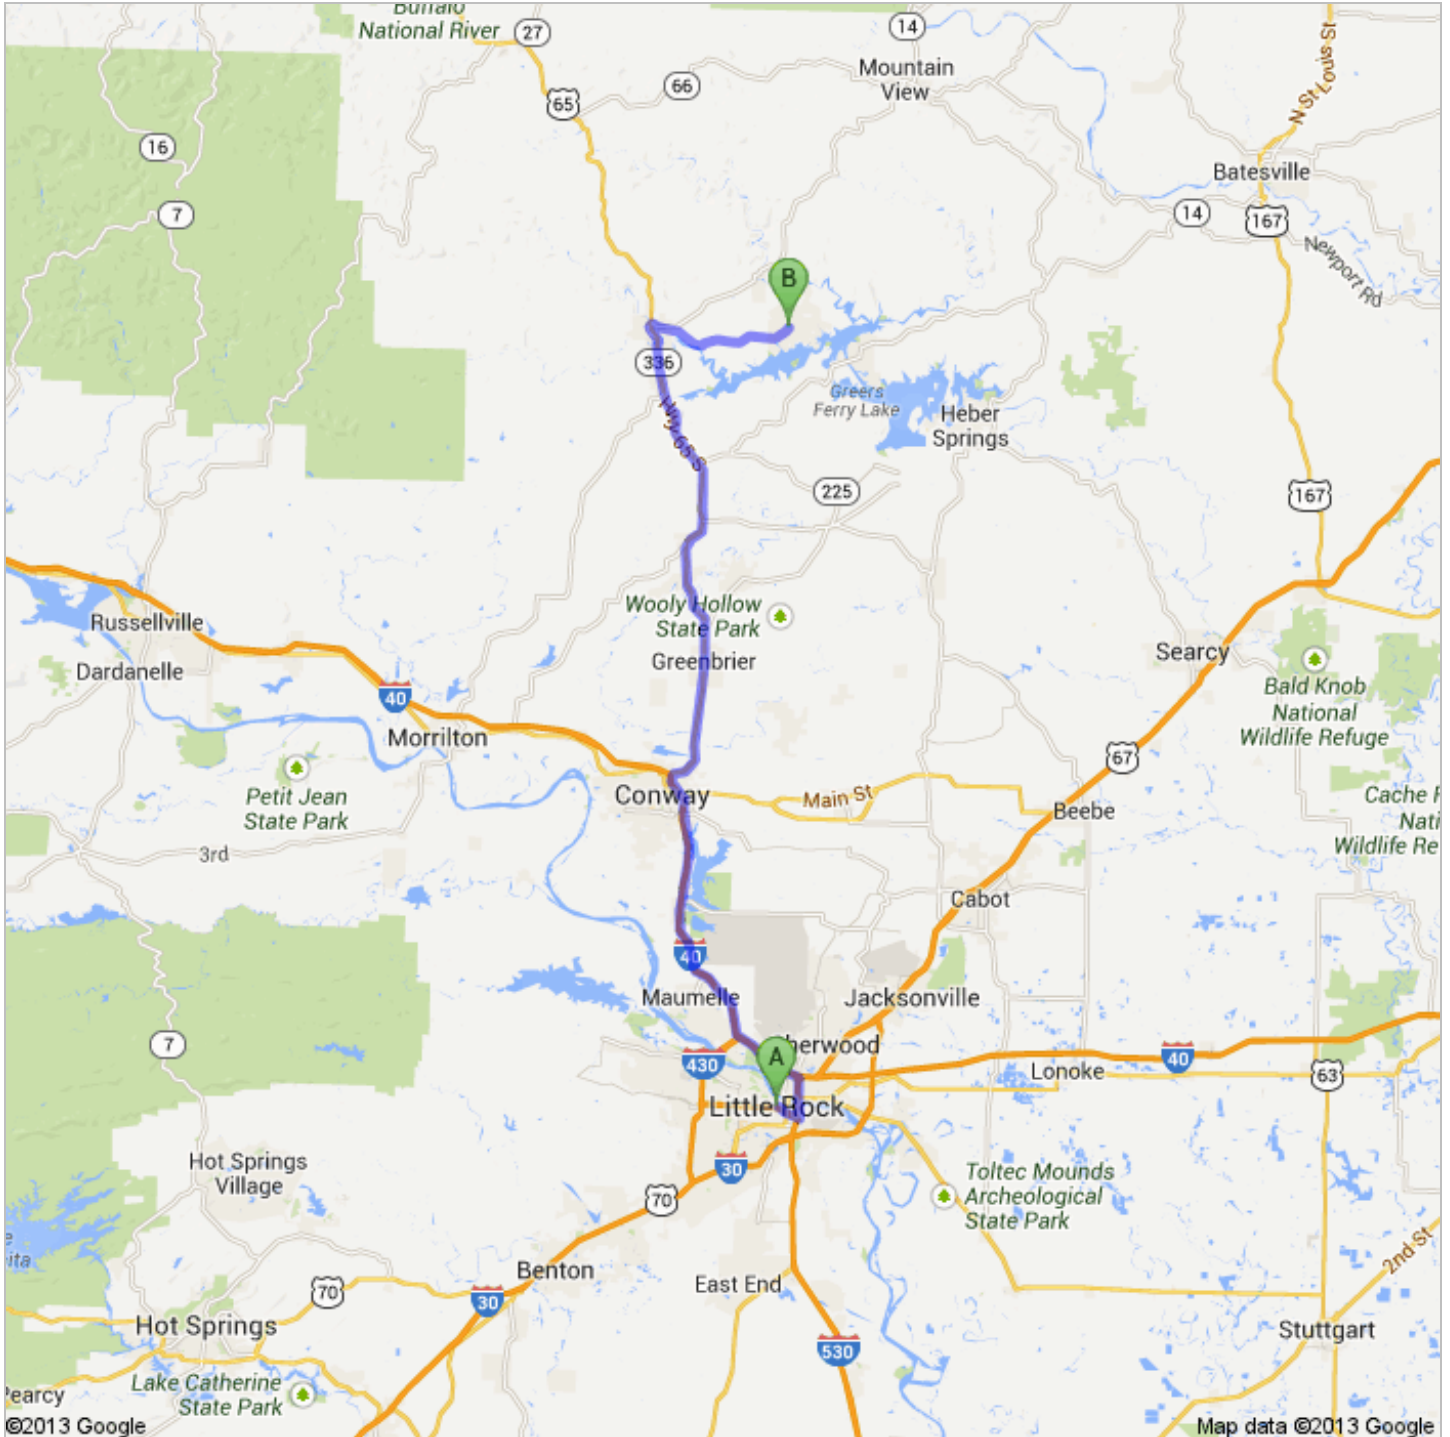

Directions to Dave Creek Pkwy
83.9 mi – about 1 hour 37 mins

 Little Rock, AR

1. Head **north** on **State Capitol** toward **Capitol Mall**

go 453 ft
total 453 ft

 2. Take the 1st right onto **Capitol Mall**

go 115 ft
total 0.1 mi

3. Continue onto **W 4th St**

go 341 ft
total 0.2 mi

 4. Slight right onto **Woodlane St**

go 0.2 mi
total 0.4 mi

5. Continue onto **Dr Martin Luther King Dr**

go 476 ft
total 0.5 mi

6. Turn left to merge onto **I-630 E**
About 2 mins

go 1.5 mi
total 2.0 mi

7. Take exit **139A-139B** for **I-30 W/I-30 E** toward
Texarkana/N Little Rock

go 404 ft
total 2.0 mi

8. Take exit **139A** on the left to merge onto **I-30 E** toward **N Little Rock**
About 3 mins

go 0.3 mi
total 33.4 mi

12. Keep right at the fork, follow signs for **US-65 N** and merge onto **US-65 N/Skyline Dr**
Continue to follow US-65 N
About 43 mins

go 38.2 mi
total 71.6 mi

16 13. Turn right onto **AR-16 E/AR-9 N**
About 3 mins