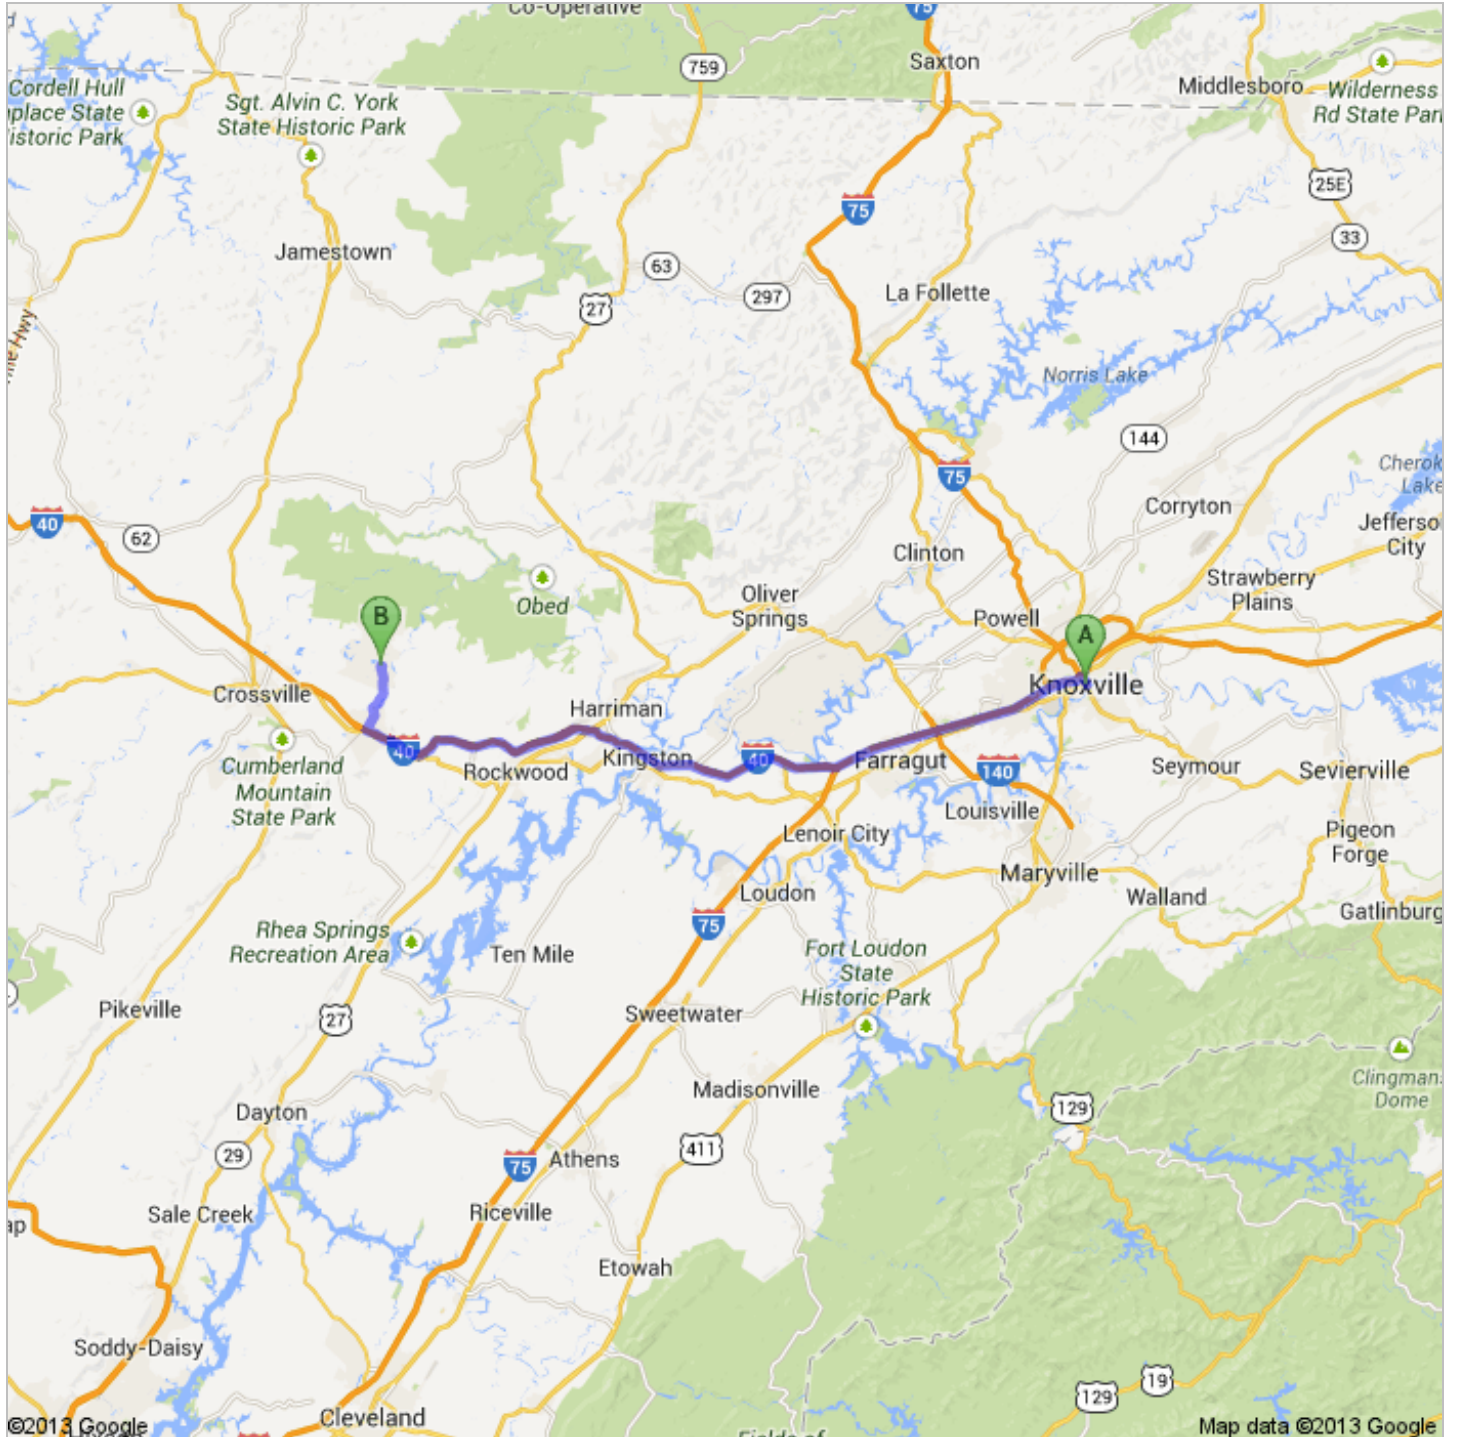

Directions to Aldergate Ln
66.1 mi – about 1 hour 14 mins

 Knoxville, TN

1. Head **northwest** on **Henley St** toward **Cumberland Ave**
About 1 min

go 0.2 mi
total 0.2 mi

2. Take the ramp to **Nashville/Lexington**
About 47 secs

go 0.6 mi
total 0.8 mi

3. Follow signs for **I-40 W/Nashville** and merge onto **I-40 W**
About 19 mins

go 19.7 mi
total 20.5 mi

4. Keep right to stay on **I-40 W**, follow signs for **Nashville**
About 33 mins

go 38.4 mi
total 58.9 mi

©2013 Google Map data ©2013 Google

5. Take exit **329** toward **US-70/Crab Orchard**

go 0.3 mi
total 59.2 mi

©2013 Google Map data ©2013 Google

6. Turn right onto **Market St**

go 0.1 mi
total 59.3 mi

13. Turn left to stay on **Westchester Dr**
About 4 mins

go 1.2 mi
total 65.2 mi

14. Continue onto **Dorchester Ct**

go 315 ft
total 65.3 mi

15. Continue onto **Westchester Dr**
About 1 min

go 0.5 mi
total 65.7 mi