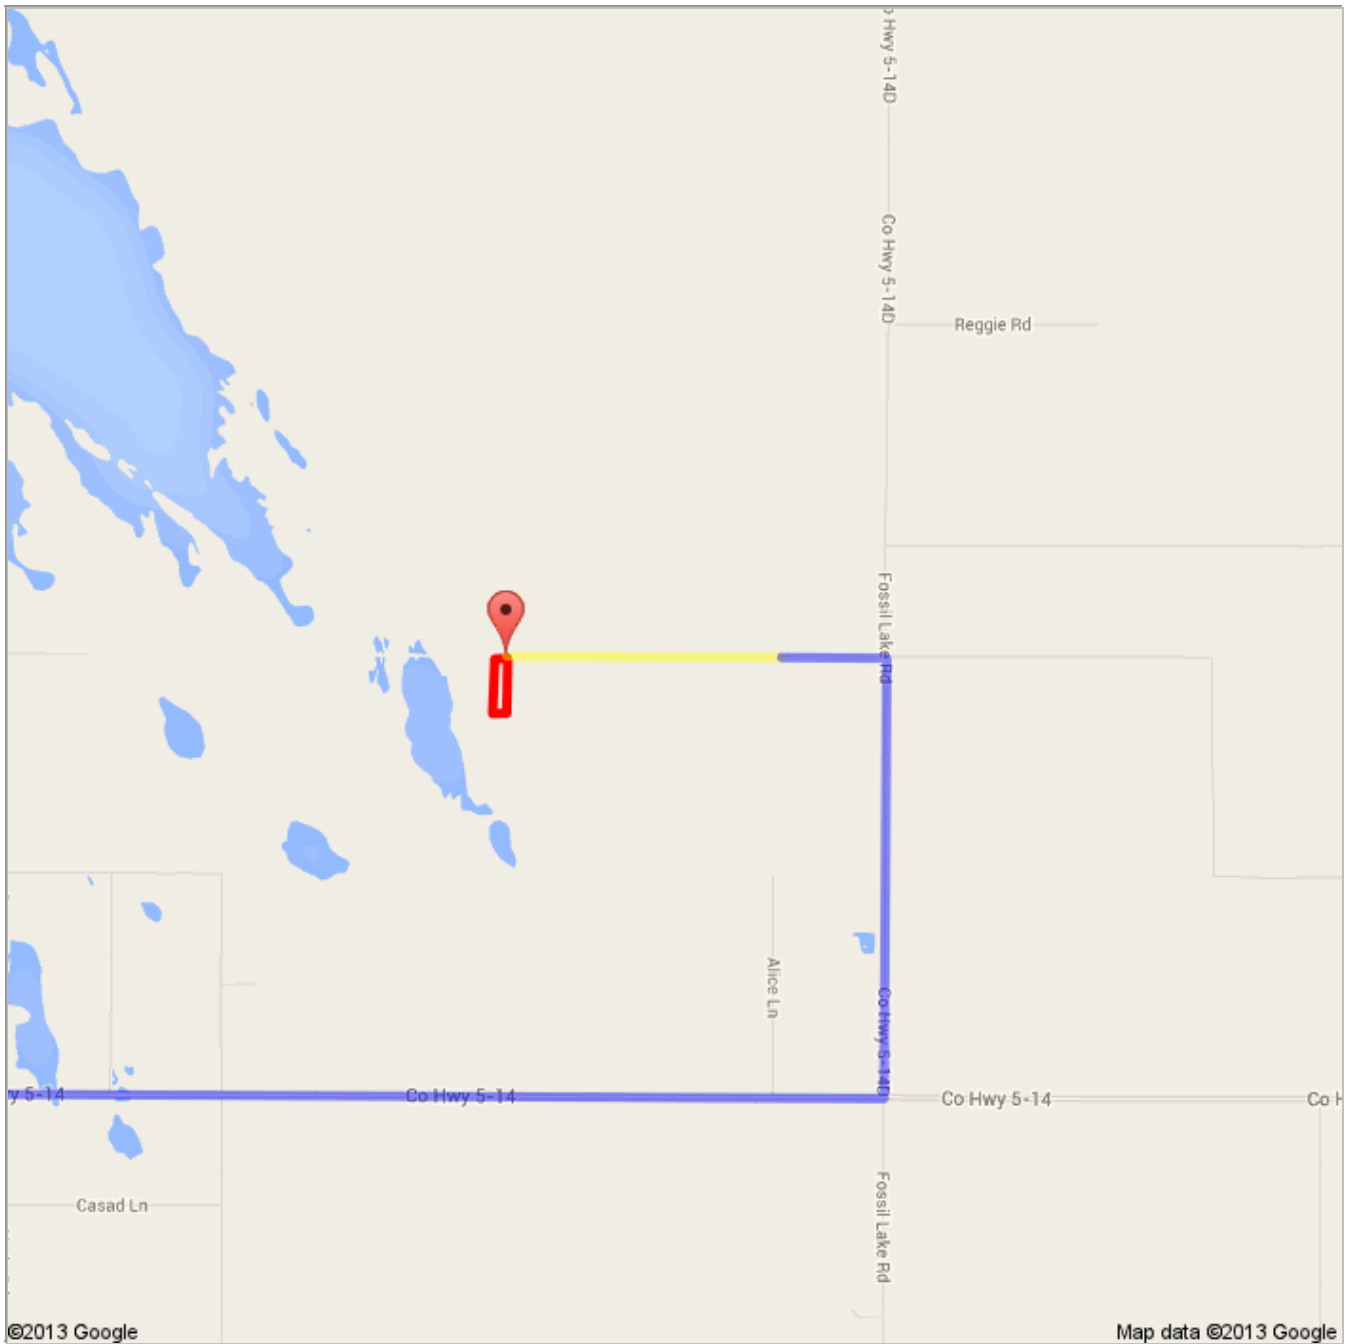

1589.kmz

Public · 0 views
Created on Sep 3 · By Bryson · Updated 22 hours ago

Untitled Polygon

From: Bend, OR

Driving directions to 43.26638, -120.55648

To: 43.26638, -120.55648

Continued Directions