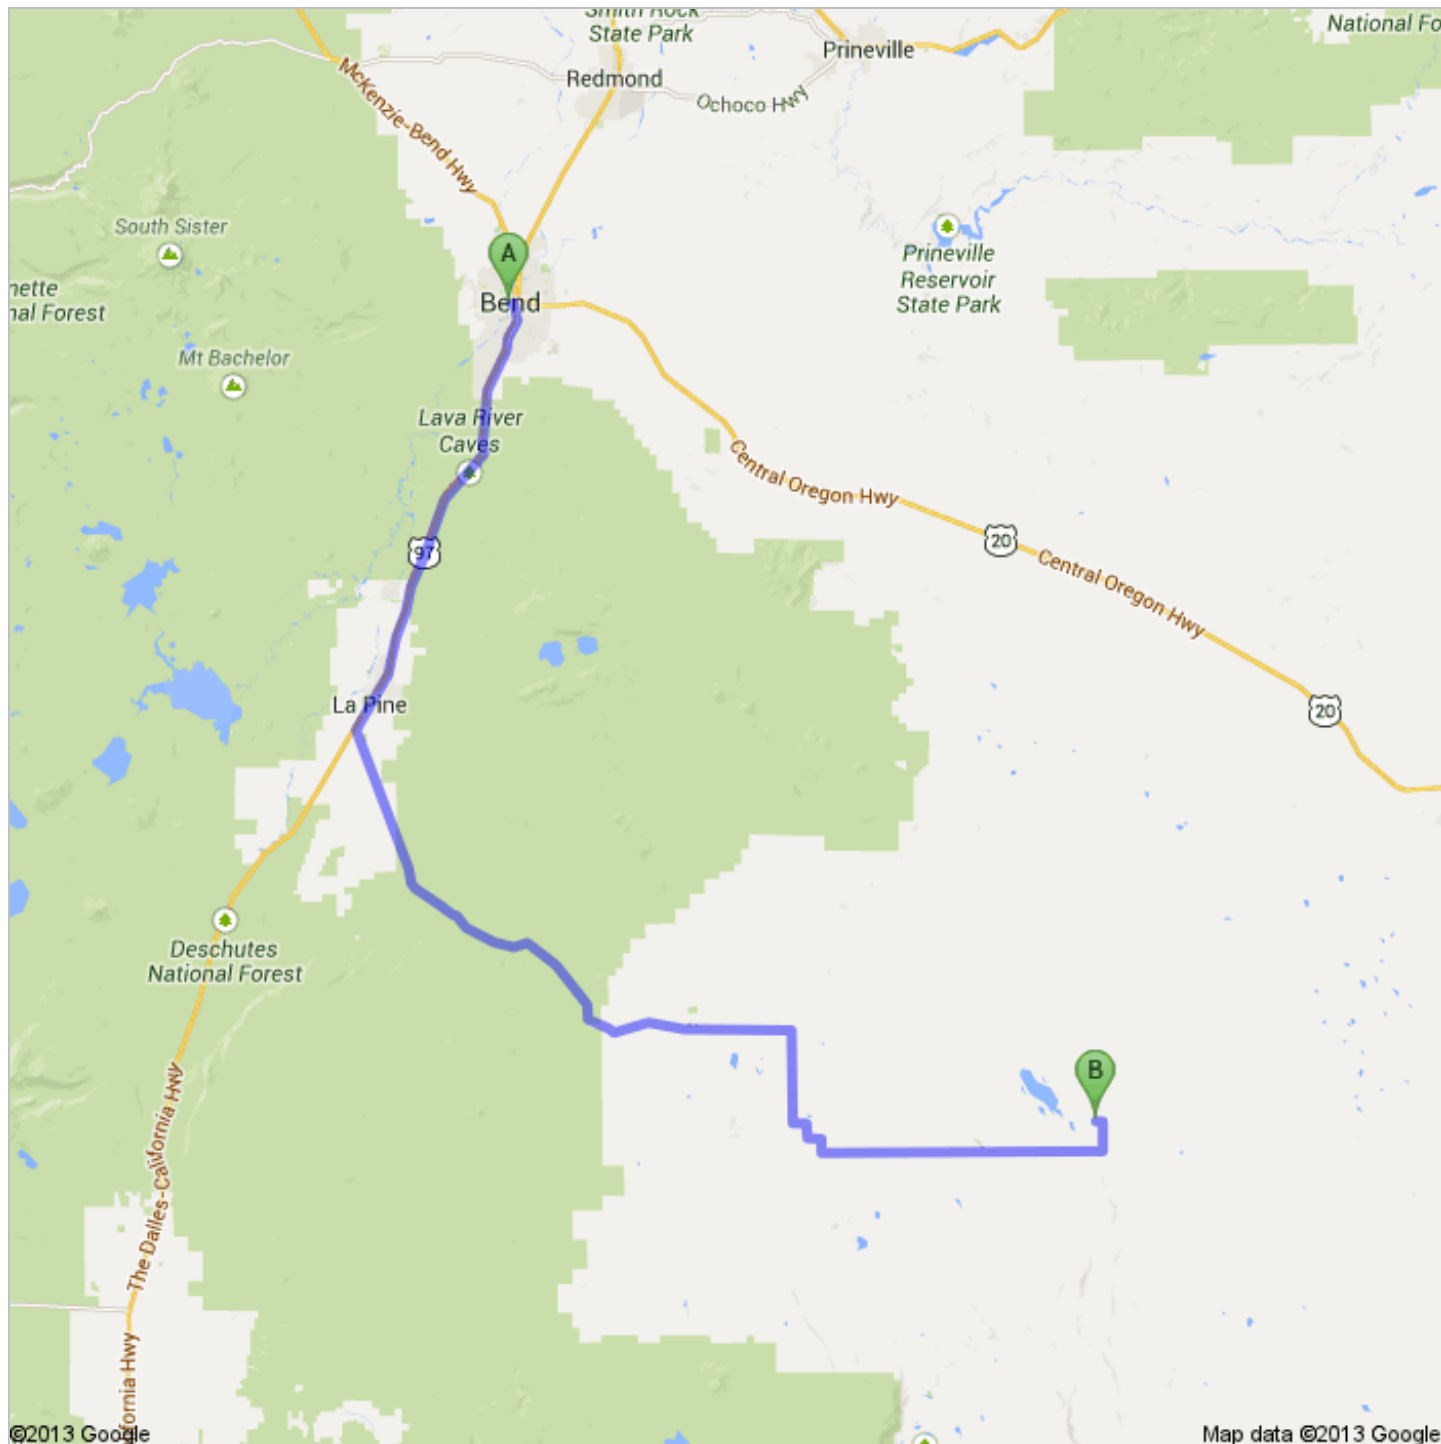

Directions to Unknown road  
105 mi – about 2 hours 8 mins

 Bend, OR

1. Head **southeast** toward **NW Wall St**

go 56 ft  
total 56 ft

2. Continue straight onto **NW Franklin Ave**

go 384 ft  
total 440 ft

 3. Turn left onto **NW Bond St**  
About 45 secs

go 0.1 mi  
total 0.2 mi

 4. Take the 2nd right onto **NW Oregon Ave**

go 0.1 mi  
total 0.3 mi

5. **NW Oregon Ave** turns slightly left and becomes **NW Hawthorne Ave**  
About 45 secs

go 0.2 mi  
total 0.5 mi

6. Turn right onto **US-97 S/Bend Pkwy**  
Continue to follow US-97 S  
About 34 mins

go 31.2 mi  
total 31.7 mi

7. Turn left onto **OR-31 S/Fremont Hwy**  
Continue to follow OR-31 S  
About 29 mins

go 6.4 mi  
total 79.3 mi

14. Continue onto **Fort Rock Rd**  
About 6 mins

go 3.9 mi  
total 83.2 mi

 15. Turn left onto **Christmas Valley Rd/Christmas Valley Wagontire Rd/Co Hwy 5-14**  
Continue to follow Christmas Valley Rd/Co Hwy 5-14  
About 25 mins