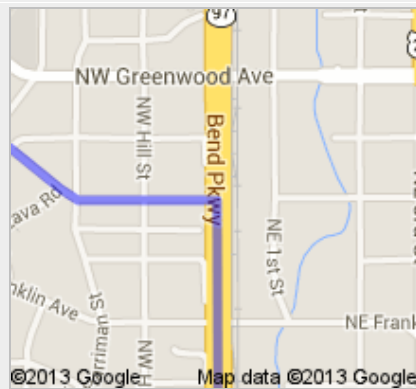

Directions to Unknown road  
105 mi – about 2 hours 8 mins

 Bend, OR

1. Head **southeast** toward **NW Wall St**

go 56 ft  
total 56 ft

2. Continue straight onto **NW Franklin Ave**

go 384 ft  
total 440 ft

 3. Turn left onto **NW Bond St**  
About 45 secs

go 0.1 mi  
total 0.2 mi

 4. Take the 2nd right onto **NW Oregon Ave**

go 0.1 mi  
total 0.3 mi

5. **NW Oregon Ave** turns slightly left and becomes **NW Hawthorne Ave**  
About 45 secs

go 0.2 mi  
total 0.5 mi

6. Turn right onto **US-97 S/Bend Pkwy**  
Continue to follow US-97 S  
About 34 mins

go 31.2 mi  
total 31.7 mi

7. Turn left onto **OR-31 S/Fremont Hwy**  
Continue to follow OR-31 S  
About 29 mins

go 6.4 mi  
total 79.3 mi

14. Continue onto **Fort Rock Rd**  
About 6 mins

go 3.9 mi  
total 83.2 mi

 15. Turn left onto **Christmas Valley Rd/Christmas Valley Wagontire Rd/Co Hwy 5-14**  
Continue to follow Christmas Valley Rd/Co Hwy 5-14  
About 25 mins