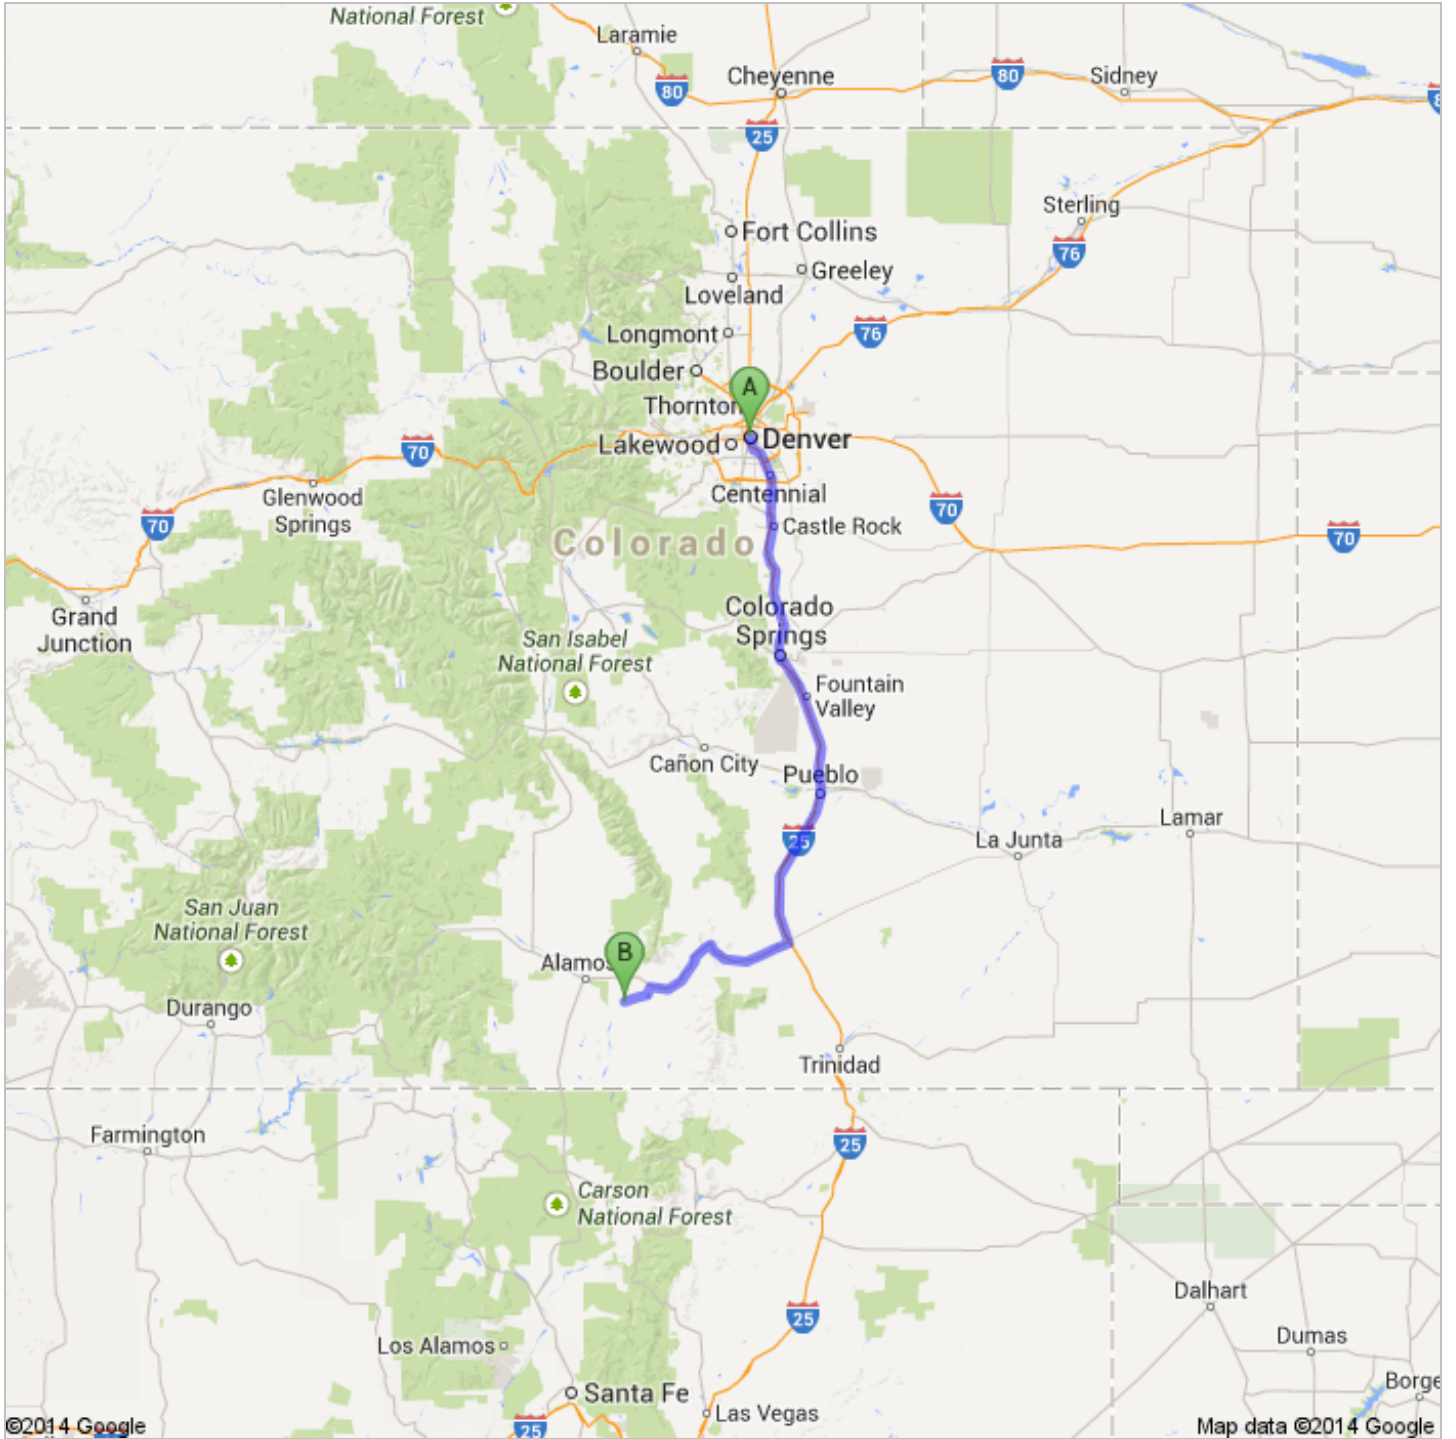

Directions to Longmont  
223 mi – about 3 hours 59 mins

A Denver, CO

1. Head **south** on **Sherman St** toward **E 13th Ave**

go 262 ft  
total 262 ft

2. Turn right onto **E 13th Ave**  
About 48 secs

go 0.1 mi  
total 0.2 mi

3. Turn left at the 2nd cross street onto **Broadway**  
About 6 mins

go 2.5 mi  
total 2.7 mi

4. Turn left onto the **I-25 S** ramp  
About 48 secs

go 0.4 mi  
total 3.1 mi

5. Keep left at the fork, follow signs for **Interstate 25 S** and merge onto **I-25 S**  
About 2 hours 11 mins

go 154 mi  
total 157 mi

6. Take exit **52** for **I-25 S** toward **US-160 W/ Walsenburg/Alamosa**

go 0.3 mi  
total 157 mi

7. Keep right at the fork, follow signs for **US-160/I-25 BUS S** and merge onto **I-25BUS S**  
About 5 mins

go 2.5 mi  
total 160 mi

8. Turn right onto **US-160 W/W 7th St**  
Continue to follow US-160 W  
About 52 mins

go 52.1 mi  
total 212 mi

↶ 9. Turn left onto **Airport Rd**  
About 2 mins

go 0.4 mi  
total 213 mi